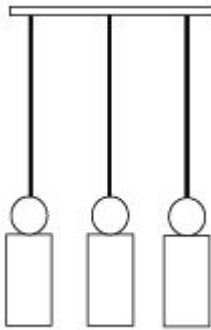

chandelier
cord set

*custom canopy finishes
& colours available,
Additional fees may apply

BLACK CANOPY WHITE CANOPY BLACK CANOPY

SKU: 3RT
Triplet — Rectangle

SKU: 3R or 3SQ

SKU: 5RT
Five — Rectangle (Long)

SKU: 5R or 5SQ
Five — Round or Square

SKU: 1SQ or 1R
Single Pendant

SKU: 7RW or 7SQW
Seven — Round or Square
(Waterfall)

SKU: 7RC or 7SQC
Seven — Round or Square
(Cascade)

SKU: 14R or 14SQ
Fourteen — Round or Square