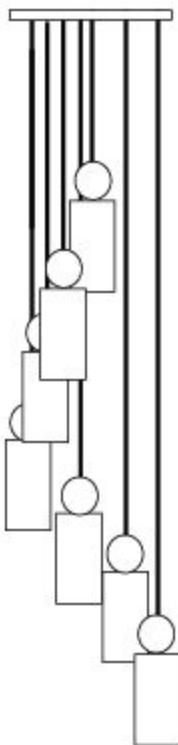

ADORN IN GLASS

CYLINDER-S

Materials: Hand blown glass, shiny with mirrored hand blown glass accessory

Size: 13.5"H x 4.75"D

Cord Length: 8 feet (standard), field adjustable

Socket: E-26 Medium Base (120V)

Bulb Type: 6in Tubular Type T10 (recommended) 60 Watts Max Incandescent or 2 Watts, LED Retrofit

Chandelier Canopy Options

Powder Coated Black or White Finish:

- Rectangle (3) pendant chandelier, 24"L X 5"W
- Rectangle (5) pendant chandelier, 43"L X 5"W
- Square (3) pendant chandelier, 12"L X 12"W
- Square (5) pendant chandelier, 12"L X 12"W
- Square (7) pendant chandelier, 14"L X 14"W
- Square (14) pendant chandelier, 27"L X 27"W
- Round (3) pendant chandelier, 12"D
- Round (5) pendant chandelier, 14"D
- Round (7) pendant chandelier, 16"D
- Round (14) pendant chandelier, 27"D

chandelier
cord set

*custom canopy finishes
& colours available,
Additional fees may apply

BLACK CANOPY WHITE CANOPY BLACK CANOPY

SKU: 3RT
Triplet — Rectangle

SKU: 3R or 3SQ

SKU: 5RT
Five — Rectangle (Long)

SKU: 5R or 5SQ
Five — Round or Square

SKU: 1SQ or 1R
Single Pendant

SKU: 7RW or 7SQW
Seven — Round or Square
(Waterfall)

SKU: 7RC or 7SQC
Seven — Round or Square
(Cascade)

SKU: 14R or 14SQ
Fourteen — Round or Square