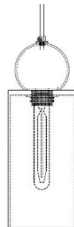

Chandelier Canopy Options

Powder Coated Black or White Finish:

- Rectangle (3) pendant chandelier, 24"L X 5"W
- Rectangle (5) pendant chandelier, 43"L X 5"W
- Square (3) pendant chandelier, 12"L X 12"W
- Square (5) pendant chandelier, 12"L X 12"W
- Square (7) pendant chandelier, 14"L X 14"W
- Square (14) pendant chandelier, 27"L X 27"W
- Round (3) pendant chandelier, 12"D
- Round (5) pendant chandelier, 14"D
- Round (7) pendant chandelier, 16"D
- Round (14) pendant chandelier, 27"D

**custom canopy finishes and configurations available

SKU CODE: ADGLCS

pendant glass colour