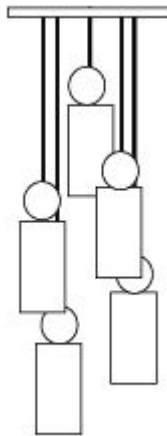

ADORN IN GLASS

CYLINDER-S

Materials: Hand blown glass, shiny with mirrored hand blown glass accessory

Size: 13.5"H x 4.75"D

Cord Length: 8 feet (standard), field adjustable

Socket: E-26 Medium Base (120V)

Bulb Type: 6in Tubular Type T10 (recommended) 60 Watts Max Incandescent or 2 Watts, LED Retrofit

Listing: UL/cUL Dry location

Cord Set: Silver cloth cord with brushed nickel canopy
Black cloth cord with black metal canopy
Gold cloth cord with brushed brass canopy

Pendant Canopy: 5"D Round or 5"x 5" Square

chandelier
cord set

*custom canopy finishes
& colours available,
Additional fees may apply

BLACK CANOPY WHITE CANOPY BLACK CANOPY

SKU: 3RT
Triplet — Rectangle

SKU: 3R or 3SQ

SKU: 5RT
Five — Rectangle (Long)

SKU: 5R or 5SQ
Five — Round or Square

SKU: 1SQ or 1R
Single Pendant

SKU: 7RW or 7SQW
Seven — Round or Square
(Waterfall)

SKU: 7RC or 7SQC
Seven — Round or Square
(Cascade)

SKU: 14R or 14SQ
Fourteen — Round or Square