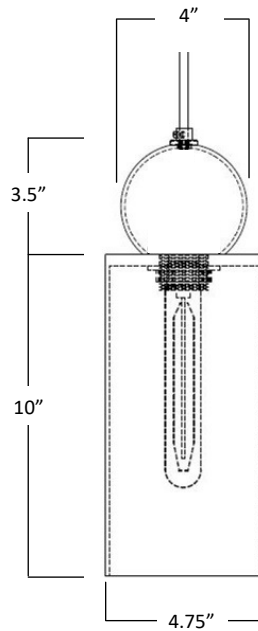

ADORN IN GLASS

CYLINDER-S

Materials: Hand blown glass, shiny with mirrored hand blown glass accessory

Size: 13.5"H x 4.75"D

Cord Length: 8 feet (standard), field adjustable

Socket: E-26 Medium Base (120V)

Bulb Type: 6in Tubular Type T10 (recommended) 60 Watts Max Incandescent or 2 Watts, LED Retrofit

Listing: UL/cUL Dry location

Cord Set: Silver cloth cord with brushed nickel canopy
Black cloth cord with black metal canopy
Gold cloth cord with brushed brass canopy

Pendant Canopy: 5"D Round or 5"x 5" Square

Chandelier Canopy Options

Powder Coated Black or White Finish:

- Rectangle (3) pendant chandelier, 24"L X 5"W
- Rectangle (5) pendant chandelier, 43"L X 5"W
- Square (3) pendant chandelier, 12"L X 12"W
- Square (5) pendant chandelier, 12"L X 12"W
- Square (7) pendant chandelier, 14"L X 14"W
- Square (14) pendant chandelier, 27"L X 27"W
- Round (3) pendant chandelier, 12"D
- Round (5) pendant chandelier, 14"D
- Round (7) pendant chandelier, 16"D
- Round (14) pendant chandelier, 27"D

SKU: 5R or 5SQ
Five — Round or Square

SKU: 1SQ or 1R
Single Pendant

SKU: 7RW or 7SQW
Seven — Round or Square
(Waterfall)

SKU: 7RC or 7SQC
Seven — Round or Square
(Cascade)

SKU: 14R or 14SQ
Fourteen — Round or Square