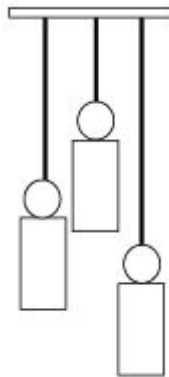

ADORN IN GLASS

CYLINDER-S

Materials: Hand blown glass, shiny with mirrored hand blown glass accessory

Size: 13.5"H x 4.75"D

Cord Length: 8 feet (standard), field adjustable

Socket: E-26 Medium Base (120V)

Bulb Type: 6in Tubular Type T10 (recommended) 60 Watts Max Incandescent or 2 Watts, LED Retrofit

chandelier
cord set

*custom canopy finishes
& colours available,
Additional fees may apply

BLACK CANOPY WHITE CANOPY BLACK CANOPY

SKU: 3RT
Triplet — Rectangle

SKU: 3R or 3SQ

SKU: 5RT
Five — Rectangle (Long)

SKU: 5R or 5SQ
Five — Round or Square

SKU: 1SQ or 1R
Single Pendant

SKU: 7RW or 7SQW
Seven — Round or Square
(Waterfall)

SKU: 7RC or 7SQC
Seven — Round or Square
(Cascade)

SKU: 14R or 14SQ
Fourteen — Round or Square