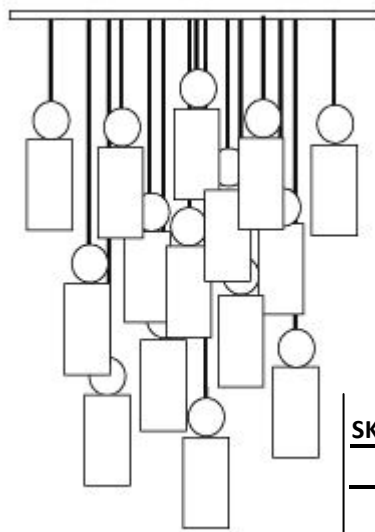

ADORN IN GLASS

CYLINDER-S

Materials: Hand blown glass, shiny with mirrored hand blown glass accessory

Size: 13.5"H x 4.75"D

Cord Length: 8 feet (standard), field adjustable

Socket: E-26 Medium Base (120V)

Bulb Type: 6in Tubular Type T10 (recommended) 60 Watts Max Incandescent or 2 Watts, LED Retrofit

Listing: UL/cUL Dry location

Cord Set: Silver cloth cord with brushed nickel canopy
Black cloth cord with black metal canopy
Gold cloth cord with brushed brass canopy

Pendant Canopy: 5"D Round or 5"x 5" Square

SKU: 5R or 5SQ
Five — Round or Square

SKU: 1SQ or 1R
Single Pendant

SKU: 7RW or 7SQW
Seven — Round or Square
(Waterfall)

SKU: 7RC or 7SQC
Seven — Round or Square
(Cascade)

SKU: 14R or 14SQ
Fourteen — Round or Square

SKU of above pictured:
ADGLCS-SCL-02-06-7SQW

SKU Example

ADGLCS- product name	AUR - glass colour	01 - accessory colour	01 - cord set	R3 - canopy style
----------------------------	--------------------------	-----------------------------	---------------------	-------------------------