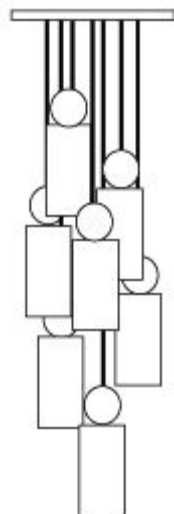

ADORN IN GLASS

CYLINDER-S

ADORN CYLINDER-S — The Adorn Series aims to enhance each pendant with luxurious, beautiful objects, like jewelry for the home. Adorn Cylinder-S is decorated with a cylindrical hand blown glass element and is available in several finishes and colours.

ADORN IN GLASS

CYLINDER-S

Materials: Hand blown glass, shiny with mirrored hand blown glass accessory

Size: 13.5"H x 4.75"D

Cord Length: 8 feet (standard), field adjustable

Socket: E-26 Medium Base (120V)

Bulb Type: 6in Tubular Type T10 (recommended) 60 Watts Max Incandescent or 2 Watts, LED Retrofit

Listing: UL/cUL Dry location

Cord Set: Silver cloth cord with brushed nickel canopy
Black cloth cord with black metal canopy
Gold cloth cord with brushed brass canopy

Pendant Canopy: 5"D Round or 5"x 5" Square

SKU: 5R or 5SQ
Five — Round or Square

SKU: 1SQ or 1R
Single Pendant

SKU: 7RW or 7SQW
Seven — Round or Square
(Waterfall)

SKU: 7RC or 7SQC
Seven — Round or Square
(Cascade)

SKU: 14R or 14SQ
Fourteen — Round or Square