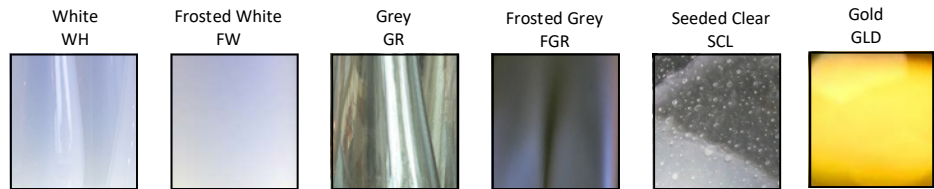

accessory colour