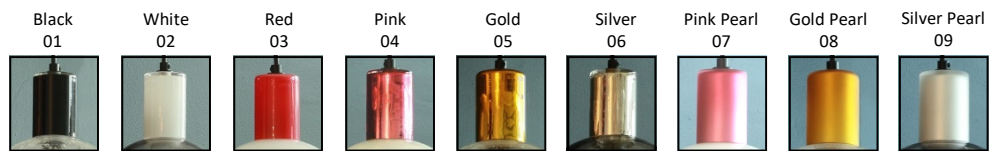

Chandelier Canopy Options

Powder Coated Black or White Finish:

- Rectangle (3) pendant chandelier, 24"L X 5"W
- Rectangle (5) pendant chandelier, 43"L X 5"W
- Square (3) pendant chandelier, 12"L X 12"W
- Square (5) pendant chandelier, 12"L X 12"W
- Square (7) pendant chandelier, 14"L X 14"W
- Square (14) pendant chandelier, 27"L X 27"W
- Round (3) pendant chandelier, 12"D
- Round (5) pendant chandelier, 14"D
- Round (7) pendant chandelier, 16"D
- Round (14) pendant chandelier, 27"D

****custom canopy finishes and configurations available**

SKU CODE: ADGL06C

pendant glass colour

accessory colour

***glass is hand blown, size and shape vary slightly, custom colours and finishes available**