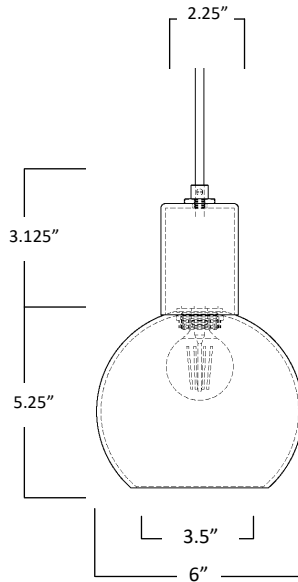

Materials: Hand Blown Glass, shiny with mirrored hand blown glass accessory

Size: 8.375"H x 6"D

Cord Length: 8 feet (standard), field adjustable

Socket: E-12 Candelabra Base (120V)

Bulb Type: 2in Globe, Type G
(recommended) 40 Watts Max Incandescent
or 2-4 Watts, LED Retrofit

Listing: UL/cUL Dry location

Cord Set: Silver cloth cord with brushed nickel canopy
Black cloth cord with black metal canopy
Gold cloth cord with brushed brass canopy

Pendant Canopy:
5"D Round or 5"x5" Square

Chandelier Canopy Options

Powder Coated Black or White Finish:

- Rectangle (3) pendant chandelier, 24"L X 5"W
- Rectangle (5) pendant chandelier, 43"L X 5"W
- Square (3) pendant chandelier, 12"L X 12"W
- Square (5) pendant chandelier, 12"L X 12"W
- Square (7) pendant chandelier, 14"L X 14"W
- Square (14) pendant chandelier, 27"L X 27"W
- Round (3) pendant chandelier, 12"D
- Round (5) pendant chandelier, 14"D
- Round (7) pendant chandelier, 16"D
- Round (14) pendant chandelier, 27"D

SKU of above pictured:
ADGL06C-WH-06-05-R14

SKU Example

| | | | | |
|--------------|--------------|------------------|----------|--------------|
| ADGL06C - | AUR - | 01 - | 01 - | R3 - |
| product name | glass colour | accessory colour | cord set | canopy style |