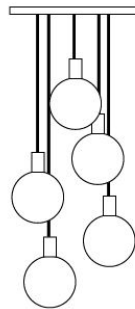

Materials: Hand Blown Glass, shiny with mirrored hand blown glass accessory

Size: 8.375"H x 6"D

Cord Length: 8 feet (standard), field adjustable

Socket: E-12 Candelabra Base (120V)

Bulb Type: 2in Globe, Type G
(recommended) 40 Watts Max Incandescent
or 2-4 Watts, LED Retrofit

chandelier canopy style

chandelier cord set

*custom canopy finishes & colours available, Additional fees may apply

SKU: 1SQ or 1R
Single Pendant

SKU: 3RT
Triplet — Rectangle

SKU: 3R or 3SQ
Triplet — Round or Square

SKU: 7RW or 7SQW
Seven — Round or Square (Waterfall)

SKU: 5RT
Five — Rectangle (Long)

SKU: 5R or 5SQ
Five — Round or Square

SKU: 7RC or 7SQC
Seven — Round or Square (Cascade)

SKU: 14R or 14SQ
Fourteen — Round or Square

SKU of above pictured:
ADGL06C-WH-06-05-R14

SKU Example

| | | | | |
|--------------|--------------|------------------|----------|--------------|
| ADGL06C - | AUR - | 01 - | 01 - | R3 - |
| product name | glass colour | accessory colour | cord set | canopy style |