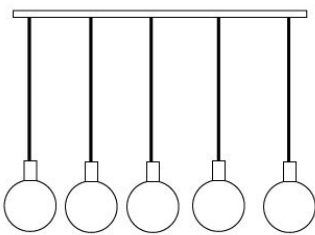

Materials: Hand Blown Glass, shiny with mirrored hand blown glass accessory

Size: 8.375"H x 6"D

Cord Length: 8 feet (standard), field adjustable

Socket: E-12 Candelabra Base (120V)

Bulb Type: 2in Globe, Type G
(recommended) 40 Watts Max Incandescent
or 2-4 Watts, LED Retrofit

chandelier canopy style

chandelier cord set

*custom canopy finishes & colours available, Additional fees may apply

SKU: 1SQ or 1R
Single Pendant

SKU: 3RT
Triplet — Rectangle

SKU: 3R or 3SQ
Triplet — Round or Square

SKU: 7RW or 7SQW
Seven — Round or Square (Waterfall)

SKU: 5RT
Five — Rectangle (Long)

SKU: 5R or 5SQ
Five — Round or Square

SKU: 7RC or 7SQC
Seven — Round or Square (Cascade)

SKU: 14R or 14SQ
Fourteen — Round or Square

SKU of above pictured:
ADGL06C-WH-06-05-R14

SKU Example

| | | | | |
|--------------|--------------|------------------|----------|--------------|
| ADGL06C - | AUR - | 01 - | 01 - | R3 - |
| product name | glass colour | accessory colour | cord set | canopy style |