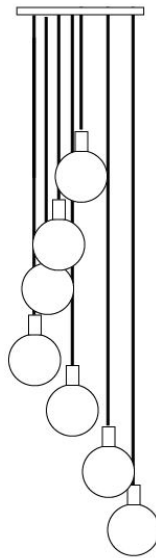

ADORN GLOBE 06-C — The Adorn Series is designed to personalize each fixture with a luxurious and beautiful item in glass or metal. Full of variety, colour, and magnificent hand-crafted glasswork, each pendant becomes a unique piece.

Materials: Hand Blown Glass, shiny with mirrored hand blown glass accessory

Size: 8.375"H x 6"D

Cord Length: 8 feet (standard), field adjustable

Socket: E-12 Candelabra Base (120V)

Bulb Type: 2in Globe, Type G
(recommended) 40 Watts Max Incandescent
or 2-4 Watts, LED Retrofit

Chandelier Canopy Options

Powder Coated Black or White Finish:

- Rectangle (3) pendant chandelier, 24"L X 5"W
- Rectangle (5) pendant chandelier, 43"L X 5"W
- Square (3) pendant chandelier, 12"L X 12"W
- Square (5) pendant chandelier, 12"L X 12"W
- Square (7) pendant chandelier, 14"L X 14"W
- Square (14) pendant chandelier, 27"L X 27"W
- Round (3) pendant chandelier, 12"D
- Round (5) pendant chandelier, 14"D
- Round (7) pendant chandelier, 16"D
- Round (14) pendant chandelier, 27"D

SKU: 7RW or 7SQW
Seven — Round or Square (Waterfall)

SKU: 5RT
Five — Rectangle (Long)

SKU: 5R or 5SQ
Five — Round or Square

SKU: 7RC or 7SQC
Seven — Round or Square (Cascade)

SKU: 14R or 14SQ
Fourteen — Round or Square