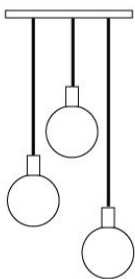

Materials: Hand Blown Glass, shiny with mirrored hand blown glass accessory

Size: 8.375"H x 6"D

Cord Length: 8 feet (standard), field adjustable

Socket: E-12 Candelabra Base (120V)

Bulb Type: 2in Globe, Type G
(recommended) 40 Watts Max Incandescent
or 2-4 Watts, LED Retrofit

chandelier canopy style

chandelier cord set

*custom canopy finishes & colours available, Additional fees may apply

SKU: 1SQ or 1R
Single Pendant

SKU: 3RT
Triplet — Rectangle

SKU: 3R or 3SQ
Triplet — Round or Square

SKU: 7RW or 7SQW
Seven — Round or Square (Waterfall)

SKU: 5RT
Five — Rectangle (Long)

SKU: 5R or 5SQ
Five — Round or Square

SKU: 7RC or 7SQC
Seven — Round or Square (Cascade)

SKU: 14R or 14SQ
Fourteen — Round or Square

SKU of above pictured:
ADGL06C-WH-06-05-R14

SKU Example

| | | | | |
|--------------|--------------|------------------|----------|--------------|
| ADGL06C - | AUR - | 01 - | 01 - | R3 - |
| product name | glass colour | accessory colour | cord set | canopy style |