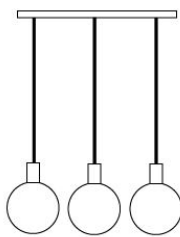

Materials: Hand Blown Glass, shiny with mirrored hand blown glass accessory

Size: 8.375"H x 6"D

Cord Length: 8 feet (standard), field adjustable

Socket: E-12 Candelabra Base (120V)

Bulb Type: 2in Globe, Type G
(recommended) 40 Watts Max Incandescent
or 2-4 Watts, LED Retrofit

chandelier canopy style

chandelier cord set

*custom canopy finishes & colours available, Additional fees may apply

SKU: 1SQ or 1R
Single Pendant

SKU: 3RT
Triplet — Rectangle

SKU: 3R or 3SQ
Triplet — Round or Square

SKU: 7RW or 7SQW
Seven — Round or Square (Waterfall)

SKU: 5RT
Five — Rectangle (Long)

SKU: 5R or 5SQ
Five — Round or Square

SKU: 7RC or 7SQC
Seven — Round or Square (Cascade)

SKU: 14R or 14SQ
Fourteen — Round or Square

SKU of above pictured:
ADGL06C-WH-06-05-R14

SKU Example

| | | | | |
|--------------|--------------|------------------|----------|--------------|
| ADGL06C - | AUR - | 01 - | 01 - | R3 - |
| product name | glass colour | accessory colour | cord set | canopy style |