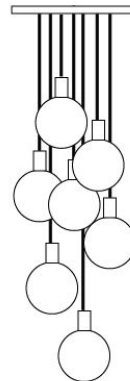

ADORN GLOBE 06-C — The Adorn Series is designed to personalize each fixture with a luxurious and beautiful item in glass or metal. Full of variety, colour, and magnificent hand-crafted glasswork, each pendant becomes a unique piece.

Materials: Hand Blown Glass, shiny with mirrored hand blown glass accessory

Size: 8.375"H x 6"D

Cord Length: 8 feet (standard), field adjustable

Socket: E-12 Candelabra Base (120V)

Bulb Type: 2in Globe, Type G
(recommended) 40 Watts Max Incandescent
or 2-4 Watts, LED Retrofit

SKU: 7RW or 7SQW
Seven — Round or Square (Waterfall)

SKU: 5RT
Five — Rectangle (Long)

SKU: 5R or 5SQ
Five — Round or Square

SKU: 7RC or 7SQC
Seven — Round or Square (Cascade)

SKU: 14R or 14SQ
Fourteen — Round or Square

SKU of above pictured:
ADGL06C-WH-06-05-R14

SKU Example

| | | | | |
|--------------|--------------|------------------|----------|--------------|
| ADGL06C - | AUR - | 01 - | 01 - | R3 - |
| product name | glass colour | accessory colour | cord set | canopy style |