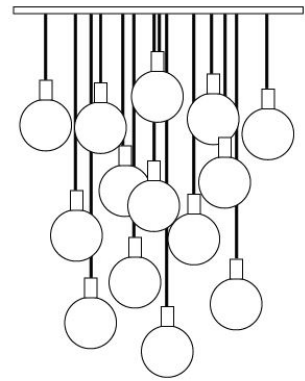

ADORN GLOBE 06-C — The Adorn Series is designed to personalize each fixture with a luxurious and beautiful item in glass or metal. Full of variety, colour, and magnificent hand-crafted glasswork, each pendant becomes a unique piece.

Materials: Hand Blown Glass, shiny with mirrored hand blown glass accessory

Size: 8.375"H x 6"D

Cord Length: 8 feet (standard), field adjustable

Socket: E-12 Candelabra Base (120V)

Bulb Type: 2in Globe, Type G
(recommended) 40 Watts Max Incandescent
or 2-4 Watts, LED Retrofit

SKU: 7RW or 7SQW
Seven — Round or Square (Waterfall)

SKU: 5RT
Five — Rectangle (Long)

SKU: 5R or 5SQ
Five — Round or Square

SKU: 7RC or 7SQC
Seven — Round or Square (Cascade)

SKU: 14R or 14SQ
Fourteen — Round or Square

SKU of above pictured:
ADGL06C-WH-06-05-R14

SKU Example

| | | | | |
|--------------|--------------|------------------|----------|--------------|
| ADGL06C - | AUR - | 01 - | 01 - | R3 - |
| product name | glass colour | accessory colour | cord set | canopy style |