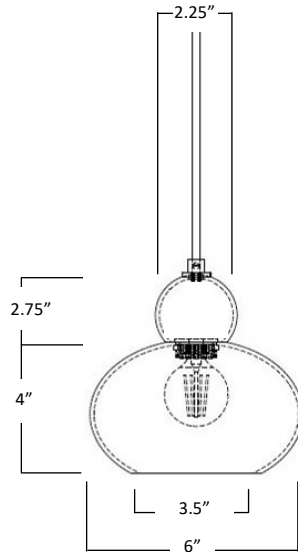

Materials: Hand blown glass, shiny with mirrored hand blown glass accessory

Size: 6.75"H x 6"D

Cord Length: 8 feet (standard), field adjustable

Socket: E-12 Candelabra Base (120V)

Bulb Type: 2in Globe, Type G
(recommended) 40 Watts Max Incandescent
or 2-4 Watts, LED Retrofit

Listing: UL/cUL Dry location

Cord Set: Silver cloth cord with brushed nickel canopy
Black cloth cord with black metal canopy
Gold cloth cord with brushed brass canopy

Pendant Canopy:
5"D Round or 5"x 5" Square

Chandelier Canopy Options

Powder Coated Black or White Finish:

- Rectangle (3) pendant chandelier, 24"L X 5"W
- Rectangle (5) pendant chandelier, 43"L X 5"W
- Square (3) pendant chandelier, 12"L X 12"W
- Square (5) pendant chandelier, 12"L X 12"W
- Square (7) pendant chandelier, 14"L X 14"W
- Square (14) pendant chandelier, 27"L X 27"W
- Round (3) pendant chandelier, 12"D
- Round (5) pendant chandelier, 14"D
- Round (7) pendant chandelier, 16"D
- Round (14) pendant chandelier, 27"D

chandelier canopy style

SKU: 1SQ or 1R
Single Pendant

SKU: 3RT
Triplet — Rectangle

SKU: 3R or 3SQ
Triplet — Round or Square

SKU: 7RW or 7SQW
Seven — Round or Square
(Waterfall)

SKU: 5RT
Five — Rectangle (Long)