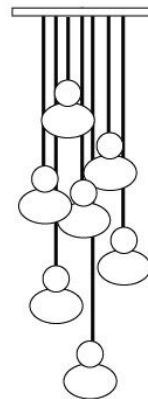

Materials: Hand blown glass, shiny with mirrored hand blown glass accessory

Size: 6.75"H x 6"D

Cord Length: 8 feet (standard), field adjustable

Socket: E-12 Candelabra Base (120V)

Bulb Type: 2in Globe, Type G
(recommended) 40 Watts Max Incandescent
or 2-4 Watts, LED Retrofit

Listing: UL/cUL Dry location

Cord Set: Silver cloth cord with brushed nickel canopy
Black cloth cord with black metal canopy
Gold cloth cord with brushed brass canopy

Pendant Canopy:
5"D Round or 5"x 5" Square

chandelier canopy style

SKU: 1SQ or 1R
Single Pendant

SKU: 3RT
Triplet — Rectangle

SKU: 3R or 3SQ
Triplet — Round or Square

SKU: 7RW or 7SQW
Seven — Round or Square
(Waterfall)

SKU: 5RT
Five — Rectangle (Long)

SKU: 5R or 5SQ
Five — Round or Square

chandelier cord set

Black - 04 Silver - 05 Gold - 06

*custom canopy finishes & colours available, Additional fees may apply

BLACK CANOPY WHITE CANOPY BLACK CANOPY

SKU: 7RC or 7SC
Seven — Round or Square
(Cascade)