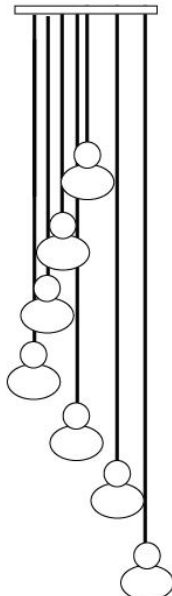

Materials: Hand blown glass, shiny with mirrored hand blown glass accessory

Size: 6.75"H x 6"D

Cord Length: 8 feet (standard), field adjustable

Socket: E-12 Candelabra Base (120V)

Bulb Type: 2in Globe, Type G
(recommended) 40 Watts Max Incandescent
or 2-4 Watts, LED Retrofit

Chandelier Canopy Options

Powder Coated Black or White Finish:

- Rectangle (3) pendant chandelier, 24"L X 5"W
- Rectangle (5) pendant chandelier, 43"L X 5"W
- Square (3) pendant chandelier, 12"L X 12"W
- Square (5) pendant chandelier, 12"L X 12"W
- Square (7) pendant chandelier, 14"L X 14"W
- Square (14) pendant chandelier, 27"L X 27"W
- Round (3) pendant chandelier, 12"D
- Round (5) pendant chandelier, 14"D
- Round (7) pendant chandelier, 16"D
- Round (14) pendant chandelier, 27"D

chandelier canopy style

SKU: 1SQ or 1R
Single Pendant

SKU: 3RT
Triplet — Rectangle

SKU: 3R or 3SQ
Triplet — Round or Square

SKU: 7RW or 7SQW
Seven — Round or Square
(Waterfall)

SKU: 5RT
Five — Rectangle (Long)

SKU: 5R or 5SQ
Five — Round or Square

chandelier cord set

Black - 04 Silver - 05 Gold - 06

*custom canopy finishes & colours available, Additional fees may apply

BLACK CANOPY WHITE CANOPY BLACK CANOPY

SKU: 7RC or 7SC
Seven — Round or Square
(Cascade)