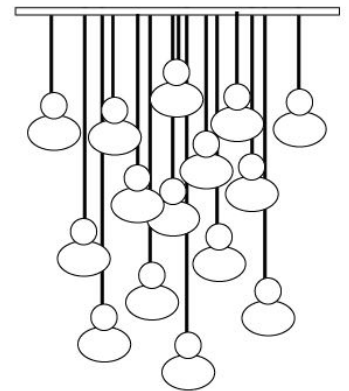

SKU: 14R or 14SQ
Fourteen — Round or Square