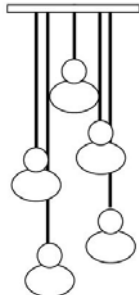

chandelier canopy style

SKU: 1SQ or 1R
Single Pendant

SKU: 3RT
Triplet — Rectangle

SKU: 3R or 3SQ
Triplet — Round or Square

SKU: 7RW or 7SQW
Seven — Round or Square
(Waterfall)

SKU: 5RT
Five — Rectangle (Long)

SKU: 5R or 5SQ
Five — Round or Square

chandelier cord set

Black - 04 Silver - 05 Gold - 06

*custom canopy finishes & colours available, Additional fees may apply

BLACK CANOPY WHITE CANOPY BLACK CANOPY

SKU: 7RC or 7SC
Seven — Round or Square
(Cascade)