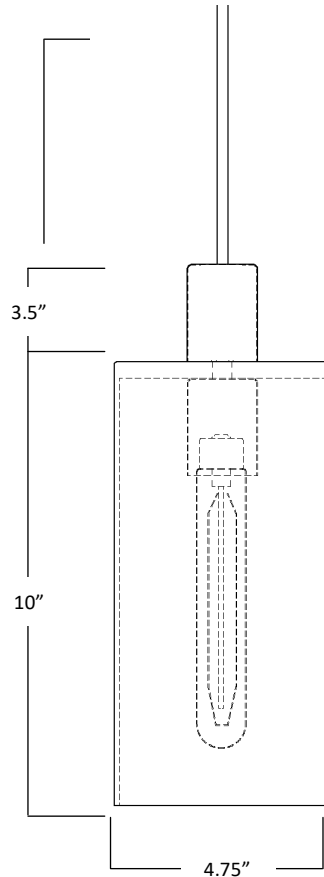

Materials: Hand blown glass shiny with metal accessory

Size: 13.5"H x 4.75"D

Cord Length: 8 feet (standard), field adjustable

Socket: E-26 Medium Base (120V)

Bulb Type: 6in Tubular Type T10 (recommended) 60 Watts Max Incandescent or 2 Watts, LED Retrofit

Chandelier Canopy Options

Powder Coated Black or White Finish:

- Rectangle (3) pendant chandelier, 24"L X 5"W
- Rectangle (5) pendant chandelier, 43"L X 5"W
- Square (3) pendant chandelier, 12"L X 12"W
- Square (5) pendant chandelier, 12"L X 12"W
- Square (7) pendant chandelier, 14"L X 14"W
- Square (14) pendant chandelier, 27"L X 27"W
- Round (3) pendant chandelier, 12"D
- Round (5) pendant chandelier, 14"D
- Round (7) pendant chandelier, 16"D
- Round (14) pendant chandelier, 27"D

SKU: 1SQ or 1R
Single Pendant

SKU: 3RT
Triplet — Rectangle

SKU: 5RT
Five — Rectangle (Long)

SKU: 5R or 5SQ
Five — Round or Square

SKU: 3R or 3SQ
Triplet — Round or Square

SKU: 7RC or 7SQC
Seven — Round or Square (Cascade)

SKU: 14R or 14SQ
Fourteen — Round or Square

SKU of above pictured:
ADMC-WH-PB-06-5R

SKU Example

ADMC -	AUR -	BN-	01 -	R3 -
product	glass	accessory	cord	canopy
name	colour	Finish	set	style