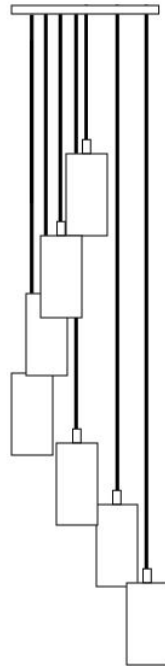

chandelier cord set

*custom canopy finishes & colours available, Additional fees may apply

BLACK CANOPY   WHITE CANOPY   BLACK CANOPY

SKU: 7RW or 7SQW
Seven — Round or Square (Waterfall)

SKU: 1SQ or 1R
Single Pendant

SKU: 3RT
Triplet — Rectangle