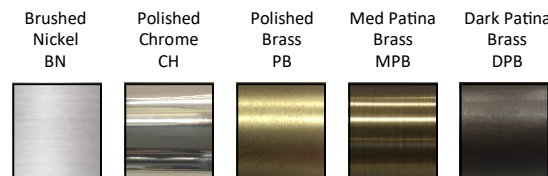

Listing: UL/cUL Dry location

Cord Set: Silver cloth cord with brushed nickel canopy
Black cloth cord with black metal canopy
Gold cloth cord with brushed brass canopy

Pendant Canopy: 5"D Round or 5"x5" Square

Chandelier Canopy Options

Powder Coated Black or White Finish:

- Rectangle (3) pendant chandelier, 24"L X 5"W
- Rectangle (5) pendant chandelier, 43"L X 5"W
- Square (3) pendant chandelier, 12"L X 12"W
- Square (5) pendant chandelier, 12"L X 12"W
- Square (7) pendant chandelier, 14"L X 14"W
- Square (14) pendant chandelier, 27"L X 27"W
- Round (3) pendant chandelier, 12"D
- Round (5) pendant chandelier, 14"D
- Round (7) pendant chandelier, 16"D
- Round (14) pendant chandelier, 27"D

****custom canopy finishes and configurations available**

SKU CODE: ADMC

pendant glass colour

accessory finish

****custom colours available upon request**

pendant cloth cord set

SKU Example

ADMC -	AUR -	BN-	01 -	R3 -
product	glass	accessory	cord	canopy
name	colour	Finish	set	style