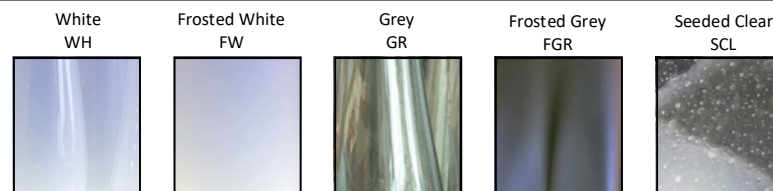

Listing: UL/cUL Dry location

Cord Set: Silver cloth cord with brushed nickel canopy
Black cloth cord with black metal canopy
Gold cloth cord with brushed brass canopy

Pendant Canopy: 5"D Round or 5"x5" Square

Chandelier Canopy Options

Powder Coated Black or White Finish:

- Rectangle (3) pendant chandelier, 24"L X 5"W
- Rectangle (5) pendant chandelier, 43"L X 5"W
- Square (3) pendant chandelier, 12"L X 12"W
- Square (5) pendant chandelier, 12"L X 12"W
- Square (7) pendant chandelier, 14"L X 14"W
- Square (14) pendant chandelier, 27"L X 27"W
- Round (3) pendant chandelier, 12"D
- Round (5) pendant chandelier, 14"D
- Round (7) pendant chandelier, 16"D
- Round (14) pendant chandelier, 27"D

****custom canopy finishes and configurations available**

SKU CODE: ADMC

pendant glass colour

accessory finish

****custom colours available upon request**

pendant cloth cord set

SKU Example

ADMC -	AUR -	BN-	01 -	R3 -
product	glass	accessory	cord	canopy
name	colour	Finish	set	style