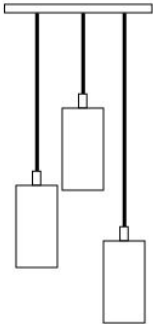

Materials: Hand blown glass shiny with metal accessory

Size: 13.5"H x 4.75"D

Cord Length: 8 feet (standard), field adjustable

Socket: E-26 Medium Base (120V)

Bulb Type: 6in Tubular Type T10 (recommended) 60 Watts Max Incandescent or 2 Watts, LED Retrofit

chandelier canopy style

chandelier cord set

*custom canopy finishes & colours available, Additional fees may apply

BLACK CANOPY WHITE CANOPY BLACK CANOPY

SKU: 7RW or 7SQW
Seven — Round or Square (Waterfall)

SKU: 1SQ or 1R
Single Pendant

SKU: 3RT
Triplet — Rectangle

SKU: 5RT
Five — Rectangle (Long)

SKU: 5R or 5SQ
Five — Round or Square

SKU: 3R or 3SQ
Triplet — Round or Square

SKU: 7RC or 7SQC
Seven — Round or Square (Cascade)

SKU: 14R or 14SQ
Fourteen — Round or Square

SKU of above pictured:
ADMC-WH-PB-06-5R

SKU Example

ADMC -	AUR -	BN-	01 -	R3 -
product	glass	accessory	cord	canopy
name	colour	Finish	set	style