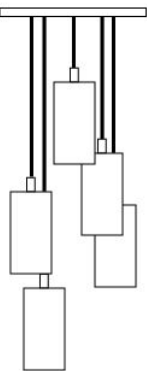

Materials: Hand blown glass shiny with metal accessory

Size: 13.5"H x 4.75"D

Cord Length: 8 feet (standard), field adjustable

Socket: E-26 Medium Base (120V)

Bulb Type: 6in Tubular Type T10 (recommended) 60 Watts Max Incandescent or 2 Watts, LED Retrofit

chandelier canopy style

chandelier cord set

*custom canopy finishes & colours available, Additional fees may apply

BLACK CANOPY WHITE CANOPY BLACK CANOPY

SKU: 7RW or 7SQW
Seven — Round or Square (Waterfall)

SKU: 1SQ or 1R
Single Pendant

SKU: 3RT
Triplet — Rectangle

SKU: 5RT
Five — Rectangle (Long)

SKU: 5R or 5SQ
Five — Round or Square

SKU: 3R or 3SQ
Triplet — Round or Square

SKU: 7RC or 7SQC
Seven — Round or Square (Cascade)

SKU: 14R or 14SQ
Fourteen — Round or Square

SKU of above pictured:
ADMC-WH-PB-06-5R

SKU Example

ADMC -	AUR -	BN-	01 -	R3 -
product	glass	accessory	cord	canopy
name	colour	Finish	set	style