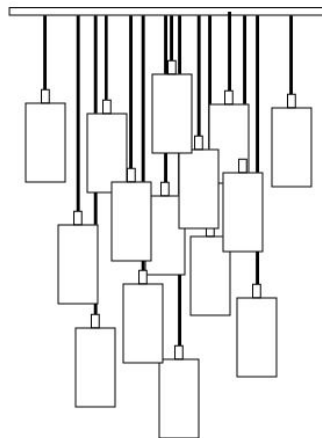

Materials: Hand blown glass shiny with metal accessory

Size: 13.5"H x 4.75"D

Cord Length: 8 feet (standard), field adjustable

Socket: E-26 Medium Base (120V)

Bulb Type: 6in Tubular Type T10 (recommended) 60 Watts Max Incandescent or 2 Watts, LED Retrofit

chandelier canopy style

chandelier cord set

*custom canopy finishes & colours available, Additional fees may apply

BLACK CANOPY WHITE CANOPY BLACK CANOPY

SKU: 7RW or 7SQW
Seven — Round or Square (Waterfall)

SKU: 1SQ or 1R
Single Pendant

SKU: 3RT
Triplet — Rectangle

SKU: 5RT
Five — Rectangle (Long)

SKU: 5R or 5SQ
Five — Round or Square

SKU: 3R or 3SQ
Triplet — Round or Square

SKU: 7RC or 7SQC
Seven — Round or Square (Cascade)

SKU: 14R or 14SQ
Fourteen — Round or Square

SKU of above pictured:
ADMC-WH-PB-06-5R

SKU Example

ADMC -	AUR -	BN-	01 -	R3 -
product	glass	accessory	cord	canopy
name	colour	Finish	set	style