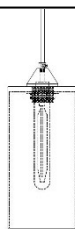

pendant glass colour