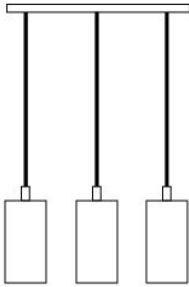

Materials: Hand blown glass shiny with metal accessory

Size: 13.5"H x 4.75"D

Cord Length: 8 feet (standard), field adjustable

Socket: E-26 Medium Base (120V)

Bulb Type: 6in Tubular Type T10 (recommended) 60 Watts Max Incandescent or 2 Watts, LED Retrofit

chandelier canopy style

chandelier cord set

*custom canopy finishes & colours available, Additional fees may apply

BLACK CANOPY WHITE CANOPY BLACK CANOPY

SKU: 7RW or 7SQW
Seven — Round or Square (Waterfall)

SKU: 1SQ or 1R
Single Pendant

SKU: 3RT
Triplet — Rectangle

SKU: 5RT
Five — Rectangle (Long)

SKU: 5R or 5SQ
Five — Round or Square

SKU: 3R or 3SQ
Triplet — Round or Square

SKU: 7RC or 7SQC
Seven — Round or Square (Cascade)