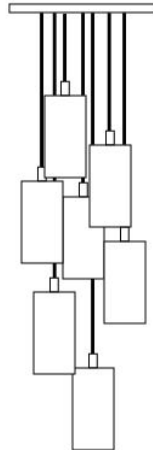

Materials: Hand blown glass shiny with metal accessory

Size: 13.5"H x 4.75"D

Cord Length: 8 feet (standard), field adjustable

Socket: E-26 Medium Base (120V)

Bulb Type: 6in Tubular Type T10 (recommended) 60 Watts Max Incandescent or 2 Watts, LED Retrofit

Chandelier Canopy Options

Powder Coated Black or White Finish:

- Rectangle (3) pendant chandelier, 24"L X 5"W
- Rectangle (5) pendant chandelier, 43"L X 5"W
- Square (3) pendant chandelier, 12"L X 12"W
- Square (5) pendant chandelier, 12"L X 12"W
- Square (7) pendant chandelier, 14"L X 14"W
- Square (14) pendant chandelier, 27"L X 27"W
- Round (3) pendant chandelier, 12"D
- Round (5) pendant chandelier, 14"D
- Round (7) pendant chandelier, 16"D
- Round (14) pendant chandelier, 27"D

SKU: 1SQ or 1R
Single Pendant

SKU: 3RT
Triplet — Rectangle

SKU: 5RT
Five — Rectangle (Long)

SKU: 5R or 5SQ
Five — Round or Square

SKU: 3R or 3SQ
Triplet — Round or Square

SKU: 7RC or 7SQC
Seven — Round or Square (Cascade)

SKU: 14R or 14SQ
Fourteen — Round or Square

SKU of above pictured:
ADMC-WH-PB-06-5R

SKU Example

ADMC -	AUR -	BN-	01 -	R3 -
product	glass	accessory	cord	canopy
name	colour	Finish	set	style