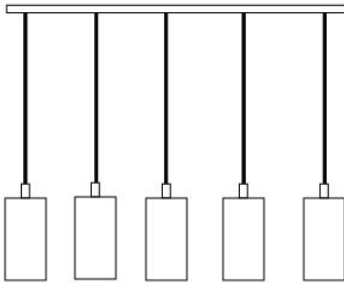

chandelier canopy style

chandelier cord set

*custom canopy finishes & colours available, Additional fees may apply

BLACK CANOPY WHITE CANOPY BLACK CANOPY

SKU: 7RW or 7SQW
Seven — Round or Square (Waterfall)

SKU: 1SQ or 1R
Single Pendant

SKU: 3RT
Triplet — Rectangle

SKU: 5RT
Five — Rectangle (Long)

SKU: 5R or 5SQ
Five — Round or Square

SKU: 3R or 3SQ
Triplet — Round or Square

SKU: 7RC or 7SQC
Seven — Round or Square (Cascade)