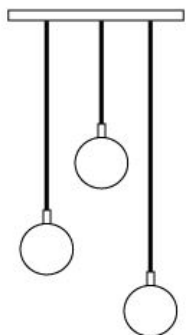

ADORN IN METAL

GLOBE 06-M

ADORN IN METAL

Globe 06M— The Adorn Series aims to enhance each pendant with luxurious, beautiful objects, like jewelry for the home. Adorn Globe 06M is decorated with a hand burnished metal element and is available in several finishes.

Materials: Hand blown glass shiny with metal accessory

Size: 5.25"H x 6"D

Cord Length: 8 feet (standard), field adjustable

Socket: E-12 Candelabra Base (120V)

Bulb Type: 2in Globe, Type G
(recommended) 40 Watts Max Incandescent
or 2-4 Watts, LED Retrofit

ADORN IN METAL

GLOBE 06-M

chandelier canopy style

chandelier cord set

*custom canopy finishes & colours available, Additional fees may apply

SKU: 1SQ or 1R
Single Pendant

SKU: 3RT
Triplet — Rectangle

SKU: 5RT
Five — Rectangle (Long)

SKU: 7RW or 7SQW
Seven — Round or Square (Waterfall)

SKU: 3R or 3SQ
Triplet — Round or Square

SKU: 5R or 5SQ
Five — Round or Square

SKU of above pictured:
ADMGL06-WH-DPB-04-3R

SKU: 7RC or 7SQC

SKU: 14R or 14SQ
Fourteen — Round or Square