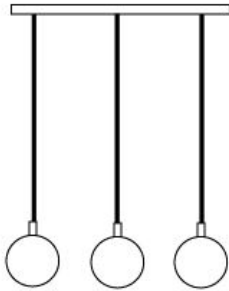

ADORN IN METAL

GLOBE 06-M

ADORN IN METAL

Globe 06M— The Adorn Series aims to enhance each pendant with luxurious, beautiful objects, like jewelry for the home. Adorn Globe 06M is decorated with a hand burnished metal element and is available in several finishes.

Materials: Hand blown glass shiny with metal accessory

Size: 5.25"H x 6"D

Cord Length: 8 feet (standard), field adjustable

Socket: E-12 Candelabra Base (120V)

Bulb Type: 2in Globe, Type G
(recommended) 40 Watts Max Incandescent
or 2-4 Watts, LED Retrofit

ADORN IN METAL

GLOBE 06-M

chandelier canopy style

chandelier cord set

*custom canopy finishes & colours available, Additional fees may apply

SKU: 1SQ or 1R
Single Pendant

SKU: 3RT
Triplet — Rectangle

SKU: 5RT
Five — Rectangle (Long)

SKU: 7RW or 7SQW
Seven — Round or Square (Waterfall)

SKU: 3R or 3SQ
Triplet — Round or Square

SKU: 5R or 5SQ
Five — Round or Square

SKU of above pictured:
ADMGL06-WH-DPB-04-3R

SKU: 7RC or 7SQC

SKU: 14R or 14SQ
Fourteen — Round or Square