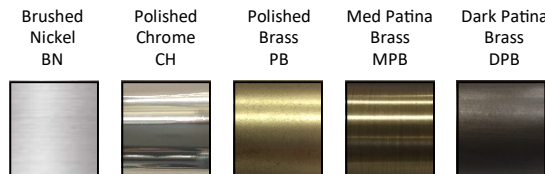

ADORN IN METAL

GLOBE 06-M

ADORN IN METAL

Globe 06M— The Adorn Series aims to enhance each pendant with luxurious, beautiful objects, like jewelry for the home. Adorn Globe 06M is decorated with a hand burnished metal element and is available in several finishes.

Listing: UL/cUL Dry location

Cord Set: Silver cloth cord with brushed nickel canopy
Black cloth cord with black metal canopy
Gold cloth cord with brushed brass canopy

Pendant Canopy:
5"D Round or 5"x 5" Square

Chandelier Canopy Options

Powder Coated Black or White Finish:

- Rectangle (3) pendant chandelier, 24"L X 5"W
- Rectangle (5) pendant chandelier, 43"L X 5"W
- Square (3) pendant chandelier, 12"L X 12"W
- Square (5) pendant chandelier, 12"L X 12"W
- Square (7) pendant chandelier, 14"L X 14"W
- Square (14) pendant chandelier, 27"LX 27"W
- Round (3) pendant chandelier, 12"D
- Round (5) pendant chandelier, 14"D
- Round (7) pendant chandelier, 16"D
- Round (14) pendant chandelier, 27"D

****custom canopy finishes and configurations available**

SKU CODE: ADMGL06

pendant
glass
colour

accessory
finish

****custom colours available upon request**

pendant
cloth
cord set

SKU Example

ADMGL06 -	AUR -	BN-	01 -	R3 -
product	glass	accessory	cord	canopy
name	colour	Finish	set	style