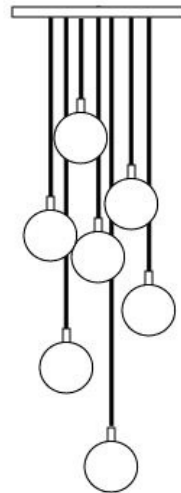

ADORN IN METAL

GLOBE 06-M

ADORN IN METAL

Globe 06M— The Adorn Series aims to enhance each pendant with luxurious, beautiful objects, like jewelry for the home. Adorn Globe 06M is decorated with a hand burnished metal element and is available in several finishes.

Materials: Hand blown glass shiny with metal accessory

Size: 5.25"H x 6"D

Cord Length: 8 feet (standard), field adjustable

Socket: E-12 Candelabra Base (120V)

Bulb Type: 2in Globe, Type G
(recommended) 40 Watts Max Incandescent
or 2-4 Watts, LED Retrofit

Listing: UL/cUL Dry location

Cord Set: Silver cloth cord with brushed nickel canopy
Black cloth cord with black metal canopy
Gold cloth cord with brushed brass canopy

Pendant Canopy:
5"D Round or 5"x 5" Square

SKU: 7RW or 7SQW
Seven — Round or Square (Waterfall)

SKU: 3R or 3SQ
Triplet — Round or Square

SKU: 5R or 5SQ
Five — Round or Square

SKU of above pictured:
ADMGL06-WH-DPB-04-3R

SKU: 7RC or 7SQC

SKU: 14R or 14SQ
Fourteen — Round or Square