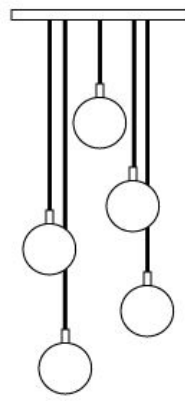

ADORN IN METAL

GLOBE 06-M

ADORN IN METAL

Globe 06M— The Adorn Series aims to enhance each pendant with luxurious, beautiful objects, like jewelry for the home. Adorn Globe 06M is decorated with a hand burnished metal element and is available in several finishes.

Materials: Hand blown glass shiny with metal accessory

Size: 5.25"H x 6"D

Cord Length: 8 feet (standard), field adjustable

Socket: E-12 Candelabra Base (120V)

Bulb Type: 2in Globe, Type G
(recommended) 40 Watts Max Incandescent
or 2-4 Watts, LED Retrofit

ADORN IN METAL

GLOBE 06-M

chandelier canopy style

chandelier cord set

*custom canopy finishes & colours available, Additional fees may apply

SKU: 1SQ or 1R
Single Pendant

SKU: 3RT
Triplet — Rectangle

SKU: 5RT
Five — Rectangle (Long)

SKU: 7RW or 7SQW
Seven — Round or Square (Waterfall)

SKU: 3R or 3SQ
Triplet — Round or Square

SKU: 5R or 5SQ
Five — Round or Square

SKU of above pictured:
ADMGL06-WH-DPB-04-3R

SKU: 7RC or 7SQC

SKU: 14R or 14SQ
Fourteen — Round or Square