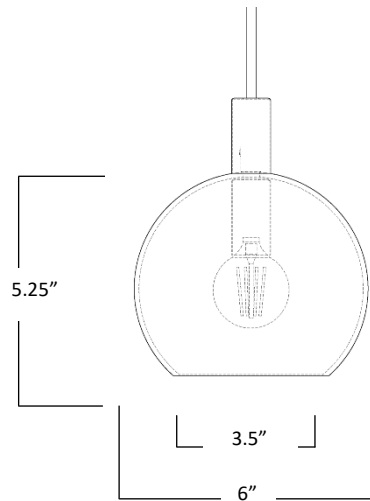

ADORN IN METAL

GLOBE 06-M

ADORN IN METAL

Globe 06M— The Adorn Series aims to enhance each pendant with luxurious, beautiful objects, like jewelry for the home. Adorn Globe 06M is decorated with a hand burnished metal element and is available in several finishes.

Materials: Hand blown glass shiny with metal accessory

Size: 5.25"H x 6"D

Cord Length: 8 feet (standard), field adjustable

Socket: E-12 Candelabra Base (120V)

Bulb Type: 2in Globe, Type G
(recommended) 40 Watts Max Incandescent
or 2-4 Watts, LED Retrofit

Listing: UL/cUL Dry location

Cord Set: Silver cloth cord with brushed nickel canopy
Black cloth cord with black metal canopy
Gold cloth cord with brushed brass canopy

Pendant Canopy:
5"D Round or 5"x 5" Square