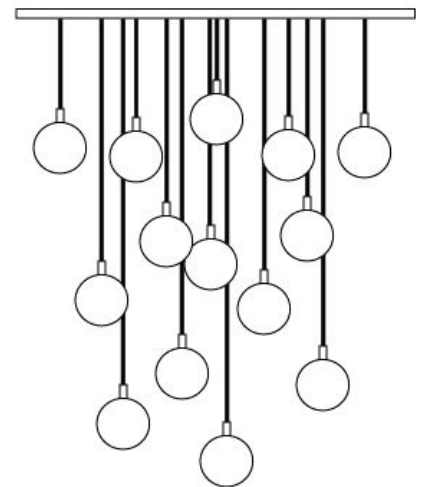

ADORN IN METAL

GLOBE 06-M

ADORN IN METAL

Globe 06M— The Adorn Series aims to enhance each pendant with luxurious, beautiful objects, like jewelry for the home. Adorn Globe 06M is decorated with a hand burnished metal element and is available in several finishes.

Materials: Hand blown glass shiny with metal accessory

Size: 5.25"H x 6"D

Cord Length: 8 feet (standard), field adjustable

Socket: E-12 Candelabra Base (120V)

Bulb Type: 2in Globe, Type G
(recommended) 40 Watts Max Incandescent
or 2-4 Watts, LED Retrofit

Listing: UL/cUL Dry location

Cord Set: Silver cloth cord with brushed nickel canopy
Black cloth cord with black metal canopy
Gold cloth cord with brushed brass canopy

Pendant Canopy:
5"D Round or 5"x 5" Square

SKU: 7RW or 7SQW
Seven — Round or Square (Waterfall)

SKU: 3R or 3SQ
Triplet — Round or Square

SKU: 5R or 5SQ
Five — Round or Square

SKU of above pictured:
ADMGL06-WH-DPB-04-3R

SKU: 7RC or 7SQC

SKU: 14R or 14SQ
Fourteen — Round or Square