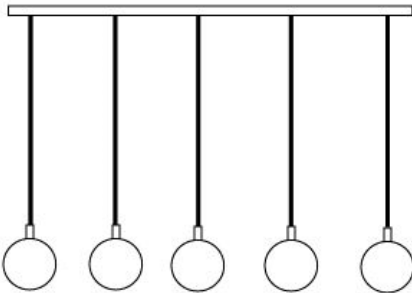

Materials: Hand blown glass shiny with metal accessory

Size: 5.25"H x 6"D

Cord Length: 8 feet (standard), field adjustable

Socket: E-12 Candelabra Base (120V)

Bulb Type: 2in Globe, Type G
(recommended) 40 Watts Max Incandescent
or 2-4 Watts, LED Retrofit

SKU: 7RW or 7SQW
Seven — Round or Square (Waterfall)

SKU: 3R or 3SQ
Triplet — Round or Square

SKU: 5R or 5SQ
Five — Round or Square

SKU of above pictured:
ADMGL06-WH-DPB-04-3R

SKU: 7RC or 7SQC

SKU: 14R or 14SQ
Fourteen — Round or Square