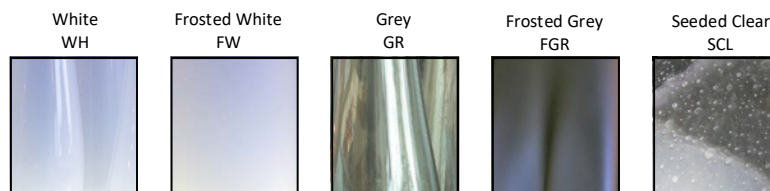

Listing: UL/cUL Dry location

Cord Set: Silver cloth cord with brushed nickel canopy
Black cloth cord with black metal canopy
Gold cloth cord with brushed brass canopy

Pendant Canopy:
5"D Round or 5"x 5" Square

****custom canopy finishes and configurations available**

SKU CODE: ADMGL06

pendant
glass
colour

accessory
finish

****custom colours available upon request**

pendant
cloth
cord set

SKU Example

ADMGL06 -	AUR -	BN-	01 -	R3 -
product	glass	accessory	cord	canopy
name	colour	Finish	set	style