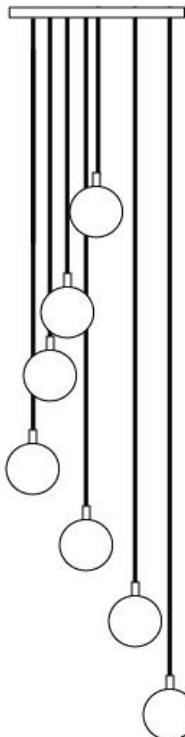

SKU: 7RW or 7SQW
Seven — Round or Square (Waterfall)