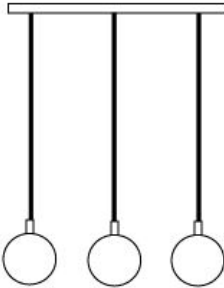

ADORN IN METAL

GLOBE 08-M

ADORN IN METAL

Globe 08M— The Adorn Series aims to enhance each pendant with luxurious, beautiful objects, like jewelry for the home. Adorn Globe 08M is decorated with a hand burnished metal element and is available in several finishes.

Cord Set: Silver cloth cord with brushed nickel canopy
Black cloth cord with black metal canopy
Gold cloth cord with brushed brass canopy

Pendant Canopy: 5" D Round or 5" x 5" Square

Chandelier Canopy Options

BLACK CANOPY

WHITE CANOPY

BLACK CANOPY

SKU: 1SQ or 1R
Single Pendant

SKU: 3RT
Triplet — Rectangle

SKU: 5RT
Five — Rectangle (Long)

SKU: 7RW or 7SQW
Seven — Round or Square (Waterfall)

SKU: 7RC or 7SQC
Seven — Round or Square (Cascade)

SKU: 14R or 14SQ
Fourteen — Round or Square

SKU: 5R or 5SQ
Five — Round or Square

SKU: 3R or 3SQ
Triplet — Round or Square

SKU of above pictured:
ADMGL08-WH-CH-05-3RT

SKU Example

DRAPE - product name	AUR - glass colour	BN- accessory Finish	01 - cord set	R3 - canopy style
----------------------------	--------------------------	----------------------------	---------------------	-------------------------