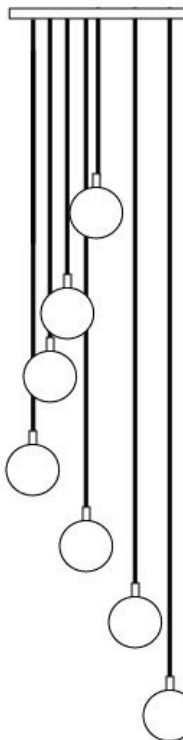

ADORN IN METAL

GLOBE 08-M

ADORN IN METAL

Globe 08M— The Adorn Series aims to enhance each pendant with luxurious, beautiful objects, like jewelry for the home. Adorn Globe 08M is decorated with a hand burnished metal element and is available in several finishes.

Materials: Hand blown glass shiny with metal accessory

Size: 7" H x 8" D

Socket: E-26 Medium Base (120V)

Bulb Type: 5.125in Type ST18
(recommended) 60 Watts Max Incandescent
or 2 Watts, LED Retrofit

Listing: UL/cUL Dry location

Cord Set: Silver cloth cord with brushed nickel canopy
Black cloth cord with black metal canopy
Gold cloth cord with brushed brass canopy

Pendant Canopy: 5" D Round or 5" x 5" Square

Chandelier Canopy Options

BLACK CANOPY

WHITE CANOPY

BLACK CANOPY

SKU: 1SQ or 1R
Single Pendant

SKU: 3RT
Triplet — Rectangle

SKU: 5RT
Five — Rectangle (Long)

SKU: 7RW or 7SQW
Seven — Round or Square (Waterfall)

SKU: 7RC or 7SQC
Seven — Round or Square (Cascade)