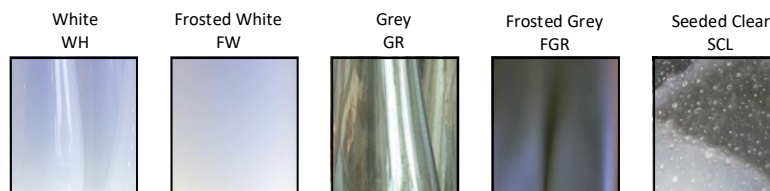

pendant glass colour