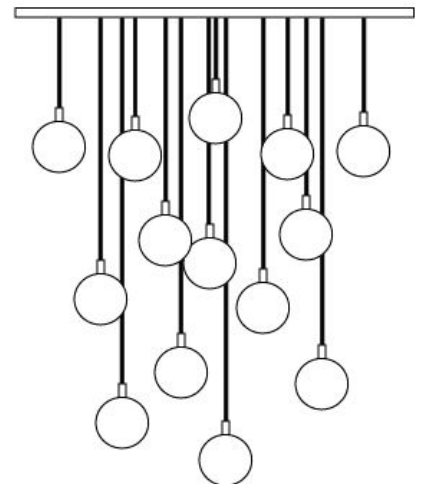

ADORN IN METAL

GLOBE 08-M

ADORN IN METAL

Globe 08M— The Adorn Series aims to enhance each pendant with luxurious, beautiful objects, like jewelry for the home. Adorn Globe 08M is decorated with a hand burnished metal element and is available in several finishes.

Cord Set: Silver cloth cord with brushed nickel canopy
Black cloth cord with black metal canopy
Gold cloth cord with brushed brass canopy

Pendant Canopy: 5" D Round or 5" x 5" Square

Chandelier Canopy Options

BLACK CANOPY

WHITE CANOPY

BLACK CANOPY

SKU: 1SQ or 1R
Single Pendant

SKU: 3RT
Triplet — Rectangle

SKU: 5RT
Five — Rectangle (Long)

SKU: 7RW or 7SQW
Seven — Round or Square (Waterfall)

SKU: 7RC or 7SQC
Seven — Round or Square (Cascade)

SKU: 14R or 14SQ
Fourteen — Round or Square

SKU: 5R or 5SQ
Five — Round or Square

SKU: 3R or 3SQ
Triplet — Round or Square

SKU of above pictured:
ADMGL08-WH-CH-05-3RT

SKU Example

DRAPE - product name	AUR - glass colour	BN- accessory Finish	01 - cord set	R3 - canopy style
----------------------------	--------------------------	----------------------------	---------------------	-------------------------