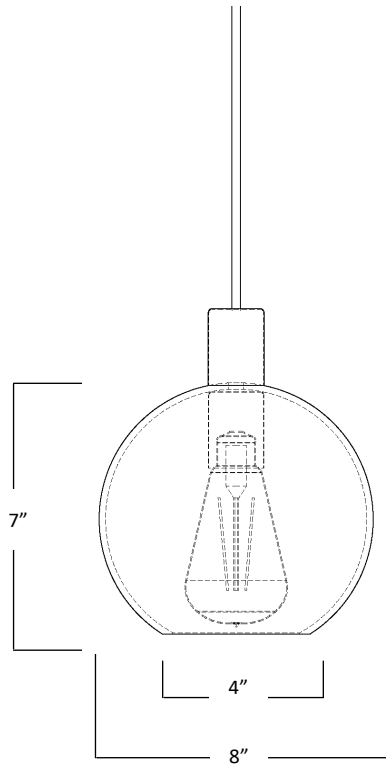

ADORN IN METAL

GLOBE 08-M

ADORN IN METAL

Globe 08M— The Adorn Series aims to enhance each pendant with luxurious, beautiful objects, like jewelry for the home. Adorn Globe 08M is decorated with a hand burnished metal element and is available in several finishes.

Materials: Hand blown glass shiny with metal accessory

Size: 7" H x 8" D

Socket: E-26 Medium Base (120V)

Bulb Type: 5.125in Type ST18
(recommended) 60 Watts Max Incandescent
or 2 Watts, LED Retrofit

Listing: UL/cUL Dry location

Cord Set: Silver cloth cord with brushed nickel canopy
Black cloth cord with black metal canopy
Gold cloth cord with brushed brass canopy

Pendant Canopy: 5" D Round or 5" x 5" Square

Chandelier Canopy Options

Powder Coated Black or White Finish:

- Rectangle (3) pendant chandelier, 24" L X 5" W
- Rectangle (5) pendant chandelier, 43" L X 5" W
- Square (3) pendant chandelier, 12" L X 12" W
- Square (5) pendant chandelier, 12" L X 12" W
- Square (7) pendant chandelier, 14" L X 14" W
- Square (14) pendant chandelier, 27" L X 27" W
- Round (3) pendant chandelier, 12" D
- Round (5) pendant chandelier, 14" D
- Round (7) pendant chandelier, 16" D
- Round (14) pendant chandelier, 27" D