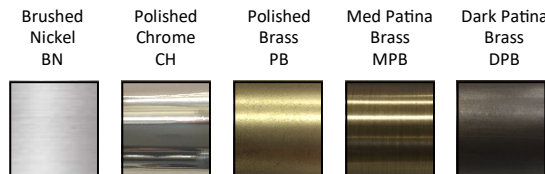

Cord Set: Silver cloth cord with brushed nickel canopy
Black cloth cord with black metal canopy
Gold cloth cord with brushed brass canopy

Pendant Canopy: 5" D Round or 5" x 5" Square

Chandelier Canopy Options

****custom canopy finishes and configurations available**

SKU CODE: ADMGL08

pendant glass colour

accessory finish

****custom colours available upon request**

pendant cloth cord set

BLACK
CANOPY

BRUSHED
NICKEL
CANOPY