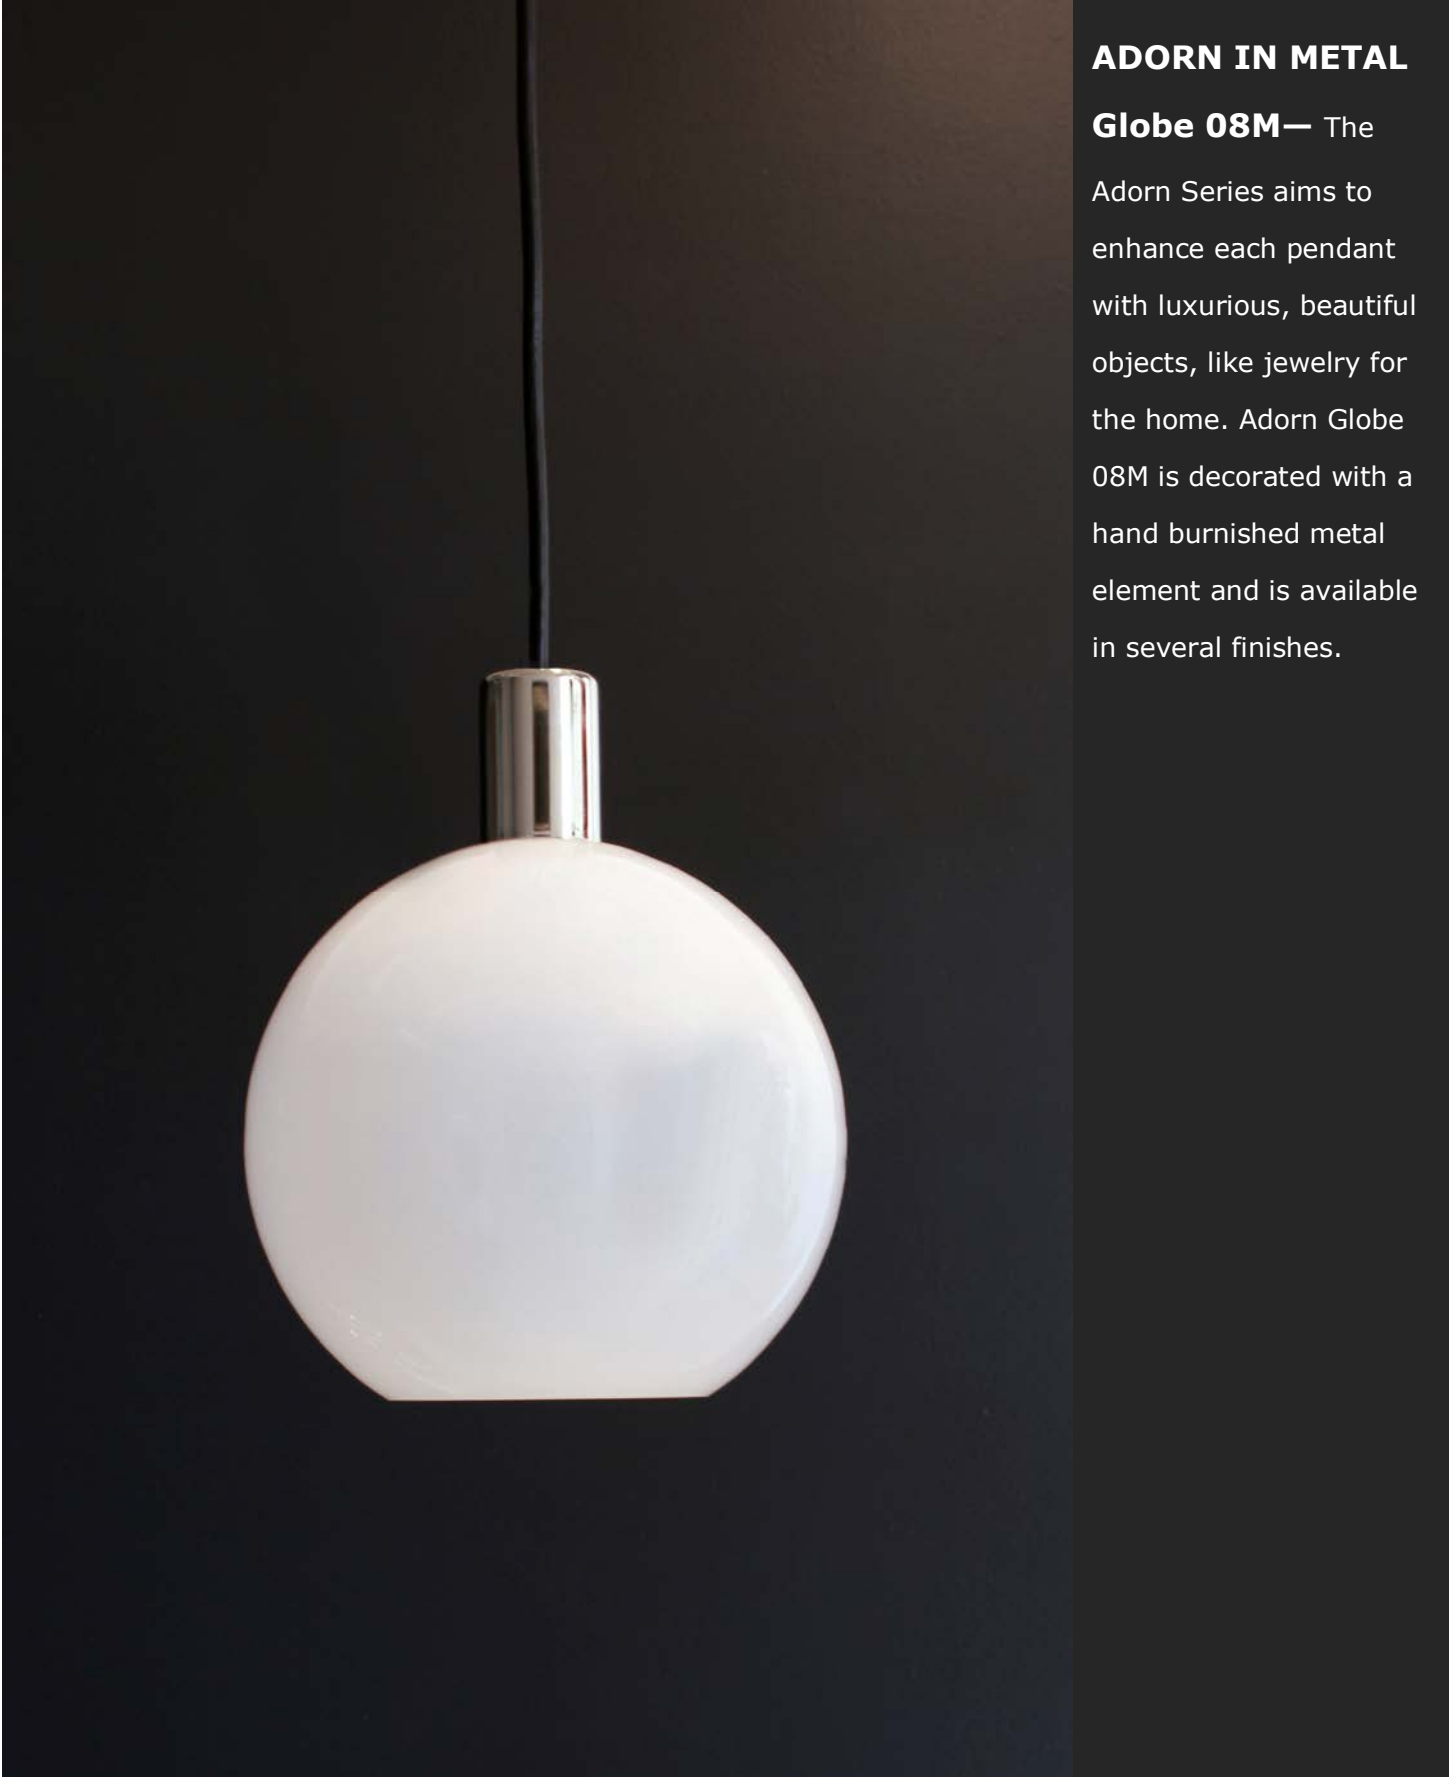

ADORN IN METAL

GLOBE 08-M

ADORN IN METAL

Globe 08M— The Adorn Series aims to enhance each pendant with luxurious, beautiful objects, like jewelry for the home. Adorn Globe 08M is decorated with a hand burnished metal element and is available in several finishes.

Materials: Hand blown glass shiny with metal accessory

Size: 7" H x 8" D

Socket: E-26 Medium Base (120V)

Bulb Type: 5.125in Type ST18
(recommended) 60 Watts Max Incandescent
or 2 Watts, LED Retrofit

Listing: UL/cUL Dry location