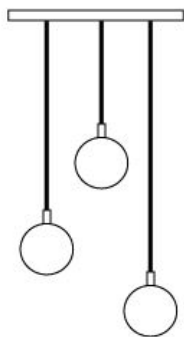

ADORN IN METAL

GLOBE 08-M

ADORN IN METAL

Globe 08M— The Adorn Series aims to enhance each pendant with luxurious, beautiful objects, like jewelry for the home. Adorn Globe 08M is decorated with a hand burnished metal element and is available in several finishes.

Materials: Hand blown glass shiny with metal accessory

Size: 7" H x 8" D

Socket: E-26 Medium Base (120V)

Bulb Type: 5.125in Type ST18
(recommended) 60 Watts Max Incandescent
or 2 Watts, LED Retrofit

Listing: UL/cUL Dry location

BLACK CANOPY

WHITE CANOPY

BLACK CANOPY

SKU: 1SQ or 1R
Single Pendant

SKU: 3RT
Triplet — Rectangle

SKU: 5RT
Five — Rectangle (Long)

SKU: 7RW or 7SQW
Seven — Round or Square (Waterfall)

SKU: 7RC or 7SQC
Seven — Round or Square (Cascade)

SKU: 14R or 14SQ
Fourteen — Round or Square

SKU: 5R or 5SQ
Five — Round or Square

SKU: 3R or 3SQ
Triplet — Round or Square

SKU of above pictured:
ADMGL08-WH-CH-05-3RT

SKU Example

DRAPE - product name	AUR - glass colour	BN- accessory Finish	01 - cord set	R3 - canopy style
----------------------------	--------------------------	----------------------------	---------------------	-------------------------