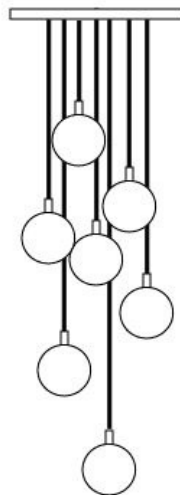

ADORN IN METAL

GLOBE 08-M

ADORN IN METAL

Globe 08M— The Adorn Series aims to enhance each pendant with luxurious, beautiful objects, like jewelry for the home. Adorn Globe 08M is decorated with a hand burnished metal element and is available in several finishes.

Cord Set: Silver cloth cord with brushed nickel canopy
Black cloth cord with black metal canopy
Gold cloth cord with brushed brass canopy

Pendant Canopy: 5" D Round or 5" x 5" Square

Chandelier Canopy Options

BLACK CANOPY

WHITE CANOPY

BLACK CANOPY

SKU: 1SQ or 1R
Single Pendant

SKU: 3RT
Triplet — Rectangle

SKU: 5RT
Five — Rectangle (Long)

SKU: 7RW or 7SQW
Seven — Round or Square (Waterfall)

SKU: 7RC or 7SQC
Seven — Round or Square (Cascade)

SKU: 14R or 14SQ
Fourteen — Round or Square

SKU: 5R or 5SQ
Five — Round or Square

SKU: 3R or 3SQ
Triplet — Round or Square

SKU of above pictured:
ADMGL08-WH-CH-05-3RT

SKU Example

DRAPE - product name	AUR - glass colour	BN- accessory Finish	01 - cord set	R3 - canopy style
----------------------------	--------------------------	----------------------------	---------------------	-------------------------