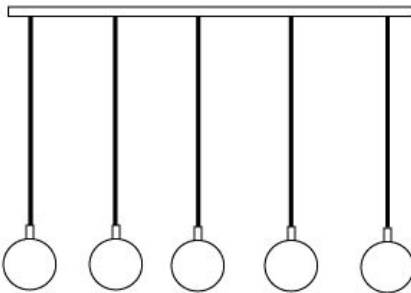

BLACK CANOPY

WHITE CANOPY

BLACK CANOPY

SKU: 1SQ or 1R
Single Pendant

SKU: 3RT
Triplet — Rectangle

SKU: 5RT
Five — Rectangle (Long)

SKU: 7RW or 7SQW
Seven — Round or Square (Waterfall)

SKU: 7RC or 7SQC
Seven — Round or Square (Cascade)

SKU: 14R or 14SQ
Fourteen — Round or Square

SKU: 5R or 5SQ
Five — Round or Square

SKU: 3R or 3SQ
Triplet — Round or Square

SKU of above pictured:
ADMGL08-WH-CH-05-3RT

SKU Example

DRAPE - product name	AUR - glass colour	BN- accessory Finish	01 - cord set	R3 - canopy style
----------------------------	--------------------------	----------------------------	---------------------	-------------------------