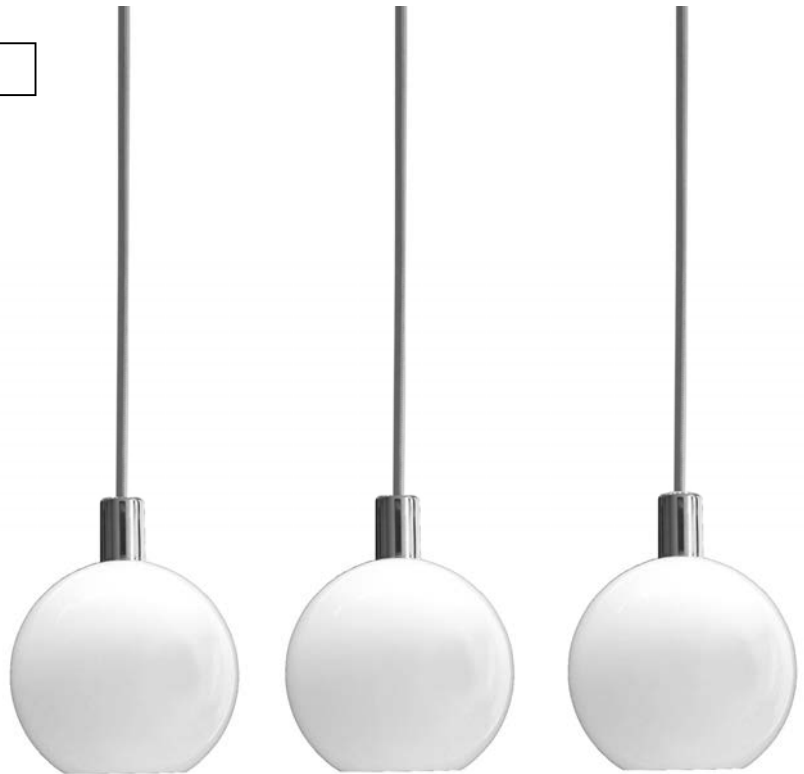

SKU: 3R or 3SQ
Triplet — Round or Square