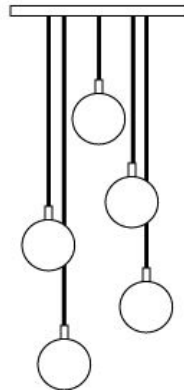

ADORN IN METAL

GLOBE 08-M

ADORN IN METAL

Globe 08M— The Adorn Series aims to enhance each pendant with luxurious, beautiful objects, like jewelry for the home. Adorn Globe 08M is decorated with a hand burnished metal element and is available in several finishes.

Materials: Hand blown glass shiny with metal accessory

Size: 7" H x 8" D

Socket: E-26 Medium Base (120V)

Bulb Type: 5.125in Type ST18
(recommended) 60 Watts Max Incandescent
or 2 Watts, LED Retrofit

Listing: UL/cUL Dry location

BLACK CANOPY

WHITE CANOPY

BLACK CANOPY

SKU: 1SQ or 1R
Single Pendant

SKU: 3RT
Triplet — Rectangle

SKU: 5RT
Five — Rectangle (Long)

SKU: 7RW or 7SQW
Seven — Round or Square (Waterfall)

SKU: 7RC or 7SQC
Seven — Round or Square (Cascade)

SKU: 14R or 14SQ
Fourteen — Round or Square

SKU: 5R or 5SQ
Five — Round or Square

SKU: 3R or 3SQ
Triplet — Round or Square

SKU of above pictured:
ADMGL08-WH-CH-05-3RT

SKU Example

DRAPE - product name	AUR - glass colour	BN- accessory Finish	01 - cord set	R3 - canopy style
----------------------------	--------------------------	----------------------------	---------------------	-------------------------