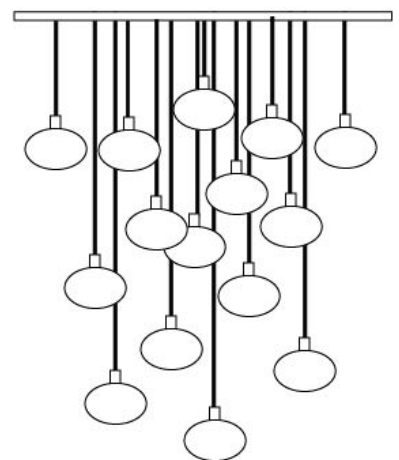

ADORN IN METAL

OVAL-M

ADORN IN METAL

Oval-M — The Adorn Series aims to enhance each pendant with luxurious, beautiful objects, like jewelry for the home. Adorn Oval-M is decorated with a hand burnished metal element and is available in several finishes.

Materials: Hand blown glass shiny with metal accessory

Size: 4" H x 6" D

Cord Length: 8 feet (standard), field adjustable

Socket: E-12 Candelabra Base (120V)

Bulb Type: 2in Globe, Type G
(recommended) 40 Watts Max Incandescent
or 2-4 Watts, LED Retrofit

BLACK CANOPY WHITE CANOPY BLACK CANOPY

SKU: 1SQ or 1R
Single Pendant

SKU: 3RT
Triplet — Rectangle

SKU: 5RT
Five — Rectangle (Long)

SKU: 3R or 3SQ
Triplet — Round or Square

SKU: 5R or 5SQ
Five — Round or Square

SKU: 7RW or 7SQW
Seven — Round or Square (Waterfall)

SKU: 7RC or 7SQC
Seven — Round or Square (Cascade)

SKU: 14R or 14SQ
Fourteen — Round or Square

SKU of above pictured:
ADMOV-WH-PB-06-14R

SKU Example

ADMOV -	AUR -	BN-	01 -	R3 -
product	glass	accessory	cord	canopy
name	colour	Finish	set	style