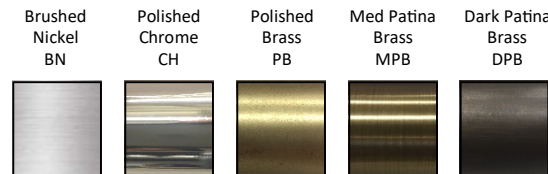

Materials: Hand blown glass shiny with metal accessory

Size: 4" H x 6" D

Cord Length: 8 feet (standard), field adjustable

Socket: E-12 Candelabra Base (120V)

Bulb Type: 2in Globe, Type G
(recommended) 40 Watts Max Incandescent
or 2-4 Watts, LED Retrofit

Listing: UL/cUL Dry location

Cord Set: Silver cloth cord with brushed nickel canopy
Black cloth cord with black metal canopy
Gold cloth cord with brushed brass canopy

Pendant Canopy:
5" D Round or 5" x 5" Square

Chandelier Canopy Options

1. **Powder Coated Black or White Finish:**
   Rectangle (3) pendant chandelier, 24" L X 5" W
   Rectangle (5) pendant chandelier, 43" L X 5" W
   Square (3) pendant chandelier, 12" L X 12" W
   Square (5) pendant chandelier, 12" L X 12" W
   Square (7) pendant chandelier, 14" L X 14" W
   Square (14) pendant chandelier, 27" L X 27" W
   Round (3) pendant chandelier, 12" D
   Round (5) pendant chandelier, 14" D
   Round (7) pendant chandelier, 16" D
   Round (14) pendant chandelier, 27" D

**custom canopy finishes and configurations available

SKU CODE: ADMOV

pendant
glass
colour

accessory
finish

**custom colours available upon request

pendant
cloth
cord set

BLACK CANOPY   BRUSHED NICKEL CANOPY   BRUSHED BRASS CANOPY

SKU Example

ADMOV -	AUR -	BN-	01 -	R3 -
product	glass	accessory	cord	canopy
name	colour	Finish	set	style