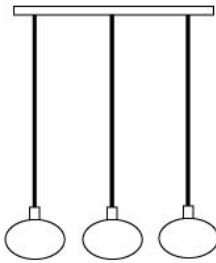

Materials: Hand blown glass shiny with metal accessory

Size: 4" H x 6" D

Cord Length: 8 feet (standard), field adjustable

Socket: E-12 Candelabra Base (120V)

Bulb Type: 2in Globe, Type G
(recommended) 40 Watts Max Incandescent
or 2-4 Watts, LED Retrofit

Listing: UL/cUL Dry location

Cord Set: Silver cloth cord with brushed nickel canopy
Black cloth cord with black metal canopy
Gold cloth cord with brushed brass canopy

Pendant Canopy:
5" D Round or 5" x 5" Square

BLACK CANOPY WHITE CANOPY BLACK CANOPY

SKU: 1SQ or 1R
Single Pendant

SKU: 3RT
Triplet — Rectangle

SKU: 5RT
Five — Rectangle (Long)

SKU: 3R or 3SQ
Triplet — Round or Square

SKU: 5R or 5SQ
Five — Round or Square

SKU: 7RW or 7SQW
Seven — Round or Square (Waterfall)

SKU: 7RC or 7SQC
Seven — Round or Square (Cascade)

SKU: 14R or 14SQ
Fourteen — Round or Square

SKU of above pictured:
ADMOV-WH-PB-06-14R

SKU Example

ADMOV -	AUR -	BN-	01 -	R3 -
product	glass	accessory	cord	canopy
name	colour	Finish	set	style