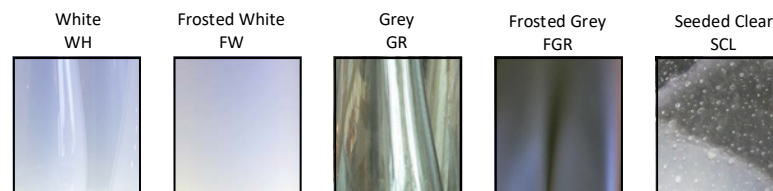

accessory
finish