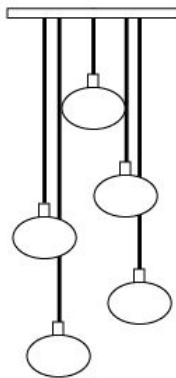

Materials: Hand blown glass shiny with metal accessory

Size: 4" H x 6" D

Cord Length: 8 feet (standard), field adjustable

Socket: E-12 Candelabra Base (120V)

Bulb Type: 2in Globe, Type G
(recommended) 40 Watts Max Incandescent
or 2-4 Watts, LED Retrofit

Listing: UL/cUL Dry location

Cord Set: Silver cloth cord with brushed nickel canopy
Black cloth cord with black metal canopy
Gold cloth cord with brushed brass canopy

Pendant Canopy:
5" D Round or 5" x 5" Square

BLACK CANOPY WHITE CANOPY BLACK CANOPY

SKU: 1SQ or 1R
Single Pendant

SKU: 3RT
Triplet — Rectangle

SKU: 5RT
Five — Rectangle (Long)

SKU: 3R or 3SQ
Triplet — Round or Square

SKU: 5R or 5SQ
Five — Round or Square

SKU: 7RW or 7SQW
Seven — Round or Square (Waterfall)

SKU: 7RC or 7SQC
Seven — Round or Square (Cascade)

SKU: 14R or 14SQ
Fourteen — Round or Square

SKU of above pictured:
ADMOV-WH-PB-06-14R

SKU Example

ADMOV -	AUR -	BN-	01 -	R3 -
product	glass	accessory	cord	canopy
name	colour	Finish	set	style