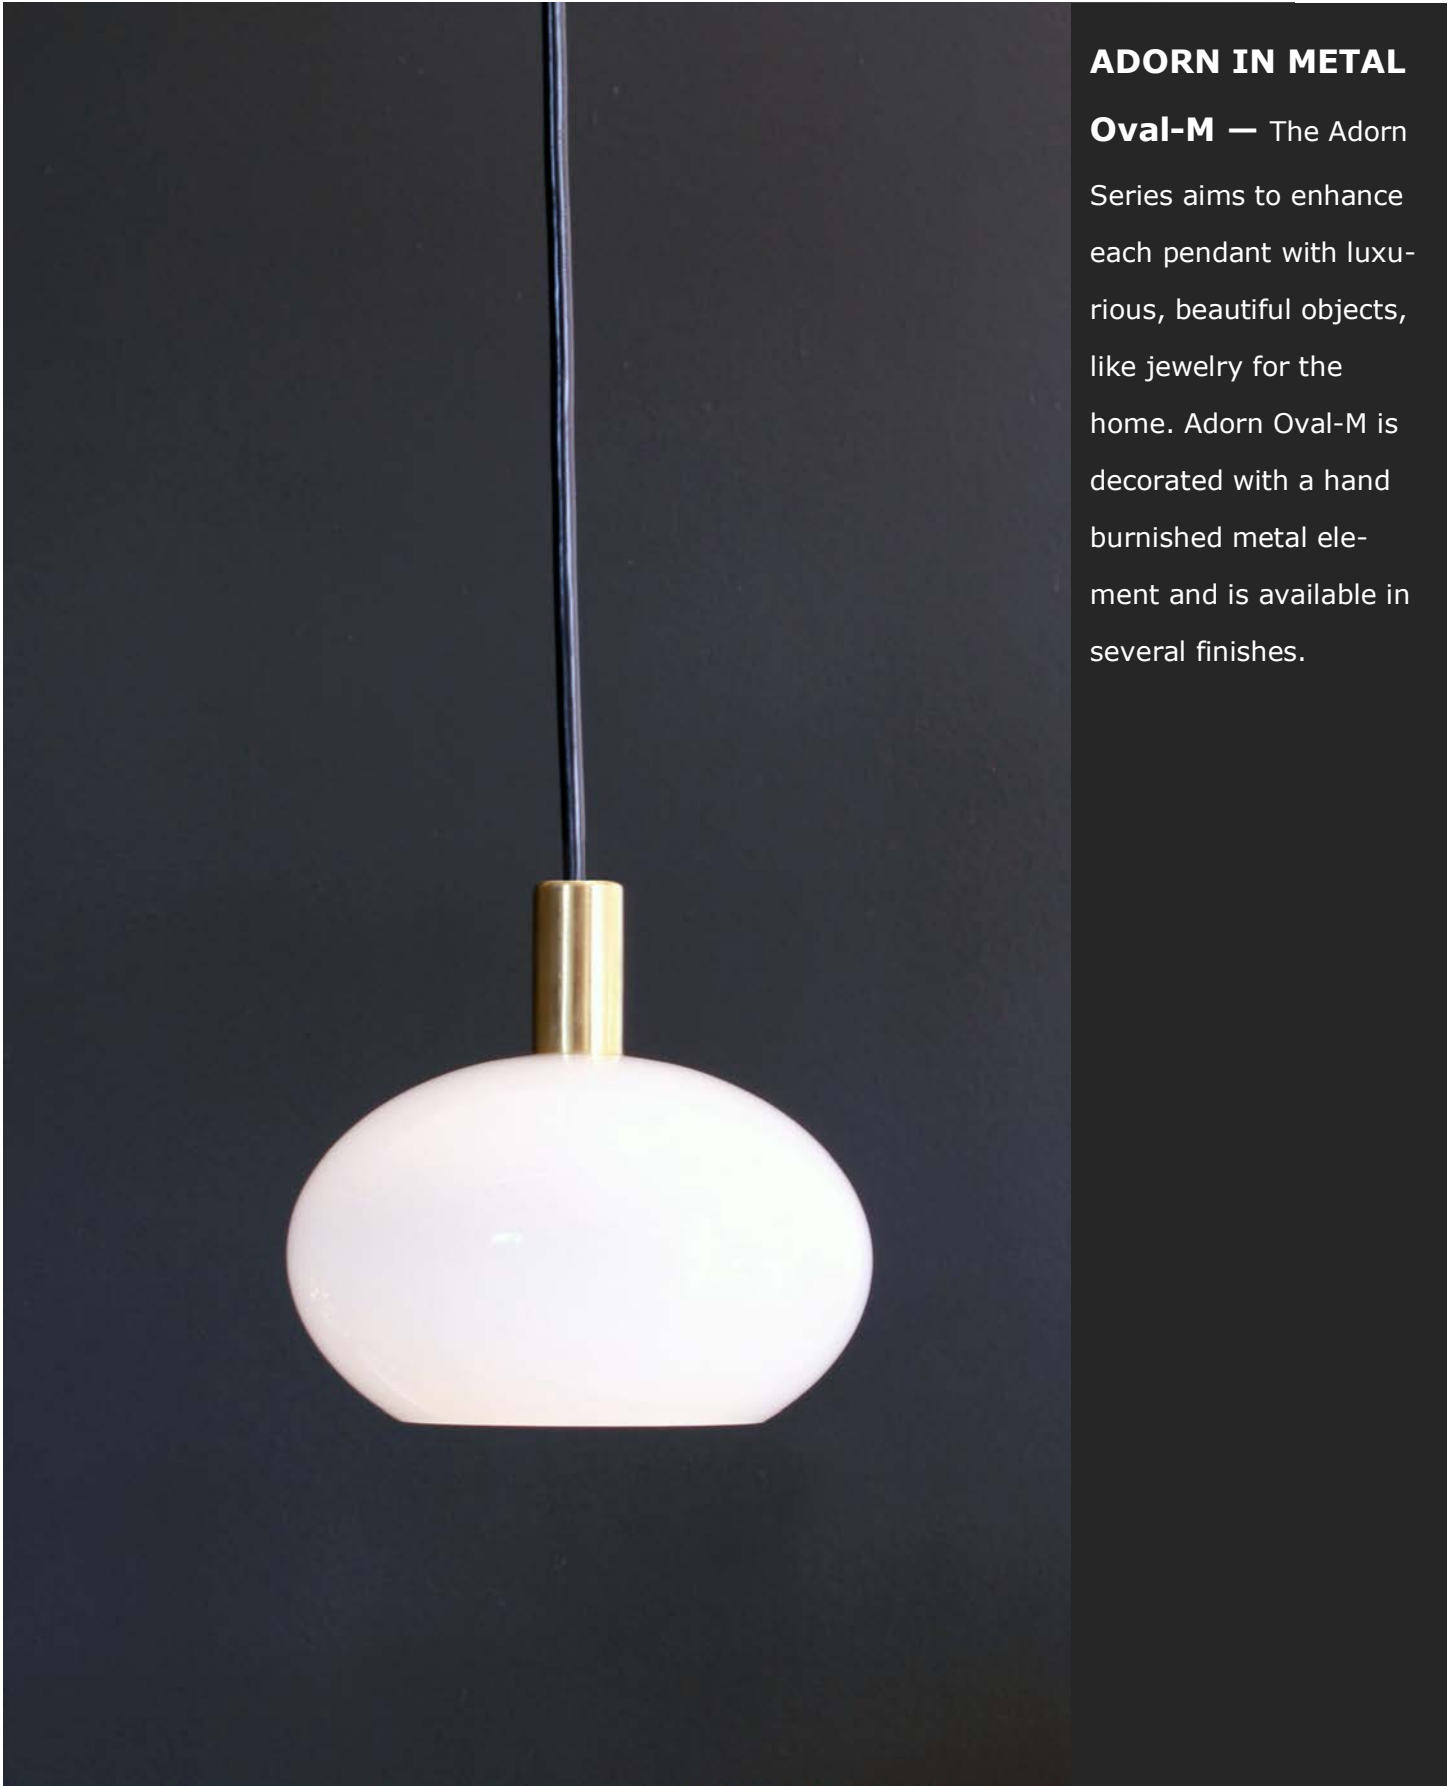

ADORN IN METAL

OVAL-M

ADORN IN METAL

Oval-M — The Adorn Series aims to enhance each pendant with luxurious, beautiful objects, like jewelry for the home. Adorn Oval-M is decorated with a hand burnished metal element and is available in several finishes.

Materials: Hand blown glass shiny with metal accessory

Size: 4" H x 6" D

Cord Length: 8 feet (standard), field adjustable

Socket: E-12 Candelabra Base (120V)

Bulb Type: 2in Globe, Type G
(recommended) 40 Watts Max Incandescent
or 2-4 Watts, LED Retrofit

Listing: UL/cUL Dry location

Cord Set: Silver cloth cord with brushed nickel canopy
Black cloth cord with black metal canopy
Gold cloth cord with brushed brass canopy

Pendant Canopy:
5" D Round or 5" x 5" Square