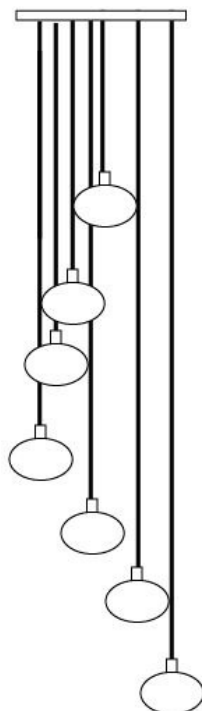

SKU: 7RW or 7SQW
Seven — Round or Square (Waterfall)