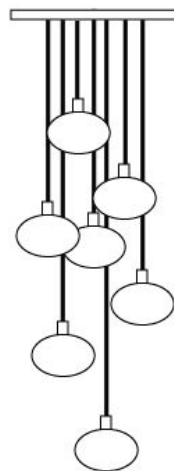

ADORN IN METAL

OVAL-M

ADORN IN METAL

Oval-M — The Adorn Series aims to enhance each pendant with luxurious, beautiful objects, like jewelry for the home. Adorn Oval-M is decorated with a hand burnished metal element and is available in several finishes.

Materials: Hand blown glass shiny with metal accessory

Size: 4" H x 6" D

Cord Length: 8 feet (standard), field adjustable

Socket: E-12 Candelabra Base (120V)

Bulb Type: 2in Globe, Type G
(recommended) 40 Watts Max Incandescent
or 2-4 Watts, LED Retrofit

BLACK CANOPY WHITE CANOPY BLACK CANOPY

SKU: 1SQ or 1R
Single Pendant

SKU: 3RT
Triplet — Rectangle

SKU: 5RT
Five — Rectangle (Long)

SKU: 3R or 3SQ
Triplet — Round or Square

SKU: 5R or 5SQ
Five — Round or Square

SKU: 7RW or 7SQW
Seven — Round or Square (Waterfall)

SKU: 7RC or 7SQC
Seven — Round or Square (Cascade)

SKU: 14R or 14SQ
Fourteen — Round or Square

SKU of above pictured:
ADMOV-WH-PB-06-14R

SKU Example

ADMOV -	AUR -	BN-	01 -	R3 -
product	glass	accessory	cord	canopy
name	colour	Finish	set	style