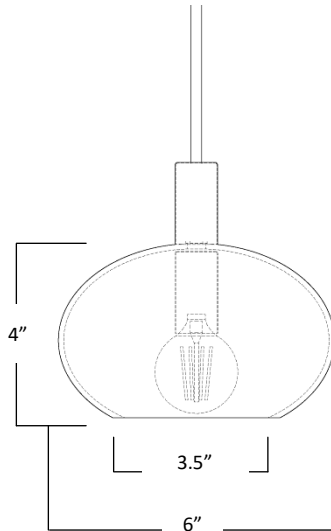

Materials: Hand blown glass shiny with metal accessory

Size: 4" H x 6" D

Cord Length: 8 feet (standard), field adjustable

Socket: E-12 Candelabra Base (120V)

Bulb Type: 2in Globe, Type G
(recommended) 40 Watts Max Incandescent
or 2-4 Watts, LED Retrofit

Listing: UL/cUL Dry location

Cord Set: Silver cloth cord with brushed nickel canopy
Black cloth cord with black metal canopy
Gold cloth cord with brushed brass canopy

Pendant Canopy:
5" D Round or 5" x 5" Square

Chandelier Canopy Options

- Powder Coated Black or White Finish:**
 Rectangle (3) pendant chandelier, 24" L X 5" W
 Rectangle (5) pendant chandelier, 43" L X 5" W
 Square (3) pendant chandelier, 12" L X 12" W
 Square (5) pendant chandelier, 12" L X 12" W
 Square (7) pendant chandelier, 14" L X 14" W
 Square (14) pendant chandelier, 27" L X 27" W
 Round (3) pendant chandelier, 12" D
 Round (5) pendant chandelier, 14" D
 Round (7) pendant chandelier, 16" D
 Round (14) pendant chandelier, 27" D