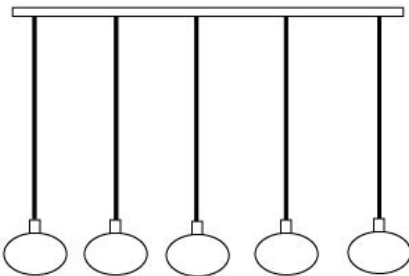

BLACK CANOPY WHITE CANOPY BLACK CANOPY

SKU: 1SQ or 1R
Single Pendant

SKU: 3RT
Triplet — Rectangle

SKU: 5RT
Five — Rectangle (Long)

SKU: 3R or 3SQ
Triplet — Round or Square

SKU: 5R or 5SQ
Five — Round or Square

SKU: 7RW or 7SQW
Seven — Round or Square (Waterfall)

SKU: 7RC or 7SQC
Seven — Round or Square (Cascade)

SKU: 14R or 14SQ
Fourteen — Round or Square

SKU of above pictured:
ADMOV-WH-PB-06-14R

SKU Example

ADMOV -	AUR -	BN-	01 -	R3 -
product	glass	accessory	cord	canopy
name	colour	Finish	set	style