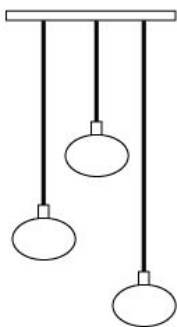

Materials: Hand blown glass shiny with metal accessory

Size: 4" H x 6" D

Cord Length: 8 feet (standard), field adjustable

Socket: E-12 Candelabra Base (120V)

Bulb Type: 2in Globe, Type G
(recommended) 40 Watts Max Incandescent
or 2-4 Watts, LED Retrofit

BLACK CANOPY WHITE CANOPY BLACK CANOPY

SKU: 1SQ or 1R
Single Pendant

SKU: 3RT
Triplet — Rectangle

SKU: 5RT
Five — Rectangle (Long)

SKU: 3R or 3SQ
Triplet — Round or Square

SKU: 5R or 5SQ
Five — Round or Square

SKU: 7RW or 7SQW
Seven — Round or Square (Waterfall)

SKU: 7RC or 7SQC
Seven — Round or Square (Cascade)

SKU: 14R or 14SQ
Fourteen — Round or Square

SKU of above pictured:
ADMOV-WH-PB-06-14R

SKU Example

ADMOV -	AUR -	BN-	01 -	R3 -
product	glass	accessory	cord	canopy
name	colour	Finish	set	style