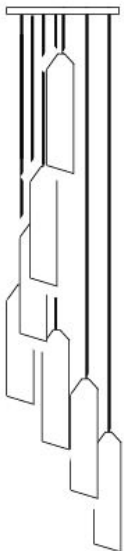

CRYSTAL

- Materials:** Hand Blown Glass, shiny
- Size:** 12" H x 3.25" D
- Cord Length:** 8 feet (standard), field adjustable
- Socket:** E-26 Medium Base (120V)
- Bulb Type:** 6in Tubular Type T10 (recommended) 60 Watts Max Incandescent or 2 Watts, LED Retrofit
- Listing:** UL/cUL Dry location
- Cord Set:** Silver cloth cord with brushed nickel canopy
Black cloth cord with black metal canopy
Gold cloth cord with brushed brass canopy
- Pendant Canopy:** 5"D Round or 5" x 5" Square

Chandelier Canopy Options

- Powder Coated Black or White Finish:**
- Rectangle (3) pendant chandelier, 24"L X 5"W
 - Rectangle (5) pendant chandelier, 43"L X 5"W
 - Square (3) pendant chandelier, 12"L X 12"W
 - Square (5) pendant chandelier, 12"L X 12"W
 - Square (7) pendant chandelier, 14"L X 14"W
 - Square (14) pendant chandelier, 27"L X 27"W
 - Round (3) pendant chandelier, 12"D
 - Round (5) pendant chandelier, 14"D
 - Round (7) pendant chandelier, 16"D
 - Round (14) pendant chandelier, 27"D

BLACK CANOPY WHITE CANOPY BLACK CANOPY

SKU: 1SQ or 1R
Single Pendant

SKU: 3RT
Triplet — Rectangle

SKU: 3R or 3SQ
Triplet — Round or Square

SKU: 5RT
Five — Rectangle (Long)

SKU: 5R or 5SQ
Five — Round or Square

SKU: 7RW or 7SQW
Seven — Round or Square (Waterfall)

SKU: 7RC or 7SQC
Seven — Round or Square (Cascade)

SKU: 14R or 14SQ
Fourteen — Round or Square

SKU of above pictured:
CRYSTAL-WH-06-SQ3

SKU Example

CRYSTAL-	AUR -	01 -	R3 -
product	glass	cord	canopy
name	colour	set	style