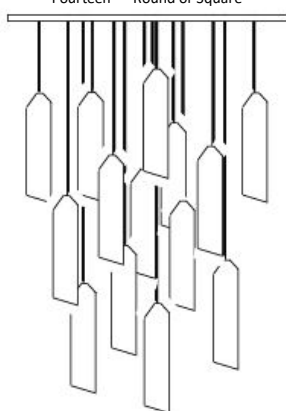

CRYSTAL

- Materials:** Hand Blown Glass, shiny
- Size:** 12" H x 3.25" D
- Cord Length:** 8 feet (standard), field adjustable
- Socket:** E-26 Medium Base (120V)
- Bulb Type:** 6in Tubular Type T10 (recommended) 60 Watts Max Incandescent or 2 Watts, LED Retrofit
- Listing:** UL/cUL Dry location
- Cord Set:** Silver cloth cord with brushed nickel canopy
Black cloth cord with black metal canopy
Gold cloth cord with brushed brass canopy
- Pendant Canopy:** 5"D Round or 5" x 5" Square

White - WH

pendant cloth cord set

SKU Example

CRYSTAL-	AUR -	01 -	R3 -
product	glass	cord	canopy
name	colour	set	style

CRYSTAL

chandelier canopy style

chandelier cord set

*custom canopy finishes & colours available, Additional fees may apply

BLACK CANOPY WHITE CANOPY BLACK CANOPY

SKU: 1SQ or 1R
Single Pendant

SKU: 3RT
Triplet — Rectangle

SKU: 3R or 3SQ
Triplet — Round or Square

SKU: 5RT
Five — Rectangle (Long)

SKU: 5R or 5SQ
Five — Round or Square

SKU: 7RW or 7SQW
Seven — Round or Square (Waterfall)

SKU: 7RC or 7SQC
Seven — Round or Square (Cascade)

SKU: 14R or 14SQ
Fourteen — Round or Square

SKU of above pictured:
CRYSTAL-WH-06-SQ3

SKU Example

CRYSTAL-	AUR -	01 -	R3 -
product	glass	cord	canopy
name	colour	set	style