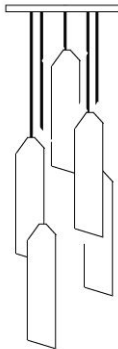

CRYSTAL

- Materials:** Hand Blown Glass, shiny
- Size:** 12" H x 3.25" D
- Cord Length:** 8 feet (standard), field adjustable
- Socket:** E-26 Medium Base (120V)
- Bulb Type:** 6in Tubular Type T10 (recommended) 60 Watts Max Incandescent or 2 Watts, LED Retrofit
- Listing:** UL/cUL Dry location
- Cord Set:** Silver cloth cord with brushed nickel canopy
Black cloth cord with black metal canopy
Gold cloth cord with brushed brass canopy
- Pendant Canopy:** 5"D Round or 5" x 5" Square

Chandelier Canopy Options

- Powder Coated Black or White Finish:**
- Rectangle (3) pendant chandelier, 24"L X 5"W
 - Rectangle (5) pendant chandelier, 43"L X 5"W
 - Square (3) pendant chandelier, 12"L X 12"W
 - Square (5) pendant chandelier, 12"L X 12"W
 - Square (7) pendant chandelier, 14"L X 14"W
 - Square (14) pendant chandelier, 27"L X 27"W
 - Round (3) pendant chandelier, 12"D
 - Round (5) pendant chandelier, 14"D
 - Round (7) pendant chandelier, 16"D
 - Round (14) pendant chandelier, 27"D

BLACK CANOPY WHITE CANOPY BLACK CANOPY

SKU: 1SQ or 1R
Single Pendant

SKU: 3RT
Triplet — Rectangle

SKU: 3R or 3SQ
Triplet — Round or Square

SKU: 5RT
Five — Rectangle (Long)

SKU: 5R or 5SQ
Five — Round or Square

SKU: 7RW or 7SQW
Seven — Round or Square (Waterfall)

SKU: 7RC or 7SQC
Seven — Round or Square (Cascade)

SKU: 14R or 14SQ
Fourteen — Round or Square

SKU of above pictured:
CRYSTAL-WH-06-SQ3

SKU Example

CRYSTAL-	AUR -	01 -	R3 -
product	glass	cord	canopy
name	colour	set	style