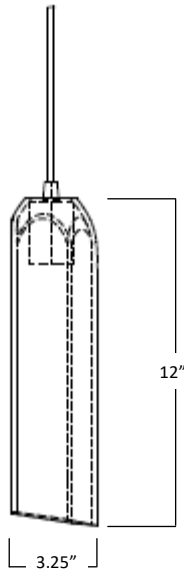

CRYSTAL

CRYSTAL

Crystal pendants are designed with a crisp, faceted design, with the bottom edges cut on a bias to reflect the essence of the shape of natural crystals. The pendants are textured with a mottled, reflective texture that sparkles in the light.

CRYSTAL

- Materials:** Hand Blown Glass, shiny
- Size:** 12" H x 3.25" D
- Cord Length:** 8 feet (standard), field adjustable
- Socket:** E-26 Medium Base (120V)
- Bulb Type:** 6in Tubular Type T10 (recommended) 60 Watts Max Incandescent or 2 Watts, LED Retrofit
- Listing:** UL/cUL Dry location
- Cord Set:** Silver cloth cord with brushed nickel canopy
Black cloth cord with black metal canopy
Gold cloth cord with brushed brass canopy
- Pendant Canopy:** 5"D Round or 5" x 5" Square

Chandelier Canopy Options

- Powder Coated Black or White Finish:**
- Rectangle (3) pendant chandelier, 24"L X 5"W
 - Rectangle (5) pendant chandelier, 43"L X 5"W
 - Square (3) pendant chandelier, 12"L X 12"W
 - Square (5) pendant chandelier, 12"L X 12"W
 - Square (7) pendant chandelier, 14"L X 14"W
 - Square (14) pendant chandelier, 27"L X 27"W
 - Round (3) pendant chandelier, 12"D
 - Round (5) pendant chandelier, 14"D
 - Round (7) pendant chandelier, 16"D
 - Round (14) pendant chandelier, 27"D

SKU: 7RW or 7SQW
Seven — Round or Square (Waterfall)

SKU: 7RC or 7SQC
Seven — Round or Square (Cascade)

SKU: 14R or 14SQ
Fourteen — Round or Square

SKU of above pictured:
CRYSTAL-WH-06-SQ3

SKU Example

CRYSTAL-	AUR -	01 -	R3 -
product	glass	cord	canopy
name	colour	set	style