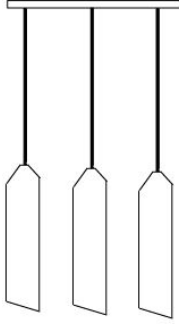

CRYSTAL

- Materials:** Hand Blown Glass, shiny
- Size:** 12" H x 3.25" D
- Cord Length:** 8 feet (standard), field adjustable
- Socket:** E-26 Medium Base (120V)
- Bulb Type:** 6in Tubular Type T10 (recommended) 60 Watts Max Incandescent or 2 Watts, LED Retrofit
- Listing:** UL/cUL Dry location
- Cord Set:** Silver cloth cord with brushed nickel canopy
Black cloth cord with black metal canopy
Gold cloth cord with brushed brass canopy
- Pendant Canopy:** 5"D Round or 5" x 5" Square

Chandelier Canopy Options

- Powder Coated Black or White Finish:**
- Rectangle (3) pendant chandelier, 24"L X 5"W
 - Rectangle (5) pendant chandelier, 43"L X 5"W
 - Square (3) pendant chandelier, 12"L X 12"W
 - Square (5) pendant chandelier, 12"L X 12"W
 - Square (7) pendant chandelier, 14"L X 14"W
 - Square (14) pendant chandelier, 27"L X 27"W
 - Round (3) pendant chandelier, 12"D
 - Round (5) pendant chandelier, 14"D
 - Round (7) pendant chandelier, 16"D
 - Round (14) pendant chandelier, 27"D

White - WH

pendant cloth cord set

SKU Example

CRYSTAL-	AUR -	01 -	R3 -
product	glass	cord	canopy
name	colour	set	style

CRYSTAL

chandelier canopy style

chandelier cord set

*custom canopy finishes & colours available, Additional fees may apply

BLACK CANOPY WHITE CANOPY BLACK CANOPY

SKU: 1SQ or 1R
Single Pendant

SKU: 3RT
Triplet — Rectangle

SKU: 3R or 3SQ
Triplet — Round or Square

SKU: 5RT
Five — Rectangle (Long)

SKU: 5R or 5SQ
Five — Round or Square