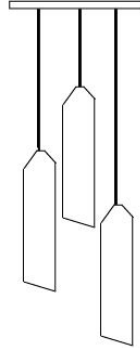

CRYSTAL

- Materials:** Hand Blown Glass, shiny
- Size:** 12" H x 3.25" D
- Cord Length:** 8 feet (standard), field adjustable
- Socket:** E-26 Medium Base (120V)
- Bulb Type:** 6in Tubular Type T10 (recommended) 60 Watts Max Incandescent or 2 Watts, LED Retrofit
- Listing:** UL/cUL Dry location
- Cord Set:** Silver cloth cord with brushed nickel canopy
Black cloth cord with black metal canopy
Gold cloth cord with brushed brass canopy
- Pendant Canopy:** 5"D Round or 5" x 5" Square

Chandelier Canopy Options

- Powder Coated Black or White Finish:**
- Rectangle (3) pendant chandelier, 24"L X 5"W
 - Rectangle (5) pendant chandelier, 43"L X 5"W
 - Square (3) pendant chandelier, 12"L X 12"W
 - Square (5) pendant chandelier, 12"L X 12"W
 - Square (7) pendant chandelier, 14"L X 14"W
 - Square (14) pendant chandelier, 27"L X 27"W
 - Round (3) pendant chandelier, 12"D
 - Round (5) pendant chandelier, 14"D
 - Round (7) pendant chandelier, 16"D
 - Round (14) pendant chandelier, 27"D

BLACK CANOPY WHITE CANOPY BLACK CANOPY

SKU: 1SQ or 1R
Single Pendant

SKU: 3RT
Triplet — Rectangle

SKU: 3R or 3SQ
Triplet — Round or Square

SKU: 5RT
Five — Rectangle (Long)

SKU: 5R or 5SQ
Five — Round or Square

SKU: 7RW or 7SQW
Seven — Round or Square (Waterfall)

SKU: 7RC or 7SQC
Seven — Round or Square (Cascade)

SKU: 14R or 14SQ
Fourteen — Round or Square

SKU of above pictured:
CRYSTAL-WH-06-SQ3

SKU Example

CRYSTAL-	AUR -	01 -	R3 -
product	glass	cord	canopy
name	colour	set	style