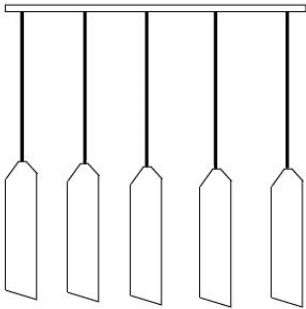

CRYSTAL

- Materials:** Hand Blown Glass, shiny
- Size:** 12" H x 3.25" D
- Cord Length:** 8 feet (standard), field adjustable
- Socket:** E-26 Medium Base (120V)
- Bulb Type:** 6in Tubular Type T10 (recommended) 60 Watts Max Incandescent or 2 Watts, LED Retrofit
- Listing:** UL/cUL Dry location
- Cord Set:** Silver cloth cord with brushed nickel canopy
Black cloth cord with black metal canopy
Gold cloth cord with brushed brass canopy
- Pendant Canopy:** 5"D Round or 5" x 5" Square

BLACK CANOPY WHITE CANOPY BLACK CANOPY

SKU: 1SQ or 1R
Single Pendant

SKU: 3RT
Triplet — Rectangle

SKU: 3R or 3SQ
Triplet — Round or Square

SKU: 5RT
Five — Rectangle (Long)

SKU: 5R or 5SQ
Five — Round or Square

SKU: 7RW or 7SQW
Seven — Round or Square (Waterfall)

SKU: 7RC or 7SQC
Seven — Round or Square (Cascade)

SKU: 14R or 14SQ
Fourteen — Round or Square

SKU of above pictured:
CRYSTAL-WH-06-SQ3

SKU Example

CRYSTAL-	AUR -	01 -	R3 -
product	glass	cord	canopy
name	colour	set	style