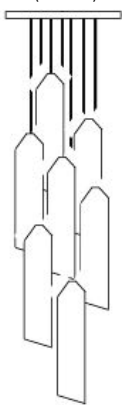

CRYSTAL

- Materials:** Hand Blown Glass, shiny
- Size:** 12" H x 3.25" D
- Cord Length:** 8 feet (standard), field adjustable
- Socket:** E-26 Medium Base (120V)
- Bulb Type:** 6in Tubular Type T10 (recommended) 60 Watts Max Incandescent or 2 Watts, LED Retrofit
- Listing:** UL/cUL Dry location
- Cord Set:** Silver cloth cord with brushed nickel canopy
Black cloth cord with black metal canopy
Gold cloth cord with brushed brass canopy
- Pendant Canopy:** 5"D Round or 5" x 5" Square

Chandelier Canopy Options

- Powder Coated Black or White Finish:**
- Rectangle (3) pendant chandelier, 24"L X 5"W
 - Rectangle (5) pendant chandelier, 43"L X 5"W
 - Square (3) pendant chandelier, 12"L X 12"W
 - Square (5) pendant chandelier, 12"L X 12"W
 - Square (7) pendant chandelier, 14"L X 14"W
 - Square (14) pendant chandelier, 27"L X 27"W
 - Round (3) pendant chandelier, 12"D
 - Round (5) pendant chandelier, 14"D
 - Round (7) pendant chandelier, 16"D
 - Round (14) pendant chandelier, 27"D

BLACK CANOPY WHITE CANOPY BLACK CANOPY

SKU: 1SQ or 1R
Single Pendant

SKU: 3RT
Triplet — Rectangle

SKU: 3R or 3SQ
Triplet — Round or Square

SKU: 5RT
Five — Rectangle (Long)

SKU: 5R or 5SQ
Five — Round or Square

SKU: 7RW or 7SQW
Seven — Round or Square (Waterfall)

SKU: 7RC or 7SQC
Seven — Round or Square (Cascade)

SKU: 14R or 14SQ
Fourteen — Round or Square

SKU of above pictured:
CRYSTAL-WH-06-SQ3

SKU Example

CRYSTAL-	AUR -	01 -	R3 -
product	glass	cord	canopy
name	colour	set	style