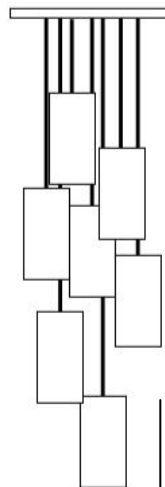

DOMO

CYLINDER-D

DOMO Cylinder

DOMO—from the Japanese word for thank you, Domo Cylinder is beauty in simplicity.

The Domo series is available in a range of hand blown glass colours and finishes.

- Materials:** Hand Blown Glass, shiny
- Size:** 10"H x 4.75"D
- Cord Length:** 8 feet (standard), field adjustable
Custom lengths available on request
- Socket:** E-26 Medium Base (120V)
- Bulb Type:** 6in Tubular Type T10
(recommended) 60 Watts Max Incandescent
or 2 Watts, LED Retrofit
- Listing:** UL/cUL Dry location
- Cord Set:** Black Plastic Cord with Black Canopy
White Plastic Cord with White Canopy
- Pendant Canopy:** 5"D Round or 5" x 5" Square

Chandelier Canopy Options

Powder Coated Black or White Finish:

- Rectangle (3) pendant chandelier, 24"L X 5"W
- Rectangle (5) pendant chandelier, 43"L X 5"W
- Square (3) pendant chandelier, 12"L X 12"W
- Square (5) pendant chandelier, 12"L X 12"W
- Square (7) pendant chandelier, 14"L X 14"W
- Square (14) pendant chandelier, 27"L X 27"W
- Round (3) pendant chandelier, 12"D
- Round (5) pendant chandelier, 14"D
- Round (7) pendant chandelier, 16"D
- Round (14) pendant chandelier, 27"D

SKU: 3RT
Triplet — Rectangle

SKU: 5RT
Five — Rectangle (Long)

chandelier
canopy
style

chandelier
cord set

PVC Black—07

BLACK
CANOPY

PVC White - 08

WHITE
CANOPY

*custom canopy finishes
& colours available,
Additional fees may apply

SKU: 7RW or 7SQW
Seven — Round or Square
(Waterfall)

SKU: 7RC or 7SQC
Seven — Round or Square
(Cascade)

SKU: 5R or 5SQ
Five — Round or Square