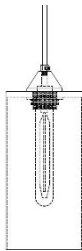

Chandelier Canopy Options

Powder Coated Black or White Finish:

- Rectangle (3) pendant chandelier, 24"L X 5"W
- Rectangle (5) pendant chandelier, 43"L X 5"W
- Square (3) pendant chandelier, 12"L X 12"W
- Square (5) pendant chandelier, 12"L X 12"W
- Square (7) pendant chandelier, 14"L X 14"W
- Square (14) pendant chandelier, 27"L X 27"W
- Round (3) pendant chandelier, 12"D
- Round (5) pendant chandelier, 14"D
- Round (7) pendant chandelier, 16"D
- Round (14) pendant chandelier, 27"D

**custom canopy finishes and configurations available

SKU CODE: DOMOC

pendant
glass
colour