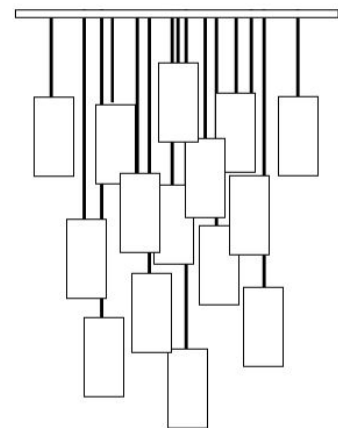

DOMO

CYLINDER-D

DOMO Cylinder

DOMO—from the Japanese word for thank you, Domo Cylinder is beauty in simplicity.

The Domo series is available in a range of hand blown glass colours and finishes.

- Materials:** Hand Blown Glass, shiny
- Size:** 10"H x 4.75"D
- Cord Length:** 8 feet (standard), field adjustable
Custom lengths available on request
- Socket:** E-26 Medium Base (120V)
- Bulb Type:** 6in Tubular Type T10
(recommended) 60 Watts Max Incandescent
or 2 Watts, LED Retrofit
- Listing:** UL/cUL Dry location
- Cord Set:** Black Plastic Cord with Black Canopy
White Plastic Cord with White Canopy
- Pendant Canopy:** 5"D Round or 5" x 5" Square

SKU: 3RT
Triplet — Rectangle

SKU: 5RT
Five — Rectangle (Long)

chandelier
canopy
style

chandelier
cord set

PVC Black—07

BLACK
CANOPY

PVC White - 08

WHITE
CANOPY

*custom canopy finishes
& colours available,
Additional fees may apply

SKU: 7RW or 7SQW
Seven — Round or Square
(Waterfall)

SKU: 7RC or 7SQC
Seven — Round or Square
(Cascade)

SKU: 5R or 5SQ
Five — Round or Square

SKU: 3R or 3SQ
Triplet — Round or Square

SKU: 14R or 14SQ
Fourteen — Round or Square

SKU Example

DOMOC -	AUR -	01 -	R3 -
product	glass	cord	canopy
name	colour	set	style