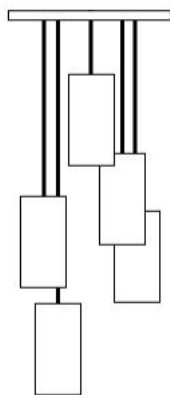

DOMO

CYLINDER-D

DOMO Cylinder

DOMO—from the Japanese word for thank you, Domo Cylinder is beauty in simplicity.

The Domo series is available in a range of hand blown glass colours and finishes.

- Materials:** Hand Blown Glass, shiny
- Size:** 10"H x 4.75"D
- Cord Length:** 8 feet (standard), field adjustable
Custom lengths available on request
- Socket:** E-26 Medium Base (120V)
- Bulb Type:** 6in Tubular Type T10
(recommended) 60 Watts Max Incandescent
or 2 Watts, LED Retrofit
- Listing:** UL/cUL Dry location
- Cord Set:** Black Plastic Cord with Black Canopy
White Plastic Cord with White Canopy
- Pendant Canopy:** 5"D Round or 5" x 5" Square

Chandelier Canopy Options

Powder Coated Black or White Finish:

- Rectangle (3) pendant chandelier, 24"L X 5"W
- Rectangle (5) pendant chandelier, 43"L X 5"W
- Square (3) pendant chandelier, 12"L X 12"W
- Square (5) pendant chandelier, 12"L X 12"W
- Square (7) pendant chandelier, 14"L X 14"W
- Square (14) pendant chandelier, 27"L X 27"W
- Round (3) pendant chandelier, 12"D
- Round (5) pendant chandelier, 14"D
- Round (7) pendant chandelier, 16"D
- Round (14) pendant chandelier, 27"D

*custom canopy finishes
& colours available,
Additional fees may apply

SKU: 7RW or 7SQW
Seven — Round or Square
(Waterfall)

SKU: 7RC or 7SQC
Seven — Round or Square
(Cascade)

SKU: 5R or 5SQ
Five — Round or Square

SKU: 3R or 3SQ
Triplet — Round or Square

SKU: 14R or 14SQ
Fourteen — Round or Square

SKU Example

DOMOC -	AUR -	01 -	R3 -
product	glass	cord	canopy
name	colour	set	style