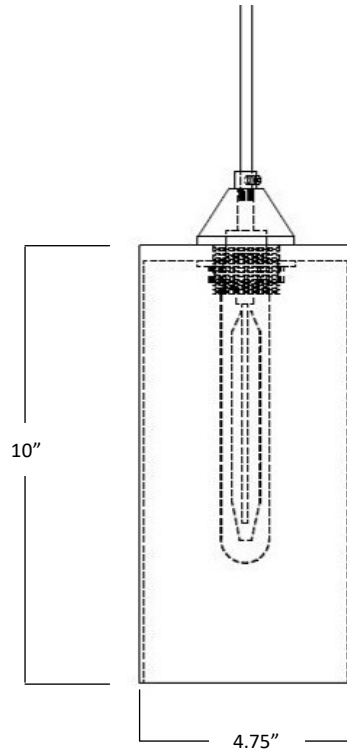

DOMO

CYLINDER-D

DOMO Cylinder

DOMO—from the Japanese word for thank you, Domo Cylinder is beauty in simplicity.

The Domo series is available in a range of hand blown glass colours and finishes.

- Materials:** Hand Blown Glass, shiny
- Size:** 10"H x 4.75"D
- Cord Length:** 8 feet (standard), field adjustable
Custom lengths available on request
- Socket:** E-26 Medium Base (120V)
- Bulb Type:** 6in Tubular Type T10
(recommended) 60 Watts Max Incandescent
or 2 Watts, LED Retrofit
- Listing:** UL/cUL Dry location
- Cord Set:** Black Plastic Cord with Black Canopy
White Plastic Cord with White Canopy
- Pendant Canopy:** 5"D Round or 5" x 5" Square

Chandelier Canopy Options

Powder Coated Black or White Finish:

- Rectangle (3) pendant chandelier, 24"L X 5"W
- Rectangle (5) pendant chandelier, 43"L X 5"W
- Square (3) pendant chandelier, 12"L X 12"W
- Square (5) pendant chandelier, 12"L X 12"W
- Square (7) pendant chandelier, 14"L X 14"W
- Square (14) pendant chandelier, 27"L X 27"W
- Round (3) pendant chandelier, 12"D
- Round (5) pendant chandelier, 14"D
- Round (7) pendant chandelier, 16"D
- Round (14) pendant chandelier, 27"D

SKU: 3R or 3SQ
Triplet — Round or Square

SKU: 14R or 14SQ
Fourteen — Round or Square

SKU Example

DOMOC -	AUR -	01 -	R3 -
product	glass	cord	canopy
name	colour	set	style