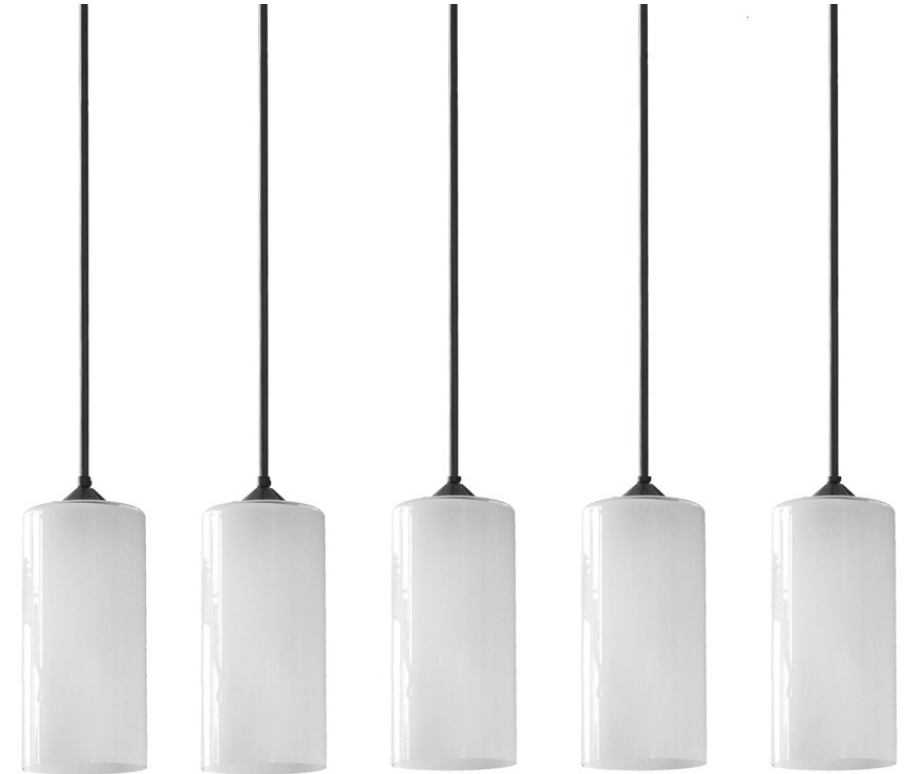

DOMO

CYLINDER-D

DOMO Cylinder

DOMO—from the Japanese word for thank you, Domo Cylinder is beauty in simplicity.

The Domo series is available in a range of hand blown glass colours and finishes.

- Materials:** Hand Blown Glass, shiny
- Size:** 10"H x 4.75"D
- Cord Length:** 8 feet (standard), field adjustable
Custom lengths available on request
- Socket:** E-26 Medium Base (120V)
- Bulb Type:** 6in Tubular Type T10
(recommended) 60 Watts Max Incandescent
or 2 Watts, LED Retrofit
- Listing:** UL/cUL Dry location
- Cord Set:** Black Plastic Cord with Black Canopy
White Plastic Cord with White Canopy
- Pendant Canopy:** 5"D Round or 5" x 5" Square

****custom canopy finishes and configurations available**

SKU CODE: DOMOC

pendant
glass
colour

Copper Ruby - CR	Ruby - R	Gold Topaz - GT	Smoky Topaz - ST	Jade - J	Cerulean - C
White - WH	Grey - GR	Black - BL	Seeded Clear - SC	<p>Additional colour options available on request</p>	

PVC
pendant
cord set

Black - P01	White - P02
BLACK CANOPY	WHITE CANOPY

SKU Example

DOMOC -	AUR -	01 -	R3 -
product	glass	cord	canopy
name	colour	set	style

SKU of pictured:
DOMOC-WH-04-5RT

SKU: 1SQ or 1R
Single Pendant

SKU: 3RT
Triplet — Rectangle

SKU: 5RT
Five — Rectangle (Long)

chandelier
canopy
style

chandelier
cord set

PVC Black—07

BLACK
CANOPY

PVC White - 08

WHITE
CANOPY