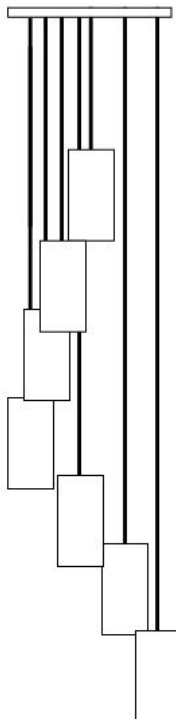

chandelier
canopy
style

chandelier
cord set

PVC Black—07

BLACK
CANOPY

PVC White - 08

WHITE
CANOPY

*custom canopy finishes
& colours available,
Additional fees may apply

SKU: 7RW or 7SQW
Seven — Round or Square
(Waterfall)