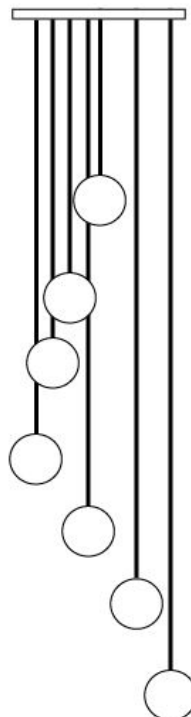

SKU of pictured:
QTY (2) DOMOGL6-WH-04-3R

SKU: 1SQ or 1R
Single Pendant

SKU: 3RT
Triplet — Rectangle

SKU: 5RT
Five — Rectangle (Long)

chandelier
canopy
style

chandelier
cord set

PVC Black—07

BLACK
CANOPY

PVC White - 08

WHITE
CANOPY

*custom canopy finishes
& colours available,
Additional fees may apply

SKU: 7RW or 7SQW
Seven — Round or Square
(Waterfall)

SKU: 7RC or 7SQC
Seven — Round or Square
(Cascade)

SKU: 14R or 14SQ
Fourteen — Round or Square

SKU: 5R or 5SQ
Five — Round or Square

SKU: 3R or 3SQ
Triplet — Round or Square

SKU Example

DOMOGL6 -	AUR -	01 -	R3 -
product	glass	cord	canopy
name	colour	set	style