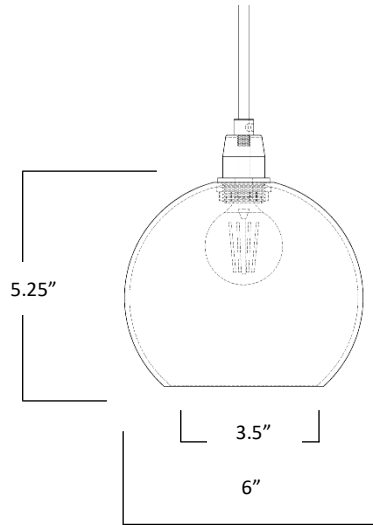

## DOMO GLOBE 06

DOMO—from the Japanese word for thank you, Domo Globe is beauty in simplicity.

The Domo series is available in a range of hand blown glass colours and finishes.

- Materials:** Hand Blown Glass, shiny
- Size:** 5.25"H x 6"D
- Cord Length:** 8 feet (standard), field adjustable  
Custom lengths available on request
- Socket:** E-12 Candelabra Base (120V)
- Bulb Type:** 2in Globe, Type G  
(recommended) 40 Watts Max Incandescent  
or 2-4 Watts, LED Retrofit
- Listing:** UL/cUL Dry location
- Cord Set:** Black Plastic Cord with Black Canopy  
White Plastic Cord with White Canopy
- Pendant Canopy:** 5"D Round or 5"x 5" Square

**Chandelier Canopy Options**

- Powder Coated Black or White Finish:**
- Rectangle (3) pendant chandelier, 24"L X 5"W
  - Rectangle (5) pendant chandelier, 43"L X 5"W
  - Square (3) pendant chandelier, 12"L X 12"W
  - Square (5) pendant chandelier, 12"L X 12"W
  - Square (7) pendant chandelier, 14"L X 14"W
  - Square (14) pendant chandelier, 27"LX 27"W
  - Round (3) pendant chandelier, 12"D
  - Round (5) pendant chandelier, 14"D
  - Round (7) pendant chandelier, 16"D
  - Round (14) pendant chandelier, 27"D

SKU: 1SQ or 1R  
Single Pendant

SKU: 3RT  
Triplet — Rectangle

SKU: 5RT  
Five — Rectangle (Long)

chandelier  
canopy  
style

chandelier  
cord set

PVC Black—07

BLACK  
CANOPY

PVC White - 08

SKU: 5R or 5SQ  
Five — Round or Square

SKU: 3R or 3SQ  
Triplet — Round or Square