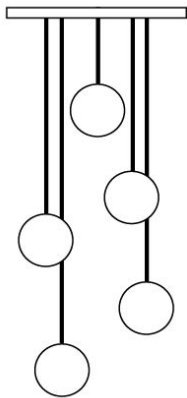

## DOMO GLOBE 06

DOMO—from the Japanese word for thank you, Domo Globe is beauty in simplicity.

The Domo series is available in a range of hand blown glass colours and finishes.

- Materials:** Hand Blown Glass, shiny
- Size:** 5.25"H x 6"D
- Cord Length:** 8 feet (standard), field adjustable  
Custom lengths available on request
- Socket:** E-12 Candelabra Base (120V)
- Bulb Type:** 2in Globe, Type G  
(recommended) 40 Watts Max Incandescent  
or 2-4 Watts, LED Retrofit
- Listing:** UL/cUL Dry location
- Cord Set:** Black Plastic Cord with Black Canopy  
White Plastic Cord with White Canopy
- Pendant Canopy:** 5"D Round or 5"x 5" Square

SKU: 1SQ or 1R  
Single Pendant

SKU: 3RT  
Triplet — Rectangle

SKU: 5RT  
Five — Rectangle (Long)

chandelier  
canopy  
style

chandelier  
cord set

PVC Black—07

BLACK  
CANOPY

PVC White - 08

WHITE  
CANOPY

\*custom canopy finishes  
& colours available,  
Additional fees may apply

SKU: 7RW or 7SQW  
Seven — Round or Square  
(Waterfall)

SKU: 7RC or 7SQC  
Seven — Round or Square  
(Cascade)

SKU: 14R or 14SQ  
Fourteen — Round or Square

SKU: 5R or 5SQ  
Five — Round or Square

SKU: 3R or 3SQ  
Triplet — Round or Square