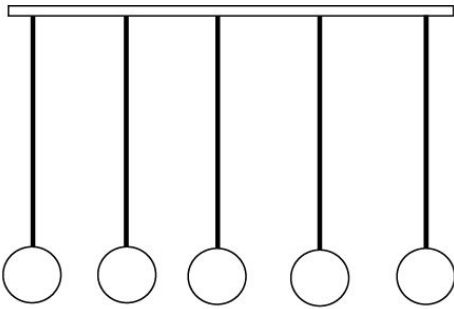

## DOMO GLOBE 06

DOMO—from the Japanese word for thank you, Domo Globe is beauty in simplicity.

The Domo series is available in a range of hand blown glass colours and finishes.

- Materials:** Hand Blown Glass, shiny
- Size:** 5.25"H x 6"D
- Cord Length:** 8 feet (standard), field adjustable  
Custom lengths available on request
- Socket:** E-12 Candelabra Base (120V)
- Bulb Type:** 2in Globe, Type G  
(recommended) 40 Watts Max Incandescent  
or 2-4 Watts, LED Retrofit
- Listing:** UL/cUL Dry location
- Cord Set:** Black Plastic Cord with Black Canopy  
White Plastic Cord with White Canopy
- Pendant Canopy:** 5"D Round or 5"x 5" Square

PVC  
pendant  
cord set

<b>Black - P01</b>	<b>White - P02</b>
<b>BLACK CANOPY</b>	<b>WHITE CANOPY</b>

**SKU Example**

DOMOGL6 -	AUR -	01 -	R3 -
product	glass	cord	canopy
name	colour	set	style

SKU of pictured:  
QTY (2) DOMOGL6-WH-04-3R

SKU: 1SQ or 1R  
Single Pendant

SKU: 3RT  
Triplet — Rectangle

SKU: 5RT  
Five — Rectangle (Long)

chandelier  
canopy  
style

chandelier  
cord set

PVC Black—07

BLACK  
CANOPY

PVC White - 08