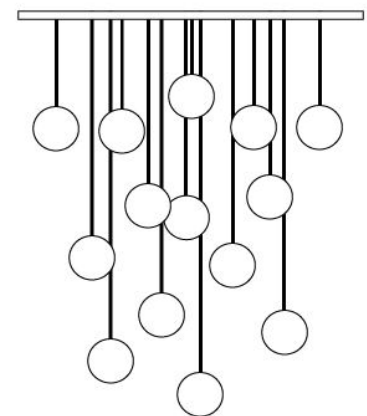

## DOMO GLOBE 06

DOMO—from the Japanese word for thank you, Domo Globe is beauty in simplicity.

The Domo series is available in a range of hand blown glass colours and finishes.

- Materials:** Hand Blown Glass, shiny
- Size:** 5.25"H x 6"D
- Cord Length:** 8 feet (standard), field adjustable  
Custom lengths available on request
- Socket:** E-12 Candelabra Base (120V)
- Bulb Type:** 2in Globe, Type G  
(recommended) 40 Watts Max Incandescent  
or 2-4 Watts, LED Retrofit
- Listing:** UL/cUL Dry location
- Cord Set:** Black Plastic Cord with Black Canopy  
White Plastic Cord with White Canopy
- Pendant Canopy:** 5"D Round or 5"x 5" Square

SKU: 1SQ or 1R  
Single Pendant

SKU: 3RT  
Triplet — Rectangle

SKU: 5RT  
Five — Rectangle (Long)

chandelier  
canopy  
style

chandelier  
cord set

PVC Black—07

BLACK  
CANOPY

PVC White - 08

WHITE  
CANOPY

\*custom canopy finishes  
& colours available,  
Additional fees may apply

SKU: 7RW or 7SQW  
Seven — Round or Square  
(Waterfall)

SKU: 7RC or 7SQC  
Seven — Round or Square  
(Cascade)

SKU: 14R or 14SQ  
Fourteen — Round or Square

SKU: 5R or 5SQ  
Five — Round or Square

SKU: 3R or 3SQ  
Triplet — Round or Square