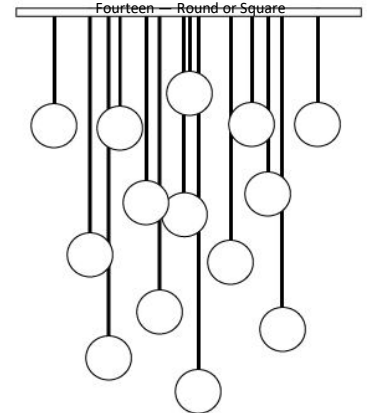

SKU: 14R or 14SQ
Fourteen — Round or Square