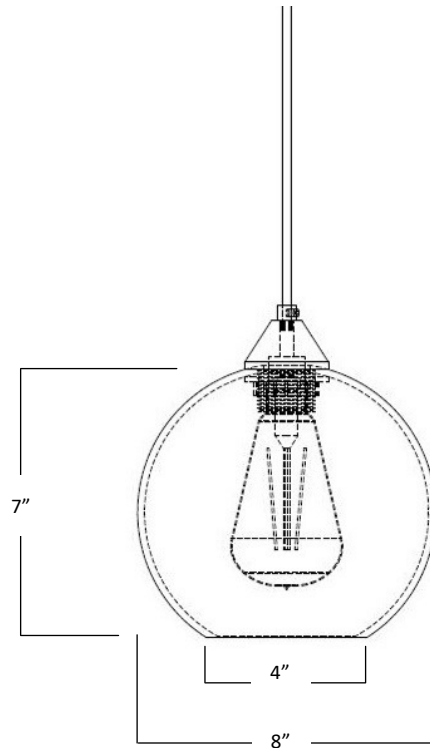

DOMO

GLOBE 08-D

DOMO GLOBE 08

DOMO—from the Japanese word for thank you, Domo Globe is beauty in simplicity.

The Domo series is available in a range of hand blown glass colours and finishes.

- Materials:** Hand Blown Glass, shiny
- Size:** 7"H x 8"D
- Cord Length:** 8 feet (standard), field adjustable
Custom lengths available on request
- Socket:** E-26 Medium Base (120V)
- Bulb Type:** 5.125in Type ST18
(recommended) 60 Watts Max Incandescent
or 2 Watts, LED Retrofit
- Listing:** UL/cUL Dry location
- Cord Set:** Black Plastic Cord with Black Canopy
White Plastic Cord with White Canopy
- Pendant Canopy:** 5"D Round or 5"x 5" Square

Chandelier Canopy Options

Powder Coated Black or White Finish:

- Rectangle (3) pendant chandelier, 24"L X 5"W
- Rectangle (5) pendant chandelier, 43"L X 5"W
- Square (3) pendant chandelier, 12"L X 12"W
- Square (5) pendant chandelier, 12"L X 12"W
- Square (7) pendant chandelier, 14"L X 14"W
- Square (14) pendant chandelier, 27"L X 27"W
- Round (3) pendant chandelier, 12"D
- Round (5) pendant chandelier, 14"D
- Round (7) pendant chandelier, 16"D
- Round (14) pendant chandelier, 27"D

PVC
pendant
cord set

Black - P01	White - P02
BLACK CANOPY	WHITE CANOPY

SKU Example

DOMOGL8 -	AUR -	01 -	R3 -
product	glass	cord	canopy
name	colour	set	style

SKU of pictured:
DOMOGL8-WH-04-3RT

SKU: 1SQ or 1R
Single Pendant

SKU: 3RT
Triplet — Rectangle

SKU: 5RT
Five — Rectangle (Long)

SKU: 7RW or 7SQW
Seven — Round or Square
(Waterfall)

SKU: 3R or 3SQ
Triplet — Round or Square

SKU: 5R or 5SQ
Five — Round or Square

SKU: 7RC or 7SQC
Seven — Round or Square
(Cascade)