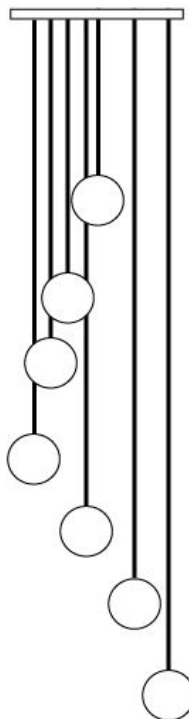

DOMO

GLOBE 08-D

DOMO GLOBE 08

DOMO—from the Japanese word for thank you, Domo Globe is beauty in simplicity.

The Domo series is available in a range of hand blown glass colours and finishes.

- Materials:** Hand Blown Glass, shiny
- Size:** 7"H x 8"D
- Cord Length:** 8 feet (standard), field adjustable
Custom lengths available on request
- Socket:** E-26 Medium Base (120V)
- Bulb Type:** 5.125in Type ST18
(recommended) 60 Watts Max Incandescent
or 2 Watts, LED Retrofit
- Listing:** UL/cUL Dry location
- Cord Set:** Black Plastic Cord with Black Canopy
White Plastic Cord with White Canopy
- Pendant Canopy:** 5"D Round or 5"x 5" Square

Chandelier Canopy Options

Powder Coated Black or White Finish:

- Rectangle (3) pendant chandelier, 24"L X 5"W
- Rectangle (5) pendant chandelier, 43"L X 5"W
- Square (3) pendant chandelier, 12"L X 12"W
- Square (5) pendant chandelier, 12"L X 12"W
- Square (7) pendant chandelier, 14"L X 14"W
- Square (14) pendant chandelier, 27"L X 27"W
- Round (3) pendant chandelier, 12"D
- Round (5) pendant chandelier, 14"D
- Round (7) pendant chandelier, 16"D
- Round (14) pendant chandelier, 27"D

PVC
pendant
cord set

Black - P01	White - P02
BLACK CANOPY	WHITE CANOPY

SKU Example

DOMOGL8 -	AUR -	01 -	R3 -
product	glass	cord	canopy
name	colour	set	style

SKU of pictured:
DOMOGL8-WH-04-3RT

SKU: 1SQ or 1R
Single Pendant

SKU: 3RT
Triplet — Rectangle

SKU: 5RT
Five — Rectangle (Long)

SKU: 7RW or 7SQW
Seven — Round or Square
(Waterfall)

SKU: 3R or 3SQ
Triplet — Round or Square

SKU: 5R or 5SQ
Five — Round or Square

SKU: 7RC or 7SQC
Seven — Round or Square
(Cascade)