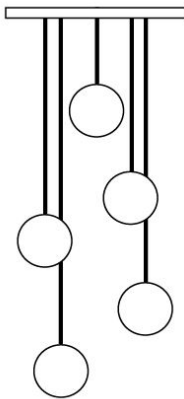

DOMO

GLOBE 08-D

DOMO GLOBE 08

DOMO—from the Japanese word for thank you, Domo Globe is beauty in simplicity.

The Domo series is available in a range of hand blown glass colours and finishes.

- Materials:** Hand Blown Glass, shiny
- Size:** 7"H x 8"D
- Cord Length:** 8 feet (standard), field adjustable
Custom lengths available on request
- Socket:** E-26 Medium Base (120V)
- Bulb Type:** 5.125in Type ST18
(recommended) 60 Watts Max Incandescent
or 2 Watts, LED Retrofit
- Listing:** UL/cUL Dry location
- Cord Set:** Black Plastic Cord with Black Canopy
White Plastic Cord with White Canopy
- Pendant Canopy:** 5"D Round or 5"x 5" Square

Chandelier Canopy Options

Powder Coated Black or White Finish:

- Rectangle (3) pendant chandelier, 24"L X 5"W
- Rectangle (5) pendant chandelier, 43"L X 5"W
- Square (3) pendant chandelier, 12"L X 12"W
- Square (5) pendant chandelier, 12"L X 12"W
- Square (7) pendant chandelier, 14"L X 14"W
- Square (14) pendant chandelier, 27"L X 27"W
- Round (3) pendant chandelier, 12"D
- Round (5) pendant chandelier, 14"D
- Round (7) pendant chandelier, 16"D
- Round (14) pendant chandelier, 27"D

PVC
pendant
cord set

Black - P01	White - P02
BLACK CANOPY	WHITE CANOPY

SKU Example

DOMOGL8 -	AUR -	01 -	R3 -
product	glass	cord	canopy
name	colour	set	style

SKU of pictured:
DOMOGL8-WH-04-3RT

SKU: 1SQ or 1R
Single Pendant

SKU: 3RT
Triplet — Rectangle

SKU: 5RT
Five — Rectangle (Long)

SKU: 7RW or 7SQW
Seven — Round or Square
(Waterfall)

SKU: 3R or 3SQ
Triplet — Round or Square

SKU: 5R or 5SQ
Five — Round or Square

SKU: 7RC or 7SQC
Seven — Round or Square
(Cascade)