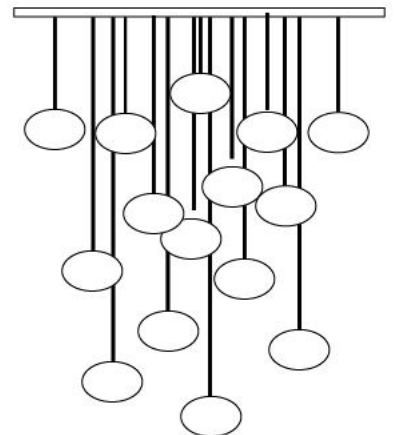

DOMO

OVAL-D

DOMO Oval

DOMO—from the Japanese word for thank you, Domo Oval is beauty in simplicity.

The Domo series is available in a range of hand blown glass colours and finishes.

- Materials:** Hand Blown Glass, shiny
- Size:** 4" H x 6" D
- Cord Length:** 8 feet (standard), field adjustable
Custom lengths available on request
- Socket:** E-12 Candelabra Base (120V)
- Bulb Type:** 2in Globe, Type G
(recommended) 40 Watts Max Incandescent
or 2-4 Watts, LED Retrofit
- Listing:** UL/cUL Dry location
- Cord Set:** Black Plastic Cord with Black Canopy
White Plastic Cord with White Canopy
- Pendant Canopy:** 5"D Round or 5"x 5" Square

BLACK
CANOPY

PVC White - 08

WHITE
CANOPY

*custom canopy finishes
& colours available,
Additional fees may apply

SKU: 1SQ or 1R
Single Pendant

SKU: 3RT
Triplet — Rectangle

SKU: 5RT
Five — Rectangle (Long)

SKU: 7RW or 7SQW
Seven — Round or Square
(Waterfall)

SKU: 7RC or 7SQC
Seven — Round or Square
(Cascade)

SKU of pictured:
DOMOV-WH-04-3R

SKU: 14R or 14SQ
Fourteen — Round or Square

SKU: 5R or 5SQ
Five — Round or Square

SKU: 3R or 3SQ
Triplet — Round or Square