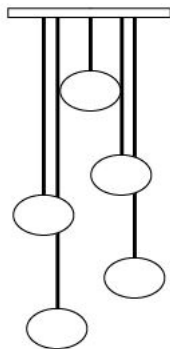

DOMO

OVAL-D

DOMO Oval

DOMO—from the Japanese word for thank you, Domo Oval is beauty in simplicity.

The Domo series is available in a range of hand blown glass colours and finishes.

- Materials:** Hand Blown Glass, shiny
- Size:** 4" H x 6" D
- Cord Length:** 8 feet (standard), field adjustable
Custom lengths available on request
- Socket:** E-12 Candelabra Base (120V)
- Bulb Type:** 2in Globe, Type G
(recommended) 40 Watts Max Incandescent
or 2-4 Watts, LED Retrofit
- Listing:** UL/cUL Dry location
- Cord Set:** Black Plastic Cord with Black Canopy
White Plastic Cord with White Canopy
- Pendant Canopy:** 5"D Round or 5"x 5" Square

BLACK
CANOPY

PVC White - 08

WHITE
CANOPY

*custom canopy finishes
& colours available,
Additional fees may apply

SKU: 1SQ or 1R
Single Pendant

SKU: 3RT
Triplet — Rectangle

SKU: 5RT
Five — Rectangle (Long)

SKU: 7RW or 7SQW
Seven — Round or Square
(Waterfall)

SKU: 7RC or 7SQC
Seven — Round or Square
(Cascade)

SKU of pictured:
DOMOV-WH-04-3R

SKU: 14R or 14SQ
Fourteen — Round or Square

SKU: 5R or 5SQ
Five — Round or Square

SKU: 3R or 3SQ
Triplet — Round or Square

SKU Example

DOMOOV -	AUR -	01 -	R3 -
product name	glass colour	cord set	canopy style