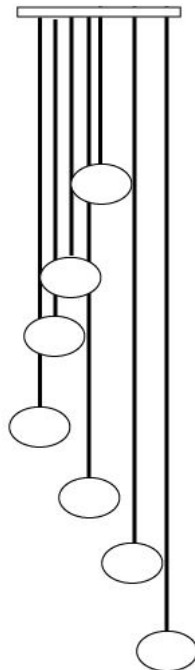

DOMO

OVAL-D

DOMO Oval

DOMO—from the Japanese word for thank you, Domo Oval is beauty in simplicity.

The Domo series is available in a range of hand blown glass colours and finishes.

- Materials:** Hand Blown Glass, shiny
- Size:** 4" H x 6" D
- Cord Length:** 8 feet (standard), field adjustable
Custom lengths available on request
- Socket:** E-12 Candelabra Base (120V)
- Bulb Type:** 2in Globe, Type G
(recommended) 40 Watts Max Incandescent
or 2-4 Watts, LED Retrofit
- Listing:** UL/cUL Dry location
- Cord Set:** Black Plastic Cord with Black Canopy
White Plastic Cord with White Canopy
- Pendant Canopy:** 5"D Round or 5"x 5" Square

Chandelier Canopy Options

- Powder Coated Black or White Finish:**
- Rectangle (3) pendant chandelier, 24"L X 5"W
 - Rectangle (5) pendant chandelier, 43"L X 5"W
 - Square (3) pendant chandelier, 12"L X 12"W
 - Square (5) pendant chandelier, 12"L X 12"W
 - Square (7) pendant chandelier, 14"L X 14"W
 - Square (14) pendant chandelier, 27"L X 27"W
 - Round (3) pendant chandelier, 12"D
 - Round (5) pendant chandelier, 14"D
 - Round (7) pendant chandelier, 16"D
 - Round (14) pendant chandelier, 27"D

BLACK
CANOPY

PVC White - 08

WHITE
CANOPY

*custom canopy finishes
& colours available,
Additional fees may apply

SKU: 1SQ or 1R
Single Pendant

SKU: 3RT
Triplet — Rectangle

SKU: 5RT
Five — Rectangle (Long)

SKU: 7RW or 7SQW
Seven — Round or Square
(Waterfall)

SKU: 7RC or 7SQC
Seven — Round or Square
(Cascade)

SKU of pictured:
DOMOV-WH-04-3R

SKU: 14R or 14SQ
Fourteen — Round or Square

SKU: 5R or 5SQ
Five — Round or Square

SKU: 3R or 3SQ
Triplet — Round or Square