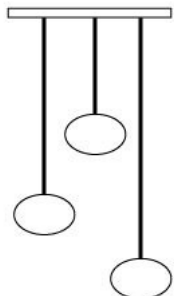

DOMO

OVAL-D

DOMO Oval

DOMO—from the Japanese word for thank you, Domo Oval is beauty in simplicity.

The Domo series is available in a range of hand blown glass colours and finishes.

- Materials:** Hand Blown Glass, shiny
- Size:** 4" H x 6" D
- Cord Length:** 8 feet (standard), field adjustable
Custom lengths available on request
- Socket:** E-12 Candelabra Base (120V)
- Bulb Type:** 2in Globe, Type G
(recommended) 40 Watts Max Incandescent
or 2-4 Watts, LED Retrofit
- Listing:** UL/cUL Dry location
- Cord Set:** Black Plastic Cord with Black Canopy
White Plastic Cord with White Canopy
- Pendant Canopy:** 5"D Round or 5"x 5" Square

BLACK
CANOPY

PVC White - 08

WHITE
CANOPY

*custom canopy finishes
& colours available,
Additional fees may apply

SKU: 1SQ or 1R
Single Pendant

SKU: 3RT
Triplet — Rectangle

SKU: 5RT
Five — Rectangle (Long)

SKU: 7RW or 7SQW
Seven — Round or Square
(Waterfall)

SKU: 7RC or 7SQC
Seven — Round or Square
(Cascade)

SKU of pictured:
DOMOV-WH-04-3R

SKU: 14R or 14SQ
Fourteen — Round or Square

SKU: 5R or 5SQ
Five — Round or Square

SKU: 3R or 3SQ
Triplet — Round or Square