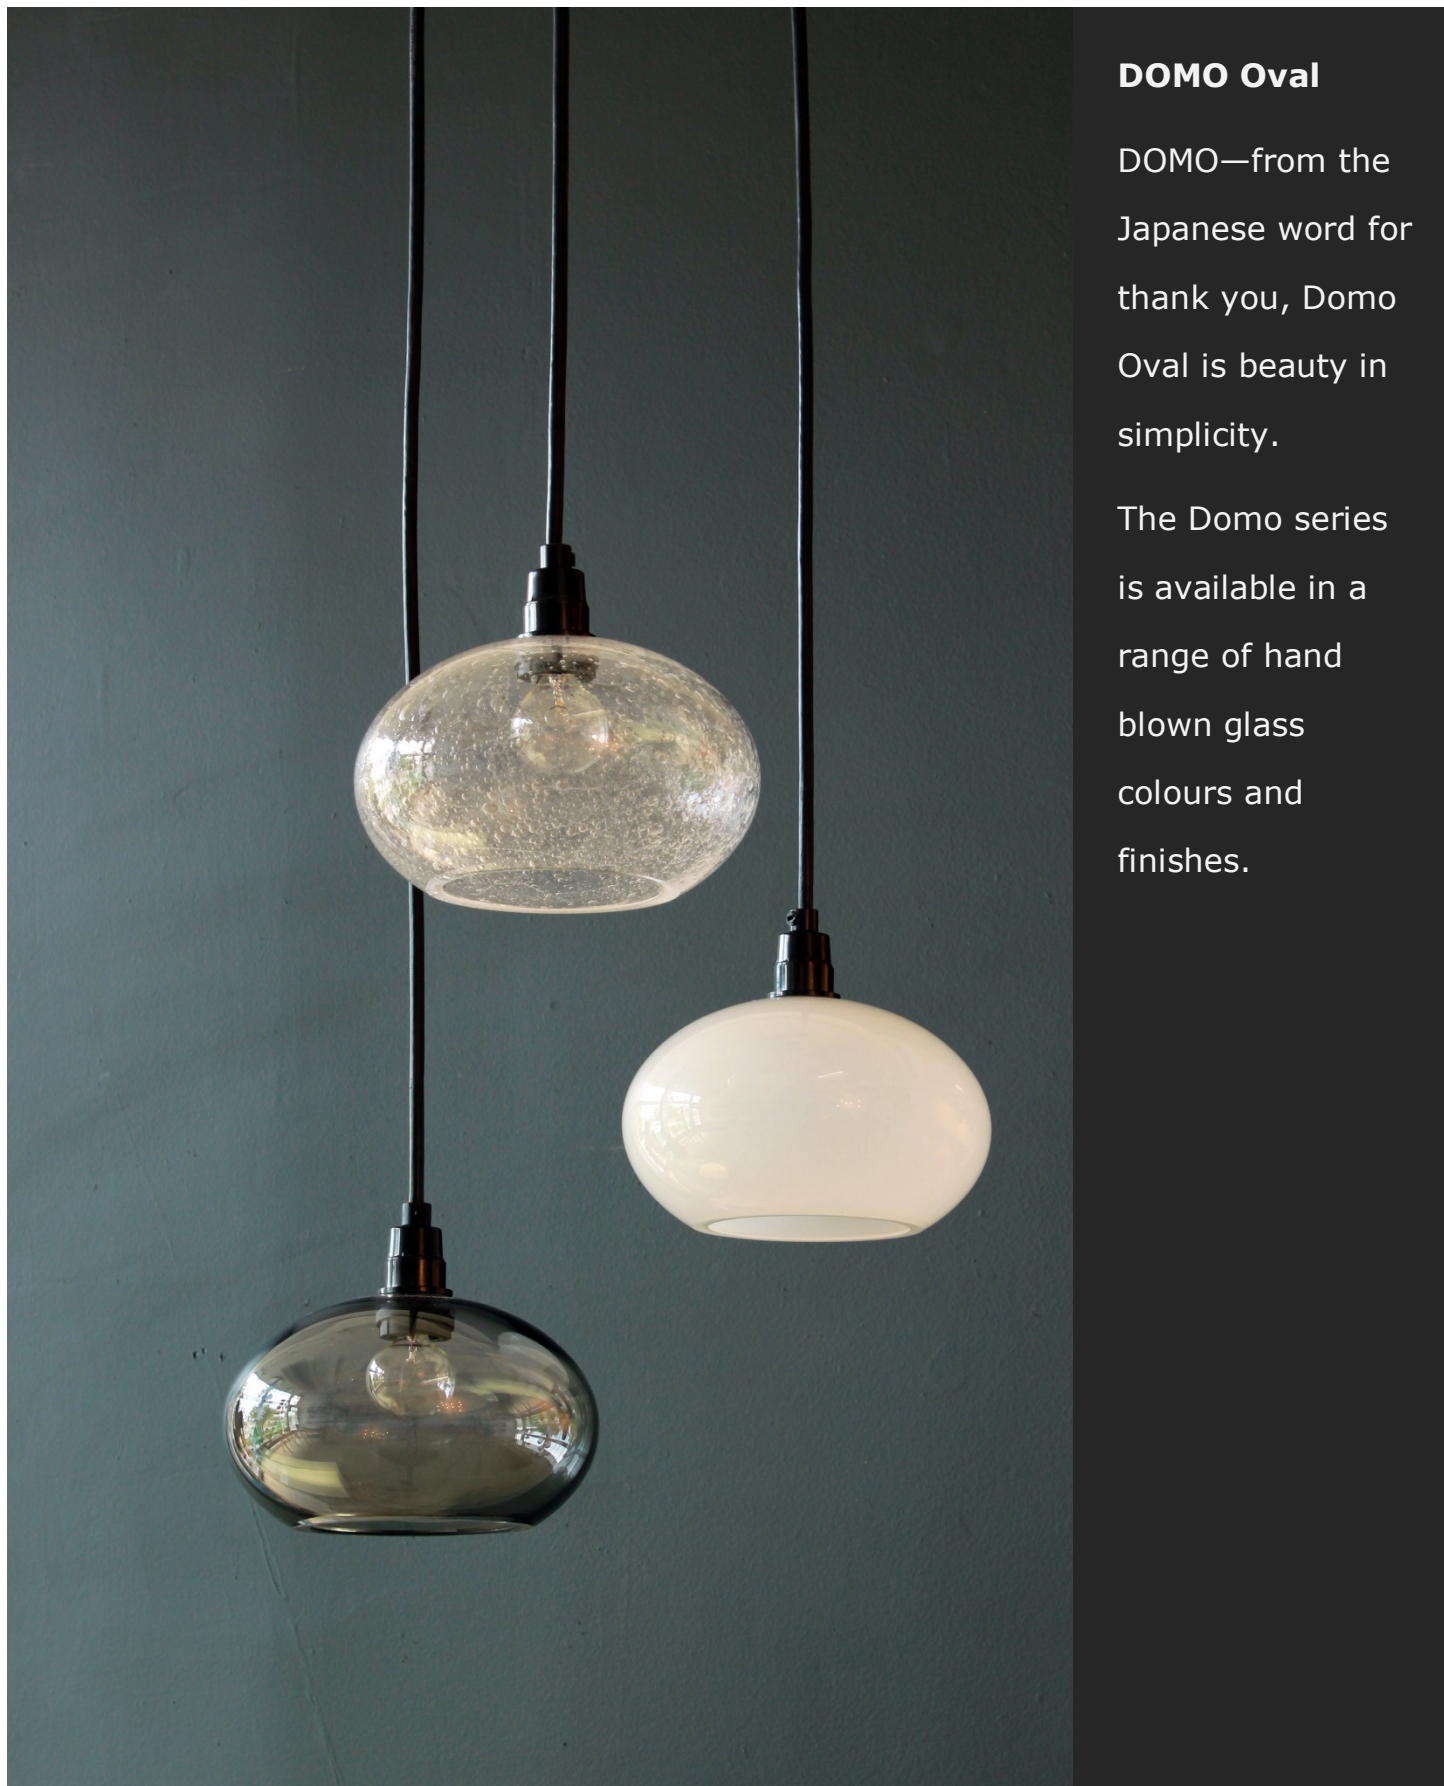

DOMO

OVAL-D

DOMO Oval

DOMO—from the Japanese word for thank you, Domo Oval is beauty in simplicity.

The Domo series is available in a range of hand blown glass colours and finishes.

- Materials:** Hand Blown Glass, shiny
- Size:** 4" H x 6" D
- Cord Length:** 8 feet (standard), field adjustable
Custom lengths available on request
- Socket:** E-12 Candelabra Base (120V)
- Bulb Type:** 2in Globe, Type G
(recommended) 40 Watts Max Incandescent
or 2-4 Watts, LED Retrofit
- Listing:** UL/cUL Dry location
- Cord Set:** Black Plastic Cord with Black Canopy
White Plastic Cord with White Canopy
- Pendant Canopy:** 5"D Round or 5"x 5" Square

Chandelier Canopy Options

- Powder Coated Black or White Finish:**
- Rectangle (3) pendant chandelier, 24"L X 5"W
 - Rectangle (5) pendant chandelier, 43"L X 5"W
 - Square (3) pendant chandelier, 12"L X 12"W
 - Square (5) pendant chandelier, 12"L X 12"W
 - Square (7) pendant chandelier, 14"L X 14"W
 - Square (14) pendant chandelier, 27"L X 27"W
 - Round (3) pendant chandelier, 12"D
 - Round (5) pendant chandelier, 14"D
 - Round (7) pendant chandelier, 16"D
 - Round (14) pendant chandelier, 27"D

****custom canopy finishes and configurations available**

SKU CODE: DOMOOV

pendant
glass
colour

Copper Ruby - CR	Ruby - R	Gold Topaz - GT	Smoky Topaz - ST	Jade - J	Cerulean - C
White - WH	Grey - GR	Black - BL	Seeded Clear - SC	<p>Additional colour options available on request</p>	

SKU: 7RC or 7SQC
Seven — Round or Square
(Cascade)

SKU of pictured:
DOMOV-WH-04-3R

SKU: 14R or 14SQ
Fourteen — Round or Square

SKU: 5R or 5SQ
Five — Round or Square

SKU: 3R or 3SQ
Triplet — Round or Square