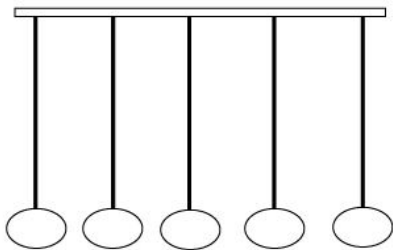

DOMO

OVAL-D

DOMO Oval

DOMO—from the Japanese word for thank you, Domo Oval is beauty in simplicity.

The Domo series is available in a range of hand blown glass colours and finishes.

- Materials:** Hand Blown Glass, shiny
- Size:** 4" H x 6" D
- Cord Length:** 8 feet (standard), field adjustable
Custom lengths available on request
- Socket:** E-12 Candelabra Base (120V)
- Bulb Type:** 2in Globe, Type G
(recommended) 40 Watts Max Incandescent
or 2-4 Watts, LED Retrofit
- Listing:** UL/cUL Dry location
- Cord Set:** Black Plastic Cord with Black Canopy
White Plastic Cord with White Canopy
- Pendant Canopy:** 5"D Round or 5"x 5" Square

BLACK
CANOPY

PVC White - 08

WHITE
CANOPY

*custom canopy finishes
& colours available,
Additional fees may apply

SKU: 1SQ or 1R
Single Pendant

SKU: 3RT
Triplet — Rectangle

SKU: 5RT
Five — Rectangle (Long)

SKU: 7RW or 7SQW
Seven — Round or Square
(Waterfall)

SKU: 7RC or 7SQC
Seven — Round or Square
(Cascade)

SKU of pictured:
DOMOV-WH-04-3R

SKU: 14R or 14SQ
Fourteen — Round or Square

SKU: 5R or 5SQ
Five — Round or Square

SKU: 3R or 3SQ
Triplet — Round or Square