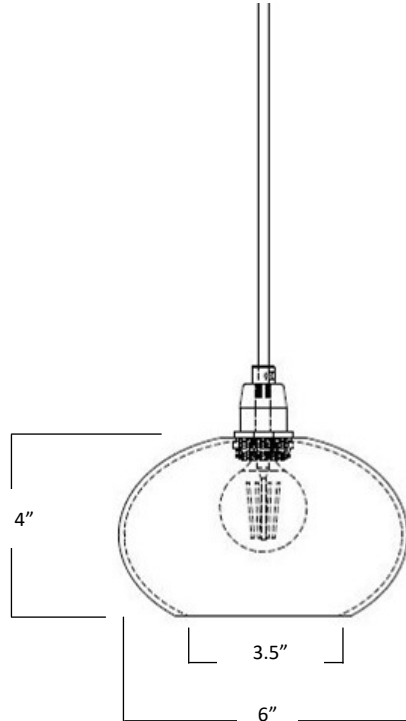

DOMO

OVAL-D

DOMO Oval

DOMO—from the Japanese word for thank you, Domo Oval is beauty in simplicity.

The Domo series is available in a range of hand blown glass colours and finishes.

- Materials:** Hand Blown Glass, shiny
- Size:** 4" H x 6" D
- Cord Length:** 8 feet (standard), field adjustable
Custom lengths available on request
- Socket:** E-12 Candelabra Base (120V)
- Bulb Type:** 2in Globe, Type G
(recommended) 40 Watts Max Incandescent
or 2-4 Watts, LED Retrofit
- Listing:** UL/cUL Dry location
- Cord Set:** Black Plastic Cord with Black Canopy
White Plastic Cord with White Canopy
- Pendant Canopy:** 5"D Round or 5"x 5" Square

Chandelier Canopy Options

- Powder Coated Black or White Finish:**
- Rectangle (3) pendant chandelier, 24"L X 5"W
 - Rectangle (5) pendant chandelier, 43"L X 5"W
 - Square (3) pendant chandelier, 12"L X 12"W
 - Square (5) pendant chandelier, 12"L X 12"W
 - Square (7) pendant chandelier, 14"L X 14"W
 - Square (14) pendant chandelier, 27"L X 27"W
 - Round (3) pendant chandelier, 12"D
 - Round (5) pendant chandelier, 14"D
 - Round (7) pendant chandelier, 16"D
 - Round (14) pendant chandelier, 27"D

SKU: 7RC or 7SQC
Seven — Round or Square
(Cascade)

SKU of pictured:
DOMOV-WH-04-3R

SKU: 14R or 14SQ
Fourteen — Round or Square

SKU: 5R or 5SQ
Five — Round or Square

SKU: 3R or 3SQ
Triplet — Round or Square