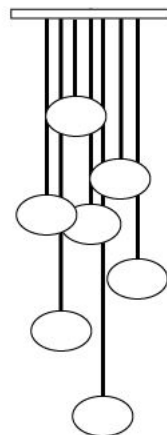

DOMO

OVAL-D

DOMO Oval

DOMO—from the Japanese word for thank you, Domo Oval is beauty in simplicity.

The Domo series is available in a range of hand blown glass colours and finishes.

- Materials:** Hand Blown Glass, shiny
- Size:** 4" H x 6" D
- Cord Length:** 8 feet (standard), field adjustable
Custom lengths available on request
- Socket:** E-12 Candelabra Base (120V)
- Bulb Type:** 2in Globe, Type G
(recommended) 40 Watts Max Incandescent
or 2-4 Watts, LED Retrofit
- Listing:** UL/cUL Dry location
- Cord Set:** Black Plastic Cord with Black Canopy
White Plastic Cord with White Canopy
- Pendant Canopy:** 5"D Round or 5"x 5" Square

Chandelier Canopy Options

- Powder Coated Black or White Finish:**
- Rectangle (3) pendant chandelier, 24"L X 5"W
 - Rectangle (5) pendant chandelier, 43"L X 5"W
 - Square (3) pendant chandelier, 12"L X 12"W
 - Square (5) pendant chandelier, 12"L X 12"W
 - Square (7) pendant chandelier, 14"L X 14"W
 - Square (14) pendant chandelier, 27"L X 27"W
 - Round (3) pendant chandelier, 12"D
 - Round (5) pendant chandelier, 14"D
 - Round (7) pendant chandelier, 16"D
 - Round (14) pendant chandelier, 27"D

BLACK
CANOPY

PVC White - 08

WHITE
CANOPY

*custom canopy finishes
& colours available,
Additional fees may apply

SKU: 1SQ or 1R
Single Pendant

SKU: 3RT
Triplet — Rectangle

SKU: 5RT
Five — Rectangle (Long)

SKU: 7RW or 7SQW
Seven — Round or Square
(Waterfall)

SKU: 7RC or 7SQC
Seven — Round or Square
(Cascade)

SKU of pictured:
DOMOV-WH-04-3R

SKU: 14R or 14SQ
Fourteen — Round or Square

SKU: 5R or 5SQ
Five — Round or Square

SKU: 3R or 3SQ
Triplet — Round or Square