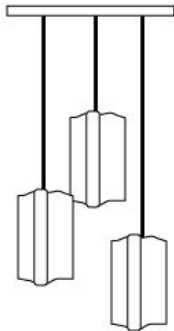

- Materials:** Hand Blown Glass, shiny
- Size:** 13.5"H x 4.75"D
- Cord Length:** 8 feet (standard), field adjustable  
Custom lengths available on request
- Socket:** E-26 Medium Base (120V)
- Bulb Type:** 6in Tubular Type T10  
(recommended) 60 Watts Max Incandescent  
or 2 Watts, LED Retrofit
- Listing:** UL/cUL Dry location
- Cord Set:** Black Plastic Cord with Black Canopy  
White Plastic Cord with White Canopy
- Pendant Canopy:** 5"D Round or 5"x5" Square

## chandelier canopy style

SKU: 3RT  
Triplet — Rectangle

SKU: 7RW or 7SQ  
Seven — Round or Square (Waterfall)

SKU: 5RT  
Five — Rectangle (Long)

SKU: 5R or 5SQ  
Five — Round or Square

SKU: 3R or 3SQ  
Triplet — Round or Square

SKU: 7RC or 7SQ  
Seven — Round or Square (Cascade)

SKU: 14R or 14SQ  
Fourteen — Round or Square