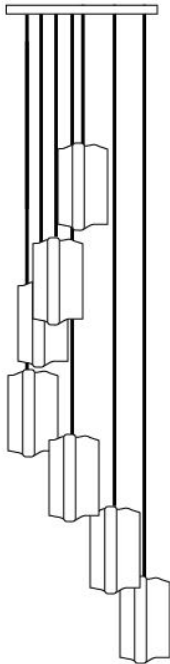

- Materials:** Hand Blown Glass, shiny
- Size:** 13.5"H x 4.75"D
- Cord Length:** 8 feet (standard), field adjustable  
Custom lengths available on request
- Socket:** E-26 Medium Base (120V)
- Bulb Type:** 6in Tubular Type T10  
(recommended) 60 Watts Max Incandescent  
or 2 Watts, LED Retrofit
- Listing:** UL/cUL Dry location
- Cord Set:** Black Plastic Cord with Black Canopy  
White Plastic Cord with White Canopy
- Pendant Canopy:** 5"D Round or 5"x5" Square

**Chandelier Canopy Options**

- Powder Coated Black or White Finish:**
- Rectangle (3) pendant chandelier, 24"L X 5"W
  - Rectangle (5) pendant chandelier, 43"L X 5"W
  - Square (3) pendant chandelier, 12"L X 12"W
  - Square (5) pendant chandelier, 12"L X 12"W
  - Square (7) pendant chandelier, 14"L X 14"W
  - Square (14) pendant chandelier, 27"LX 27"W
  - Round (3) pendant chandelier, 12"D
  - Round (5) pendant chandelier, 14"D
  - Round (7) pendant chandelier, 16"D
  - Round (14) pendant chandelier, 27"D

## chandelier canopy style

SKU: 3RT  
Triplet — Rectangle

SKU: 7RW or 7SQ  
Seven — Round or Square (Waterfall)

SKU: 5RT  
Five — Rectangle (Long)

SKU: 5R or 5SQ  
Five — Round or Square

SKU: 3R or 3SQ  
Triplet — Round or Square

SKU: 7RC or 7SQ  
Seven — Round or Square (Cascade)