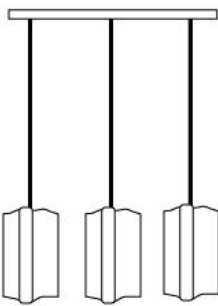

- Materials:** Hand Blown Glass, shiny
- Size:** 13.5"H x 4.75"D
- Cord Length:** 8 feet (standard), field adjustable  
Custom lengths available on request
- Socket:** E-26 Medium Base (120V)
- Bulb Type:** 6in Tubular Type T10  
(recommended) 60 Watts Max Incandescent  
or 2 Watts, LED Retrofit
- Listing:** UL/cUL Dry location
- Cord Set:** Black Plastic Cord with Black Canopy  
White Plastic Cord with White Canopy
- Pendant Canopy:** 5"D Round or 5"x5" Square

## chandelier canopy style

SKU: 3RT  
Triplet — Rectangle

SKU: 7RW or 7SQ  
Seven — Round or Square (Waterfall)

SKU: 5RT  
Five — Rectangle (Long)

SKU: 5R or 5SQ  
Five — Round or Square

SKU: 3R or 3SQ  
Triplet — Round or Square

SKU: 7RC or 7SQ  
Seven — Round or Square (Cascade)