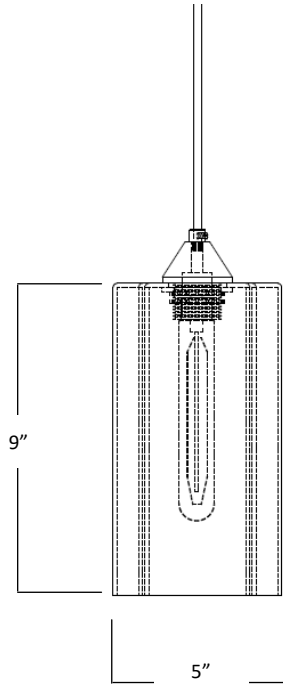

- **Materials:** Hand Blown Glass, shiny
- **Size:** 13.5"H x 4.75"D
- **Cord Length:** 8 feet (standard), field adjustable
  Custom lengths available on request
- **Socket:** E-26 Medium Base (120V)
- **Bulb Type:** 6in Tubular Type T10
  (recommended) 60 Watts Max Incandescent
  or 2 Watts, LED Retrofit
- **Listing:** UL/cUL Dry location
- **Cord Set:** Black Plastic Cord with Black Canopy
  White Plastic Cord with White Canopy
- **Pendant Canopy:** 5"D Round or 5"x5" Square

Chandelier Canopy Options

1. **Powder Coated Black or White Finish:**
2. Rectangle (3) pendant chandelier, 24"L X 5"W
   - Rectangle (5) pendant chandelier, 43"L X 5"W
   - Square (3) pendant chandelier, 12"L X 12"W
   - Square (5) pendant chandelier, 12"L X 12"W
   - Square (7) pendant chandelier, 14"L X 14"W
   - Square (14) pendant chandelier, 27"LX 27"W
   - Round (3) pendant chandelier, 12"D
   - Round (5) pendant chandelier, 14"D
   - Round (7) pendant chandelier, 16"D
   - Round (14) pendant chandelier, 27"D

**custom canopy finishes and configurations available

SKU CODE: DOMOSTAR

pendant
glass
colour

**Additional
colour options
available on request**

PVC
pendant
cord set

SKU Example

DOMOSTAR -	AUR -	01 -	R3 -
product	glass	cord	canopy
name	colour	set	style