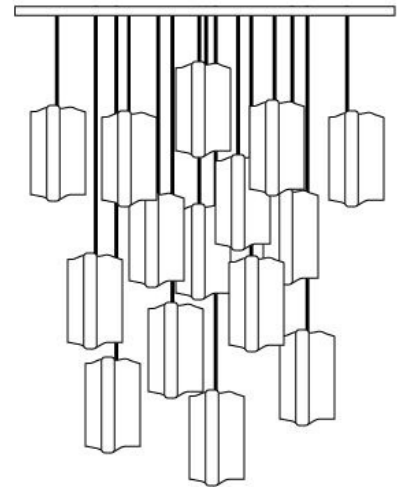

- Materials:** Hand Blown Glass, shiny
- Size:** 13.5"H x 4.75"D
- Cord Length:** 8 feet (standard), field adjustable  
Custom lengths available on request
- Socket:** E-26 Medium Base (120V)
- Bulb Type:** 6in Tubular Type T10  
(recommended) 60 Watts Max Incandescent  
or 2 Watts, LED Retrofit
- Listing:** UL/cUL Dry location
- Cord Set:** Black Plastic Cord with Black Canopy  
White Plastic Cord with White Canopy
- Pendant Canopy:** 5"D Round or 5"x5" Square

## chandelier canopy style

SKU: 3RT  
Triplet — Rectangle

SKU: 7RW or 7SQ  
Seven — Round or Square (Waterfall)

SKU: 5RT  
Five — Rectangle (Long)

SKU: 5R or 5SQ  
Five — Round or Square

SKU: 3R or 3SQ  
Triplet — Round or Square

SKU: 7RC or 7SQ  
Seven — Round or Square (Cascade)

SKU: 14R or 14SQ  
Fourteen — Round or Square