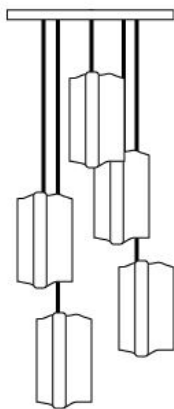

- Materials:** Hand Blown Glass, shiny
- Size:** 13.5"H x 4.75"D
- Cord Length:** 8 feet (standard), field adjustable  
Custom lengths available on request
- Socket:** E-26 Medium Base (120V)
- Bulb Type:** 6in Tubular Type T10  
(recommended) 60 Watts Max Incandescent  
or 2 Watts, LED Retrofit
- Listing:** UL/cUL Dry location
- Cord Set:** Black Plastic Cord with Black Canopy  
White Plastic Cord with White Canopy
- Pendant Canopy:** 5"D Round or 5"x5" Square

## chandelier canopy style

SKU: 3RT  
Triplet — Rectangle

SKU: 7RW or 7SQ  
Seven — Round or Square (Waterfall)

SKU: 5RT  
Five — Rectangle (Long)

SKU: 5R or 5SQ  
Five — Round or Square

SKU: 3R or 3SQ  
Triplet — Round or Square

SKU: 7RC or 7SQ  
Seven — Round or Square (Cascade)

SKU: 14R or 14SQ  
Fourteen — Round or Square