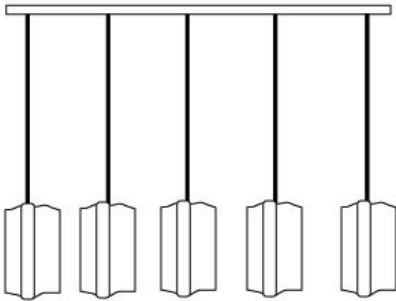

- Materials:** Hand Blown Glass, shiny
- Size:** 13.5"H x 4.75"D
- Cord Length:** 8 feet (standard), field adjustable  
Custom lengths available on request
- Socket:** E-26 Medium Base (120V)
- Bulb Type:** 6in Tubular Type T10  
(recommended) 60 Watts Max Incandescent  
or 2 Watts, LED Retrofit
- Listing:** UL/cUL Dry location
- Cord Set:** Black Plastic Cord with Black Canopy  
White Plastic Cord with White Canopy
- Pendant Canopy:** 5"D Round or 5"x5" Square

SKU: 3RT  
Triplet — Rectangle

SKU: 7RW or 7SQ  
Seven — Round or Square (Waterfall)

SKU: 5RT  
Five — Rectangle (Long)

SKU: 5R or 5SQ  
Five — Round or Square

SKU: 3R or 3SQ  
Triplet — Round or Square

SKU: 7RC or 7SQ  
Seven — Round or Square (Cascade)