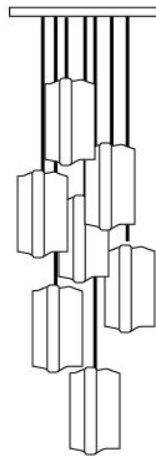

- Materials:** Hand Blown Glass, shiny
- Size:** 13.5"H x 4.75"D
- Cord Length:** 8 feet (standard), field adjustable  
Custom lengths available on request
- Socket:** E-26 Medium Base (120V)
- Bulb Type:** 6in Tubular Type T10  
(recommended) 60 Watts Max Incandescent  
or 2 Watts, LED Retrofit
- Listing:** UL/cUL Dry location
- Cord Set:** Black Plastic Cord with Black Canopy  
White Plastic Cord with White Canopy
- Pendant Canopy:** 5"D Round or 5"x5" Square

## chandelier canopy style

SKU: 3RT  
Triplet — Rectangle

SKU: 7RW or 7SQ  
Seven — Round or Square (Waterfall)

SKU: 5RT  
Five — Rectangle (Long)

SKU: 5R or 5SQ  
Five — Round or Square

SKU: 3R or 3SQ  
Triplet — Round or Square

SKU: 7RC or 7SQ  
Seven — Round or Square (Cascade)

SKU: 14R or 14SQ  
Fourteen — Round or Square