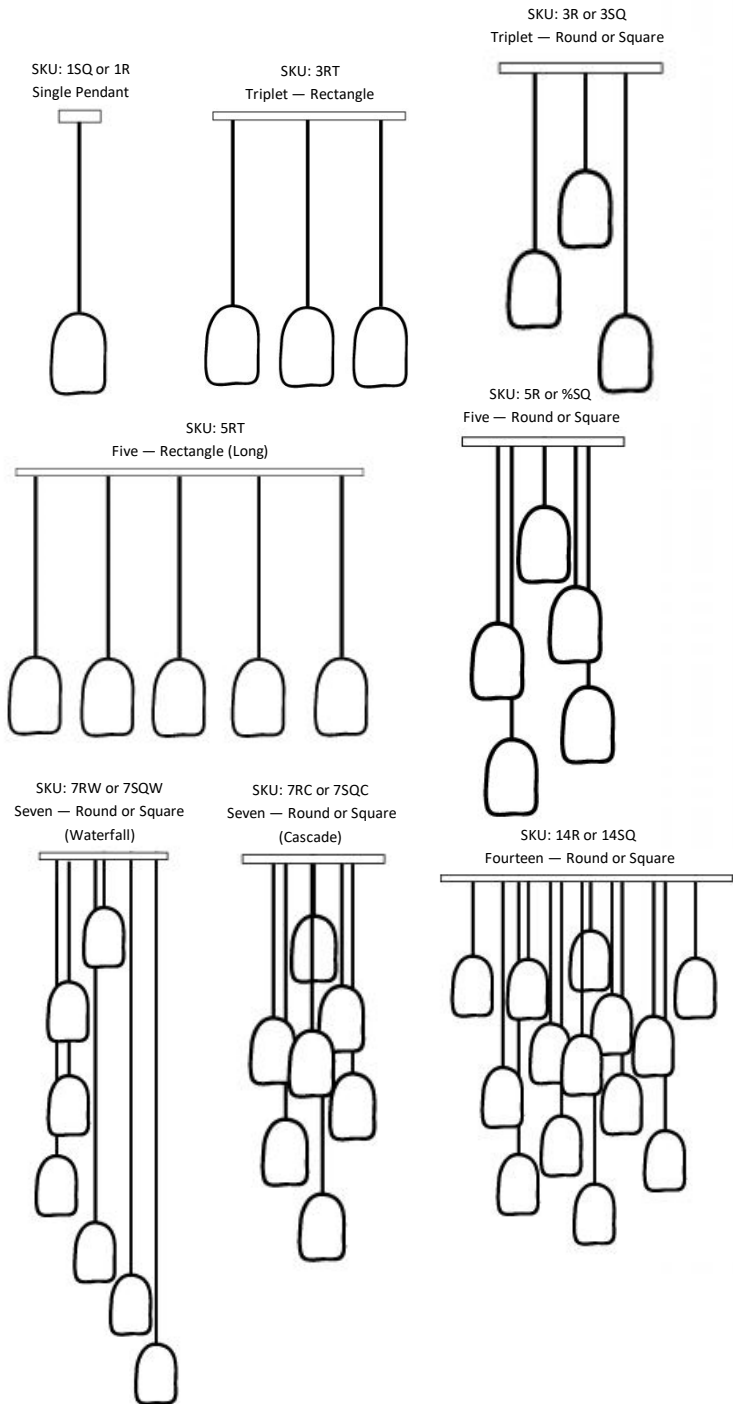

chandelier canopy style

chandelier cord set

*custom canopy finishes & colours available, Additional fees may apply

BLACK CANOPY   WHITE CANOPY   BLACK CANOPY

SKU of pictured:
DRAPE-AUR-04-R7

SKU Example

DRAPE -	AUR -	01 -	R3 -
product	glass	cord	canopy
name	colour	set	style