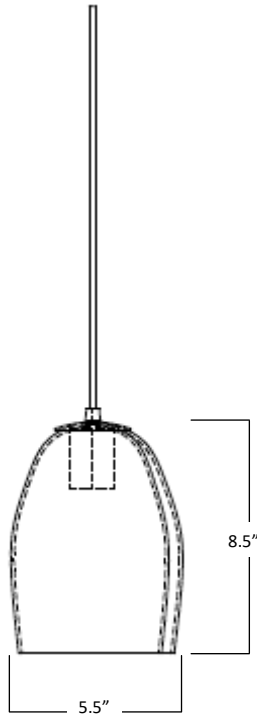

# DRAPE

- Materials:** Hand Blown Glass, Half Frosted/Half Shiny
- Size:** 8.5"H x 5.5"D
- Cord Length:** 8 feet (standard), field adjustable
- Socket:** E-12 Candelabra Base (120V)
- Bulb Type:** 2in Globe, Type G  
(recommended) 40 Watts Max Incandescent  
or 2-4 Watts, LED Retrofit
- Listing:** UL/cUL Dry location
- Cord Set:** Silver cloth cord with brushed nickel canopy  
Black cloth cord with black metal canopy  
Gold cloth cord with brushed brass canopy
- Pendant Canopy:** 5"D Round or 5"x 5" Square

#### Powder Coated Black or White Finish:

- Rectangle (3) pendant chandelier, 24"L X 5"W
- Rectangle (5) pendant chandelier, 43"L X 5"W
- Square (3) pendant chandelier, 12"L X 12"W
- Square (5) pendant chandelier, 12"L X 12"W
- Square (7) pendant chandelier, 14"L X 14"W
- Square (14) pendant chandelier, 27"LX 27"W
- Round (3) pendant chandelier, 12"D
- Round (5) pendant chandelier, 14"D
- Round (7) pendant chandelier, 16"D
- Round (14) pendant chandelier, 27"D