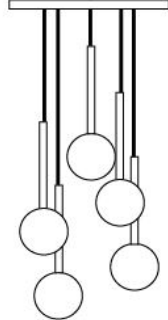

# SUMMIT 01

- Materials:** Hand Blown Glass, shiny
- Size:** 16.5"H x 6"D with a 4" opening
- Cord Length:** 8 feet (standard), field adjustable
- Socket:** E-12 Candelabra Base (120V)
- Bulb Type:** 2in Globe, Type G (recommended) 40 Watts Max Incandescent or 2-4 Watts, LED Retrofit
- Listing:** UL/cUL Dry location
- Cord Set:** Silver cloth cord with brushed nickel canopy  
Black cloth cord with black metal canopy  
Gold cloth cord with brushed brass canopy
- Pendant Canopy:** 5"D Round or 5"x5" Square

## chandelier cord set

\*custom canopy finishes & colours available, Additional fees may apply

SKU of above pictured:  
SUM1-GR-PB-04-5R

SKU: 1SQ or 1R  
Single Pendant

SKU: 3RT  
Triplet — Rectangle

SKU: 7RW or 7SQW  
Seven — Round or Square  
(Waterfall)

SKU: 5RT  
Five — Rectangle (Long)

SKU: 7RC or 7SQC  
Seven — Round or Square  
(Cascade)

SKU: 14R or 14SQ  
Fourteen — Round or Square

SKU: 5R or 5SQ  
Five — Round or Square

SKU: 3R or 3SQ  
Triplet — Round or Square