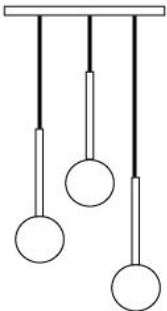

# SUMMIT 01

- Materials:** Hand Blown Glass, shiny
- Size:** 16.5"H x 6"D with a 4" opening
- Cord Length:** 8 feet (standard), field adjustable
- Socket:** E-12 Candelabra Base (120V)
- Bulb Type:** 2in Globe, Type G (recommended) 40 Watts Max Incandescent or 2-4 Watts, LED Retrofit
- Listing:** UL/cUL Dry location
- Cord Set:** Silver cloth cord with brushed nickel canopy  
Black cloth cord with black metal canopy  
Gold cloth cord with brushed brass canopy
- Pendant Canopy:** 5"D Round or 5"x5" Square

## chandelier cord set

\*custom canopy finishes & colours available, Additional fees may apply

SKU of above pictured:  
SUM1-GR-PB-04-5R

SKU: 1SQ or 1R  
Single Pendant

SKU: 3RT  
Triplet — Rectangle

SKU: 7RW or 7SQW  
Seven — Round or Square  
(Waterfall)

SKU: 5RT  
Five — Rectangle (Long)

SKU: 7RC or 7SQC  
Seven — Round or Square  
(Cascade)

SKU: 14R or 14SQ  
Fourteen — Round or Square

SKU: 5R or 5SQ  
Five — Round or Square

SKU: 3R or 3SQ  
Triplet — Round or Square