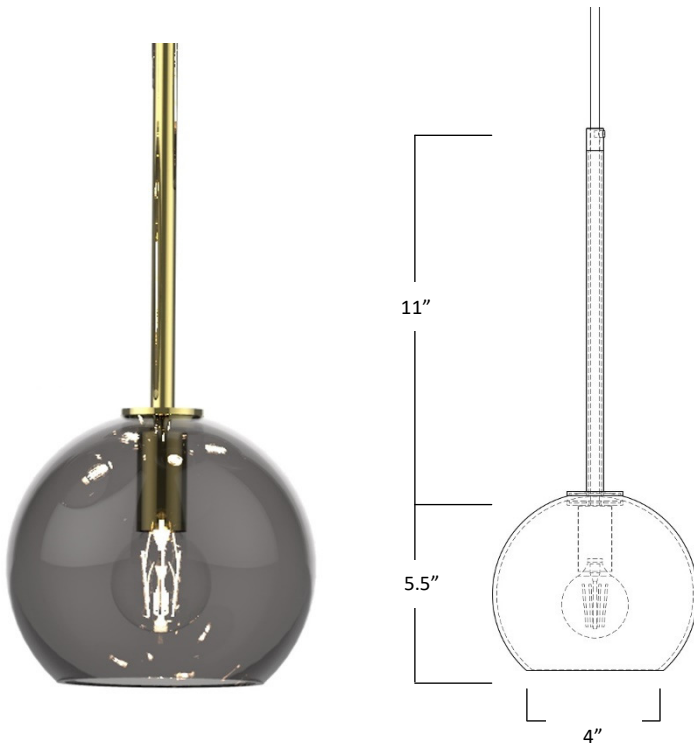

# SUMMIT 01

## **SUMMIT 01**

SUMMIT—Classic and timeless, Summit 01 can be clustered in a grouping or hung as a single pendant.

Available in a range of glass colours and metal finishes.

# SUMMIT 01

- Materials:** Hand Blown Glass, shiny
- Size:** 16.5"H x 6"D with a 4" opening
- Cord Length:** 8 feet (standard), field adjustable
- Socket:** E-12 Candelabra Base (120V)
- Bulb Type:** 2in Globe, Type G (recommended) 40 Watts Max Incandescent or 2-4 Watts, LED Retrofit
- Listing:** UL/cUL Dry location
- Cord Set:** Silver cloth cord with brushed nickel canopy  
Black cloth cord with black metal canopy  
Gold cloth cord with brushed brass canopy
- Pendant Canopy:** 5"D Round or 5"x5" Square

### Chandelier Canopy Options

- Powder Coated Black or White Finish:**
- Rectangle (3) pendant chandelier, 24"L X 5"W
  - Rectangle (5) pendant chandelier, 43"L X 5"W
  - Square (3) pendant chandelier, 12"L X 12"W
  - Square (5) pendant chandelier, 12"L X 12"W
  - Square (7) pendant chandelier, 14"L X 14"W
  - Square (14) pendant chandelier, 27"L X 27"W
  - Round (3) pendant chandelier, 12"D
  - Round (5) pendant chandelier, 14"D
  - Round (7) pendant chandelier, 16"D
  - Round (14) pendant chandelier, 27"D