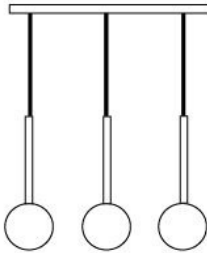

# SUMMIT 01

- Materials:** Hand Blown Glass, shiny
- Size:** 16.5"H x 6"D with a 4" opening
- Cord Length:** 8 feet (standard), field adjustable
- Socket:** E-12 Candelabra Base (120V)
- Bulb Type:** 2in Globe, Type G (recommended) 40 Watts Max Incandescent or 2-4 Watts, LED Retrofit
- Listing:** UL/cUL Dry location
- Cord Set:** Silver cloth cord with brushed nickel canopy  
Black cloth cord with black metal canopy  
Gold cloth cord with brushed brass canopy
- Pendant Canopy:** 5"D Round or 5"x5" Square

## chandelier canopy style

## chandelier cord set

\*custom canopy finishes & colours available, Additional fees may apply

SKU of above pictured:  
SUM1-GR-PB-04-5R

SKU: 1SQ or 1R  
Single Pendant

SKU: 3RT  
Triplet — Rectangle

SKU: 7RW or 7SQW  
Seven — Round or Square  
(Waterfall)

SKU: 5RT  
Five — Rectangle (Long)

SKU: 7RC or 7SQC  
Seven — Round or Square  
(Cascade)

SKU: 14R or 14SQ  
Fourteen — Round or Square

SKU: 5R or 5SQ  
Five — Round or Square

SKU: 3R or 3SQ  
Triplet — Round or Square