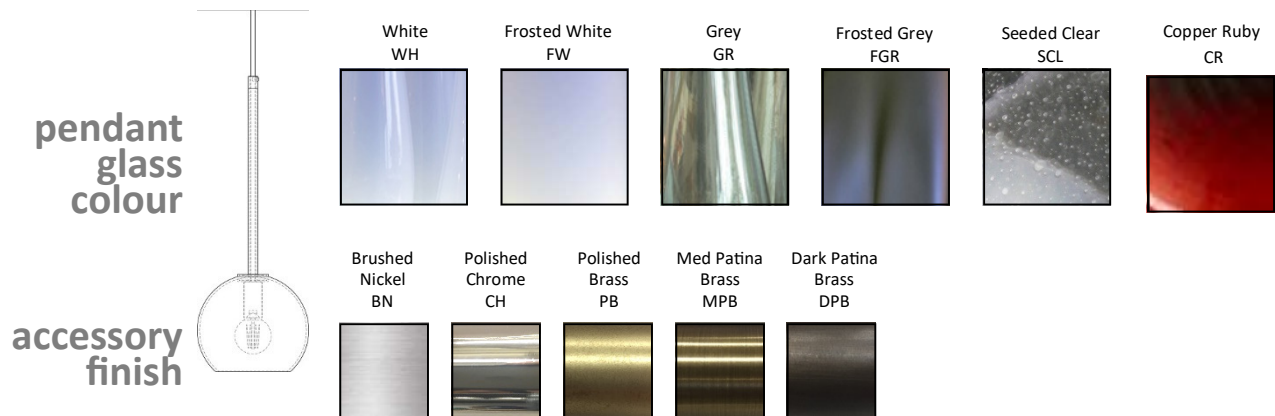

SKU Example

SUM1 -	GR -	BN-	05 -	R3 -
product	glass	accessory	cord	canopy
name	colour	Finish	set	style