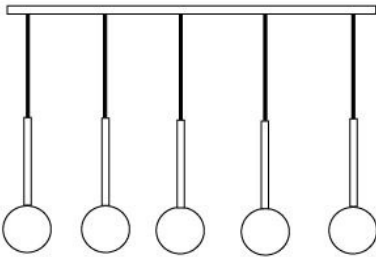

# SUMMIT 01

- Materials:** Hand Blown Glass, shiny
- Size:** 16.5"H x 6"D with a 4" opening
- Cord Length:** 8 feet (standard), field adjustable
- Socket:** E-12 Candelabra Base (120V)
- Bulb Type:** 2in Globe, Type G (recommended) 40 Watts Max Incandescent or 2-4 Watts, LED Retrofit
- Listing:** UL/cUL Dry location
- Cord Set:** Silver cloth cord with brushed nickel canopy  
Black cloth cord with black metal canopy  
Gold cloth cord with brushed brass canopy
- Pendant Canopy:** 5"D Round or 5"x5" Square

## chandelier cord set

\*custom canopy finishes & colours available, Additional fees may apply

SKU of above pictured:  
SUM1-GR-PB-04-5R

SKU: 1SQ or 1R  
Single Pendant

SKU: 3RT  
Triplet — Rectangle

SKU: 7RW or 7SQW  
Seven — Round or Square  
(Waterfall)

SKU: 5RT  
Five — Rectangle (Long)

SKU: 7RC or 7SQC  
Seven — Round or Square  
(Cascade)

SKU: 14R or 14SQ  
Fourteen — Round or Square

SKU: 5R or 5SQ  
Five — Round or Square

SKU: 3R or 3SQ  
Triplet — Round or Square