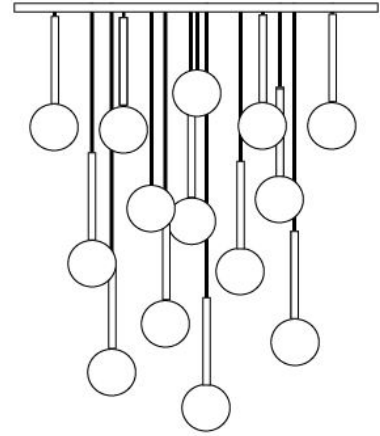

# SUMMIT 01

- Materials:** Hand Blown Glass, shiny
- Size:** 16.5"H x 6"D with a 4" opening
- Cord Length:** 8 feet (standard), field adjustable
- Socket:** E-12 Candelabra Base (120V)
- Bulb Type:** 2in Globe, Type G (recommended) 40 Watts Max Incandescent or 2-4 Watts, LED Retrofit
- Listing:** UL/cUL Dry location
- Cord Set:** Silver cloth cord with brushed nickel canopy  
Black cloth cord with black metal canopy  
Gold cloth cord with brushed brass canopy
- Pendant Canopy:** 5"D Round or 5"x5" Square

## chandelier canopy style

## chandelier cord set

\*custom canopy finishes & colours available, Additional fees may apply

SKU of above pictured:  
SUM1-GR-PB-04-5R

SKU: 1SQ or 1R  
Single Pendant

SKU: 3RT  
Triplet — Rectangle

SKU: 7RW or 7SQW  
Seven — Round or Square  
(Waterfall)

SKU: 5RT  
Five — Rectangle (Long)

SKU: 7RC or 7SQC  
Seven — Round or Square  
(Cascade)

SKU: 14R or 14SQ  
Fourteen — Round or Square

SKU: 5R or 5SQ  
Five — Round or Square

SKU: 3R or 3SQ  
Triplet — Round or Square