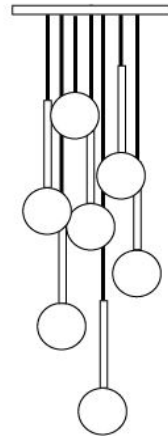

# SUMMIT 01

- Materials:** Hand Blown Glass, shiny
- Size:** 16.5"H x 6"D with a 4" opening
- Cord Length:** 8 feet (standard), field adjustable
- Socket:** E-12 Candelabra Base (120V)
- Bulb Type:** 2in Globe, Type G (recommended) 40 Watts Max Incandescent or 2-4 Watts, LED Retrofit
- Listing:** UL/cUL Dry location
- Cord Set:** Silver cloth cord with brushed nickel canopy  
Black cloth cord with black metal canopy  
Gold cloth cord with brushed brass canopy
- Pendant Canopy:** 5"D Round or 5"x5" Square

## chandelier canopy style

## chandelier cord set

\*custom canopy finishes & colours available, Additional fees may apply

SKU of above pictured:  
SUM1-GR-PB-04-5R

SKU: 1SQ or 1R  
Single Pendant

SKU: 3RT  
Triplet — Rectangle

SKU: 7RW or 7SQW  
Seven — Round or Square  
(Waterfall)

SKU: 5RT  
Five — Rectangle (Long)

SKU: 7RC or 7SQC  
Seven — Round or Square  
(Cascade)

SKU: 14R or 14SQ  
Fourteen — Round or Square

SKU: 5R or 5SQ  
Five — Round or Square

SKU: 3R or 3SQ  
Triplet — Round or Square