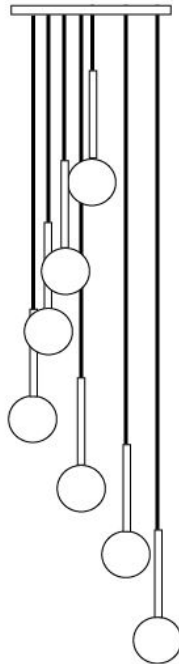

# SUMMIT 01

- Materials:** Hand Blown Glass, shiny
- Size:** 16.5"H x 6"D with a 4" opening
- Cord Length:** 8 feet (standard), field adjustable
- Socket:** E-12 Candelabra Base (120V)
- Bulb Type:** 2in Globe, Type G (recommended) 40 Watts Max Incandescent or 2-4 Watts, LED Retrofit
- Listing:** UL/cUL Dry location
- Cord Set:** Silver cloth cord with brushed nickel canopy  
Black cloth cord with black metal canopy  
Gold cloth cord with brushed brass canopy
- Pendant Canopy:** 5"D Round or 5"x5" Square

## chandelier canopy style

## chandelier cord set

\*custom canopy finishes & colours available, Additional fees may apply

SKU of above pictured:  
SUM1-GR-PB-04-5R

SKU: 1SQ or 1R  
Single Pendant

SKU: 3RT  
Triplet — Rectangle

SKU: 7RW or 7SQW  
Seven — Round or Square  
(Waterfall)

SKU: 5RT  
Five — Rectangle (Long)

SKU: 7RC or 7SQC  
Seven — Round or Square  
(Cascade)

SKU: 14R or 14SQ  
Fourteen — Round or Square

SKU: 5R or 5SQ  
Five — Round or Square

SKU: 3R or 3SQ  
Triplet — Round or Square